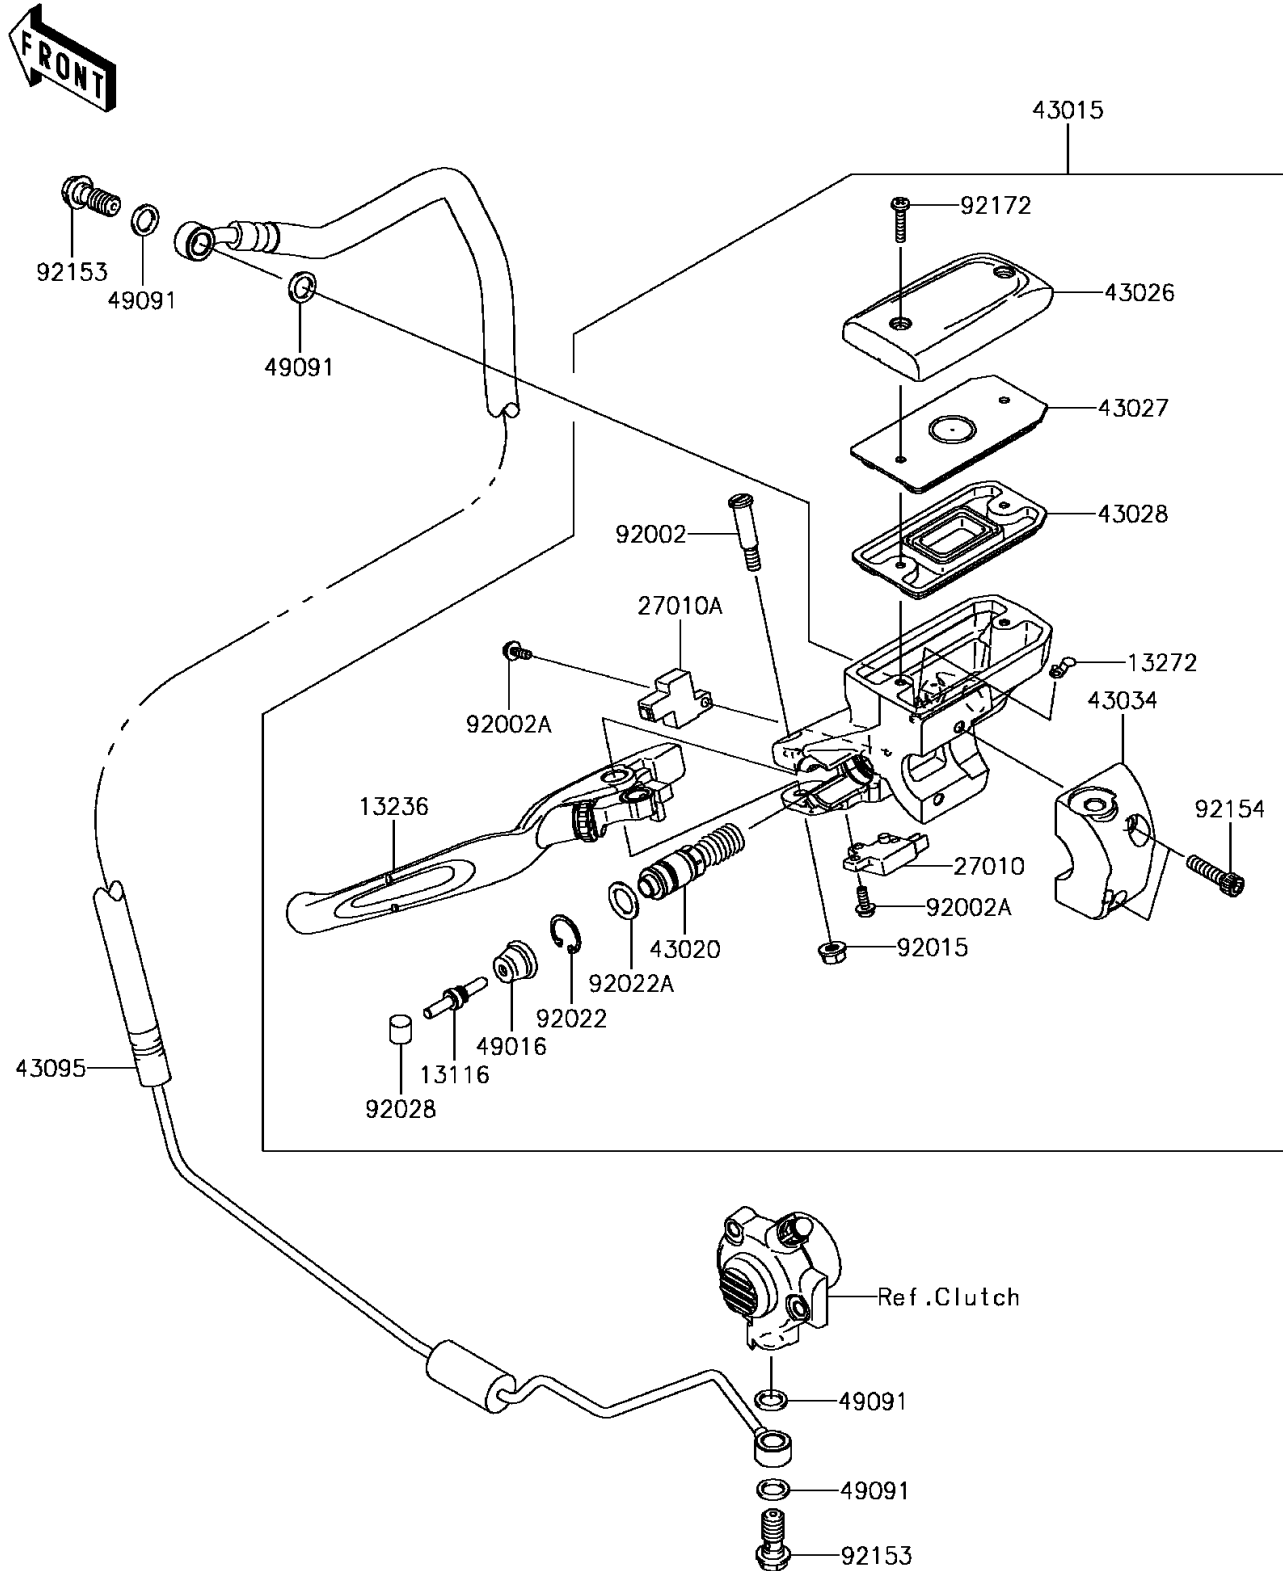

2015 Vulcan 1700 Voyager ABS PARTS DIAGRAM

Clutch Master Cylinder

F2380

2015 Vulcan 1700 Voyager ABS PARTS LIST

Clutch Master Cylinder

ITEM NAME	PART NUMBER	QUANTITY
-----------	-------------	----------