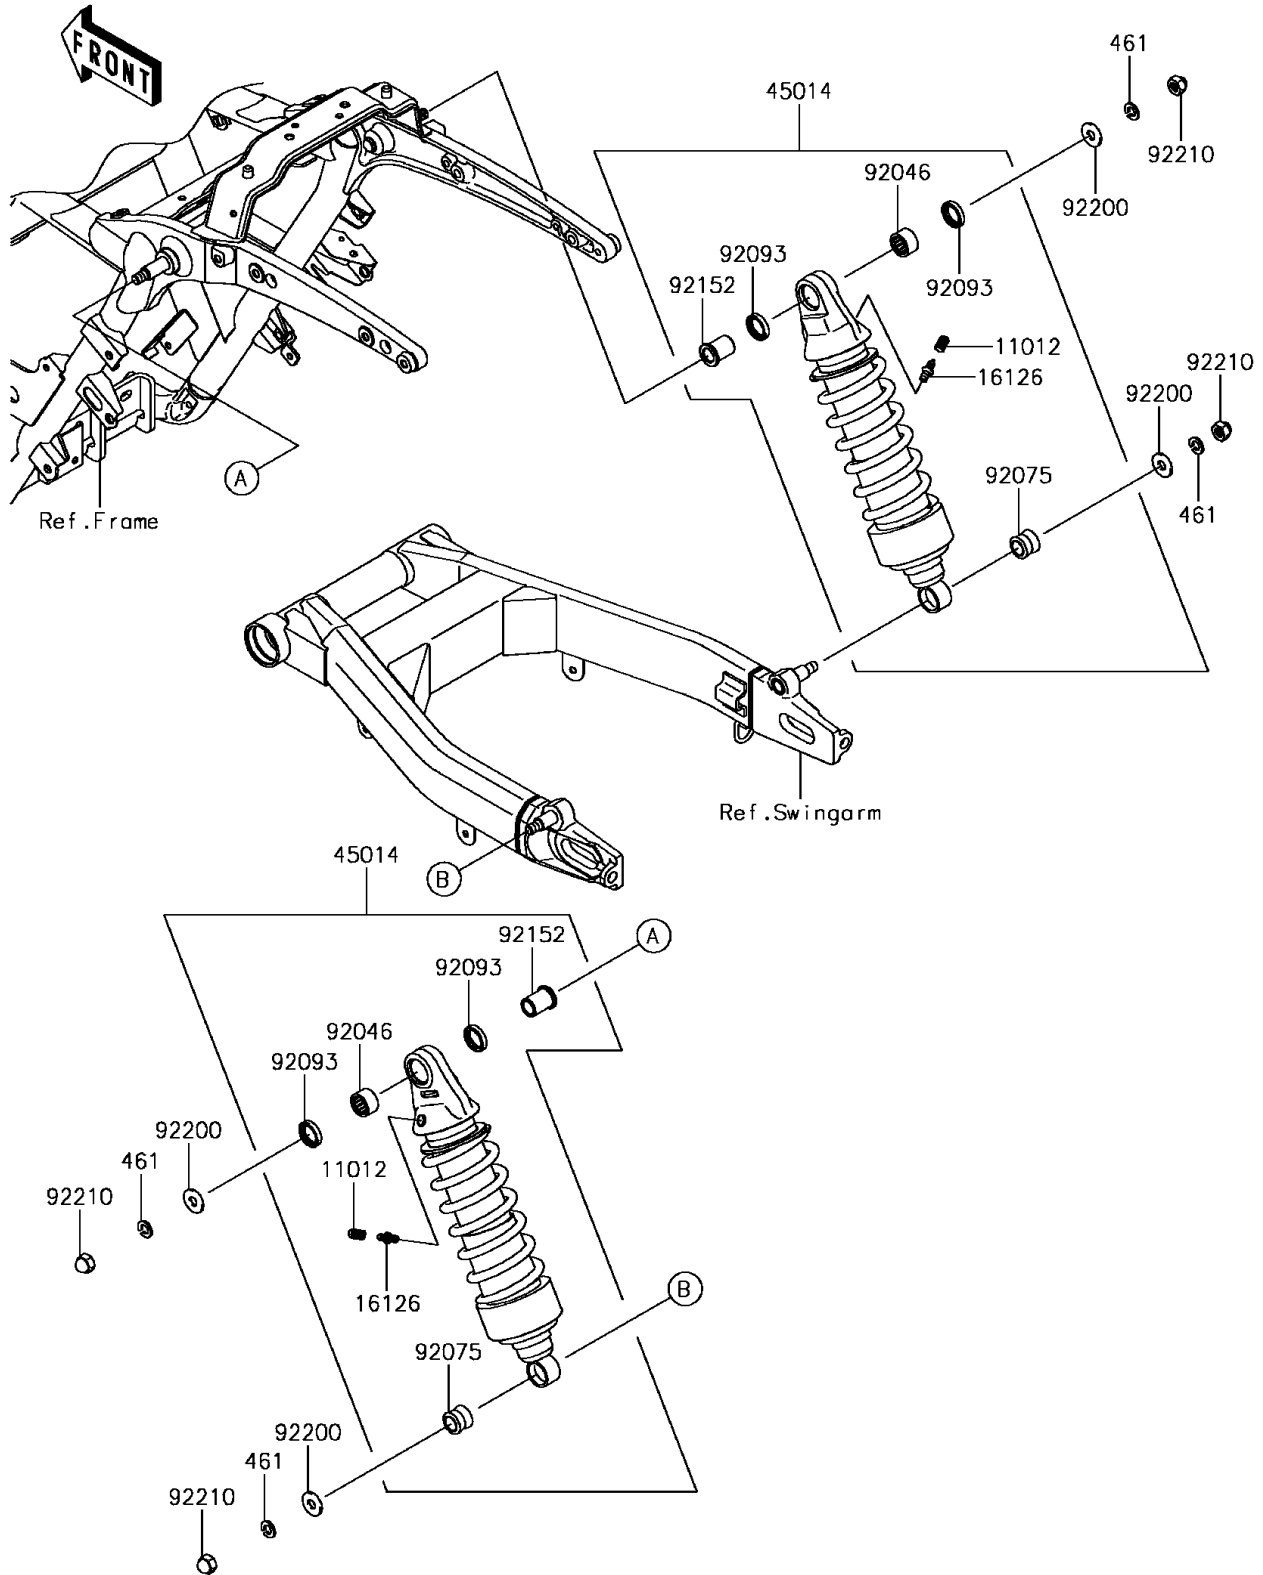

2015 Vulcan 1700 Voyager ABS PARTS DIAGRAM

Suspension/Shock Absorber

F2151

2015 Vulcan 1700 Voyager ABS PARTS LIST

Suspension/Shock Absorber

ITEM NAME	PART NUMBER	QUANTITY
WASHER-SPRING,10MM (Ref # 461)	461S1000	4
CAP (Ref # 11012)	11012-1283	2
VALVE,AIR (Ref # 16126)	16126-0013	2
SHOCKABSORBER (Ref # 45014)	45014-0208	2
BEARING-NEEDLE (Ref # 92046)	92046-1296	2
DAMPER,SHOCKABSORBER (Ref # 92075)	92075-1387	2
SEAL (Ref # 92093)	92093-1552	4
COLLAR (Ref # 92152)	92152-1336	2
WASHER,10.5X26X2.5 (Ref # 92200)	92200-1565	4
NUT,CAP,10MM (Ref # 92210)	92210-1128	4