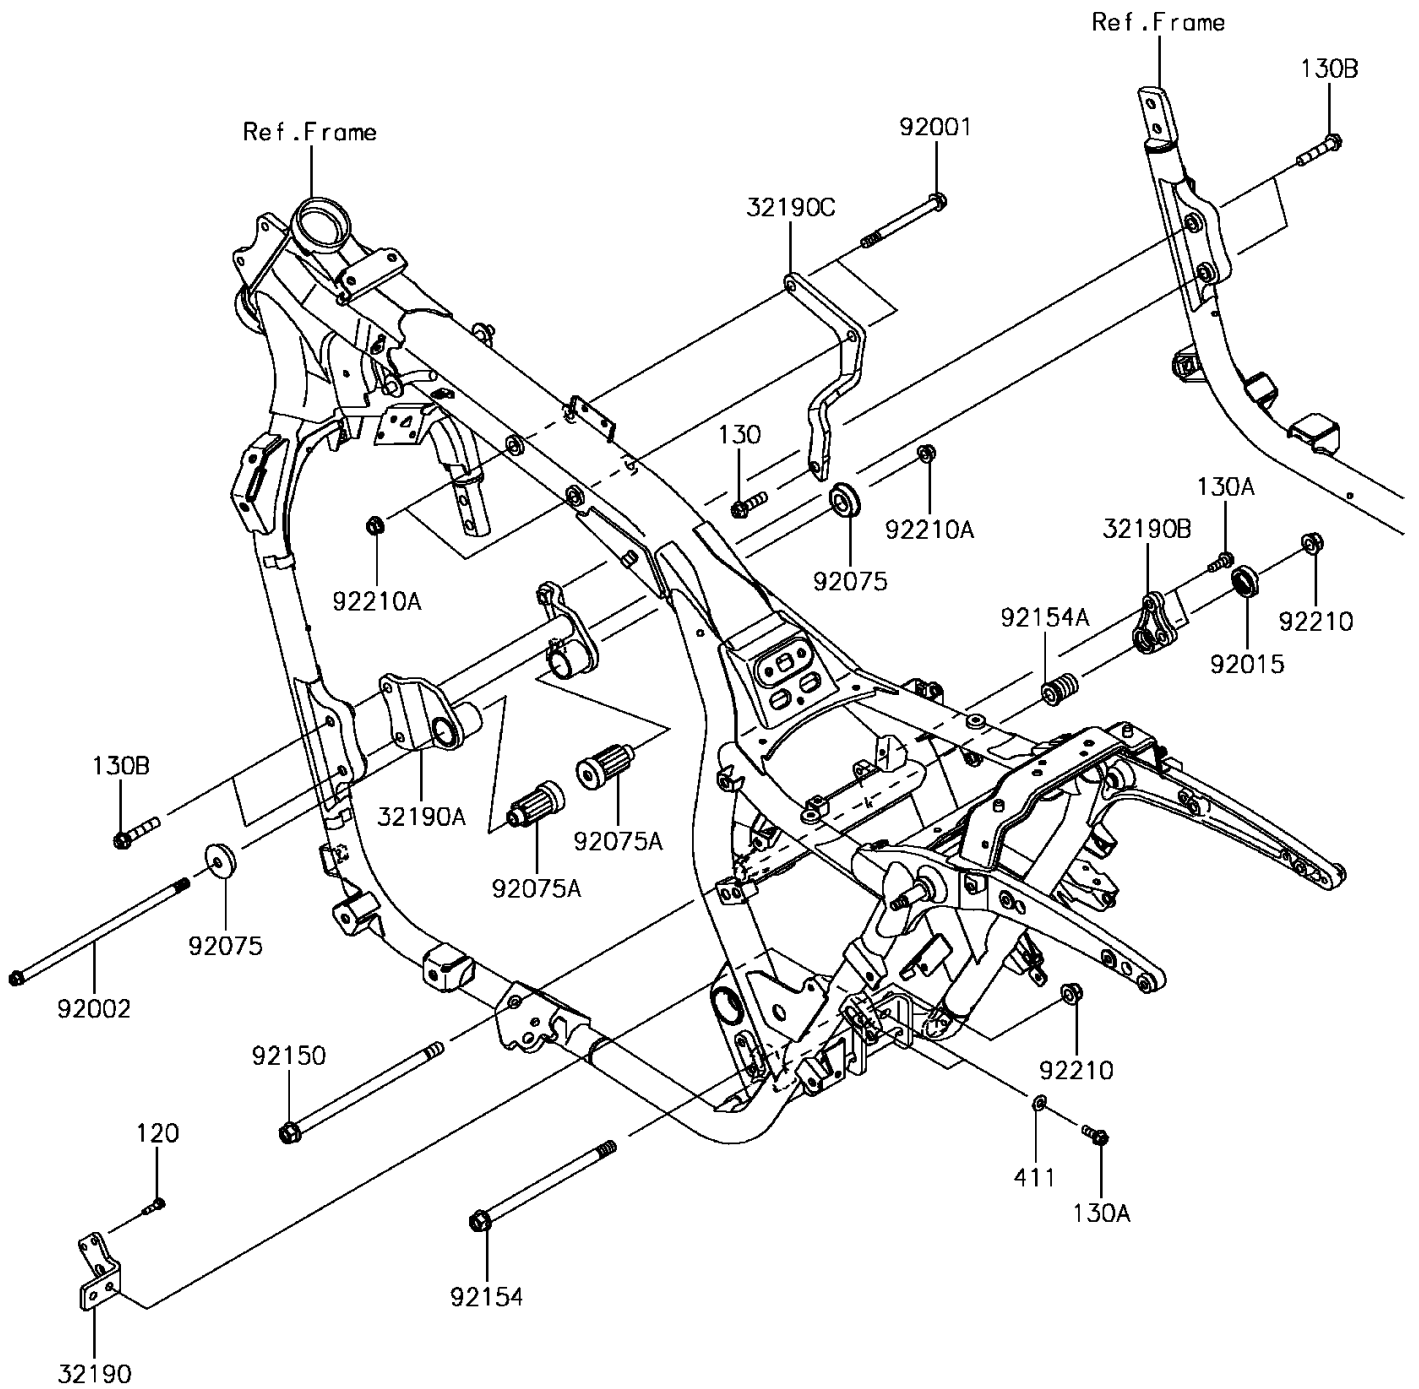

2015 Vulcan 1700 Voyager ABS PARTS DIAGRAM

Frame Fittings

F2131

2015 Vulcan 1700 Voyager ABS PARTS LIST

Frame Fittings

ITEM NAME	PART NUMBER	QUANTITY
-----------	-------------	----------