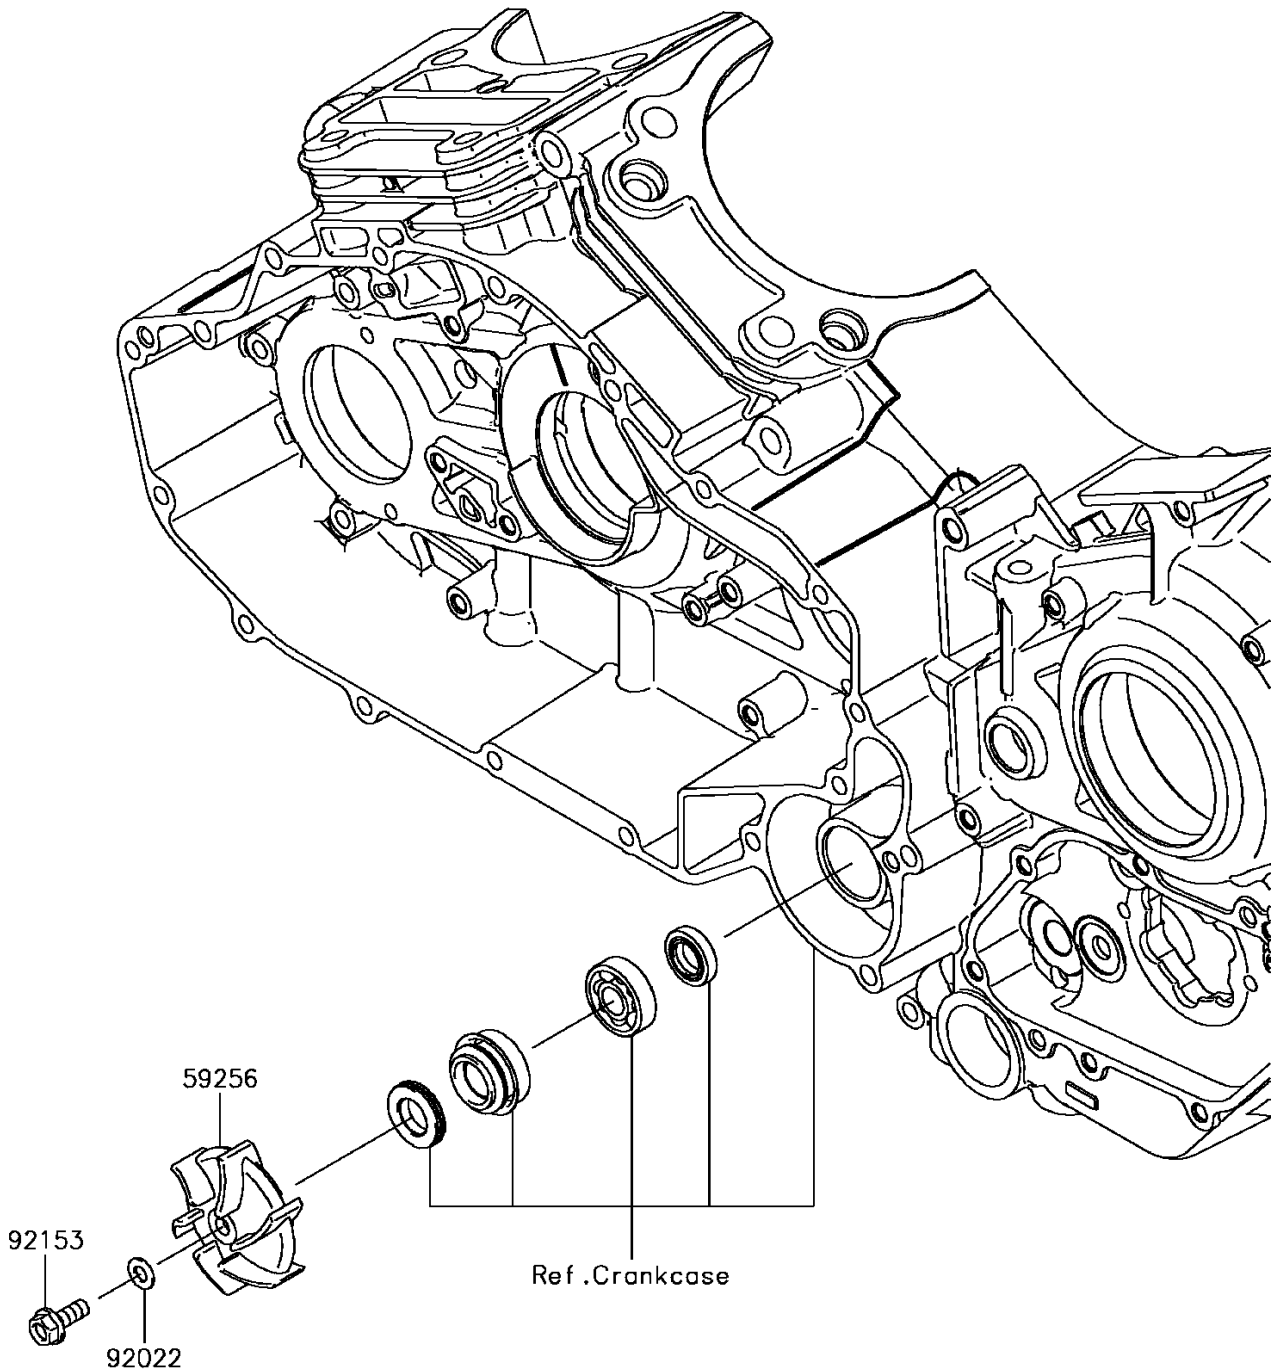

2015 Vulcan 1700 Voyager ABS PARTS DIAGRAM

Water Pump

E3031

2015 Vulcan 1700 Voyager ABS PARTS LIST

Water Pump

ITEM NAME	PART NUMBER	QUANTITY
IMPELLER (Ref # 59256)	59256-0002	1
WASHER,6.1X12X1 (Ref # 92022)	92022-077	1
BOLT,LEFT HANDED,6X16 (Ref # 92153)	92153-0323	1