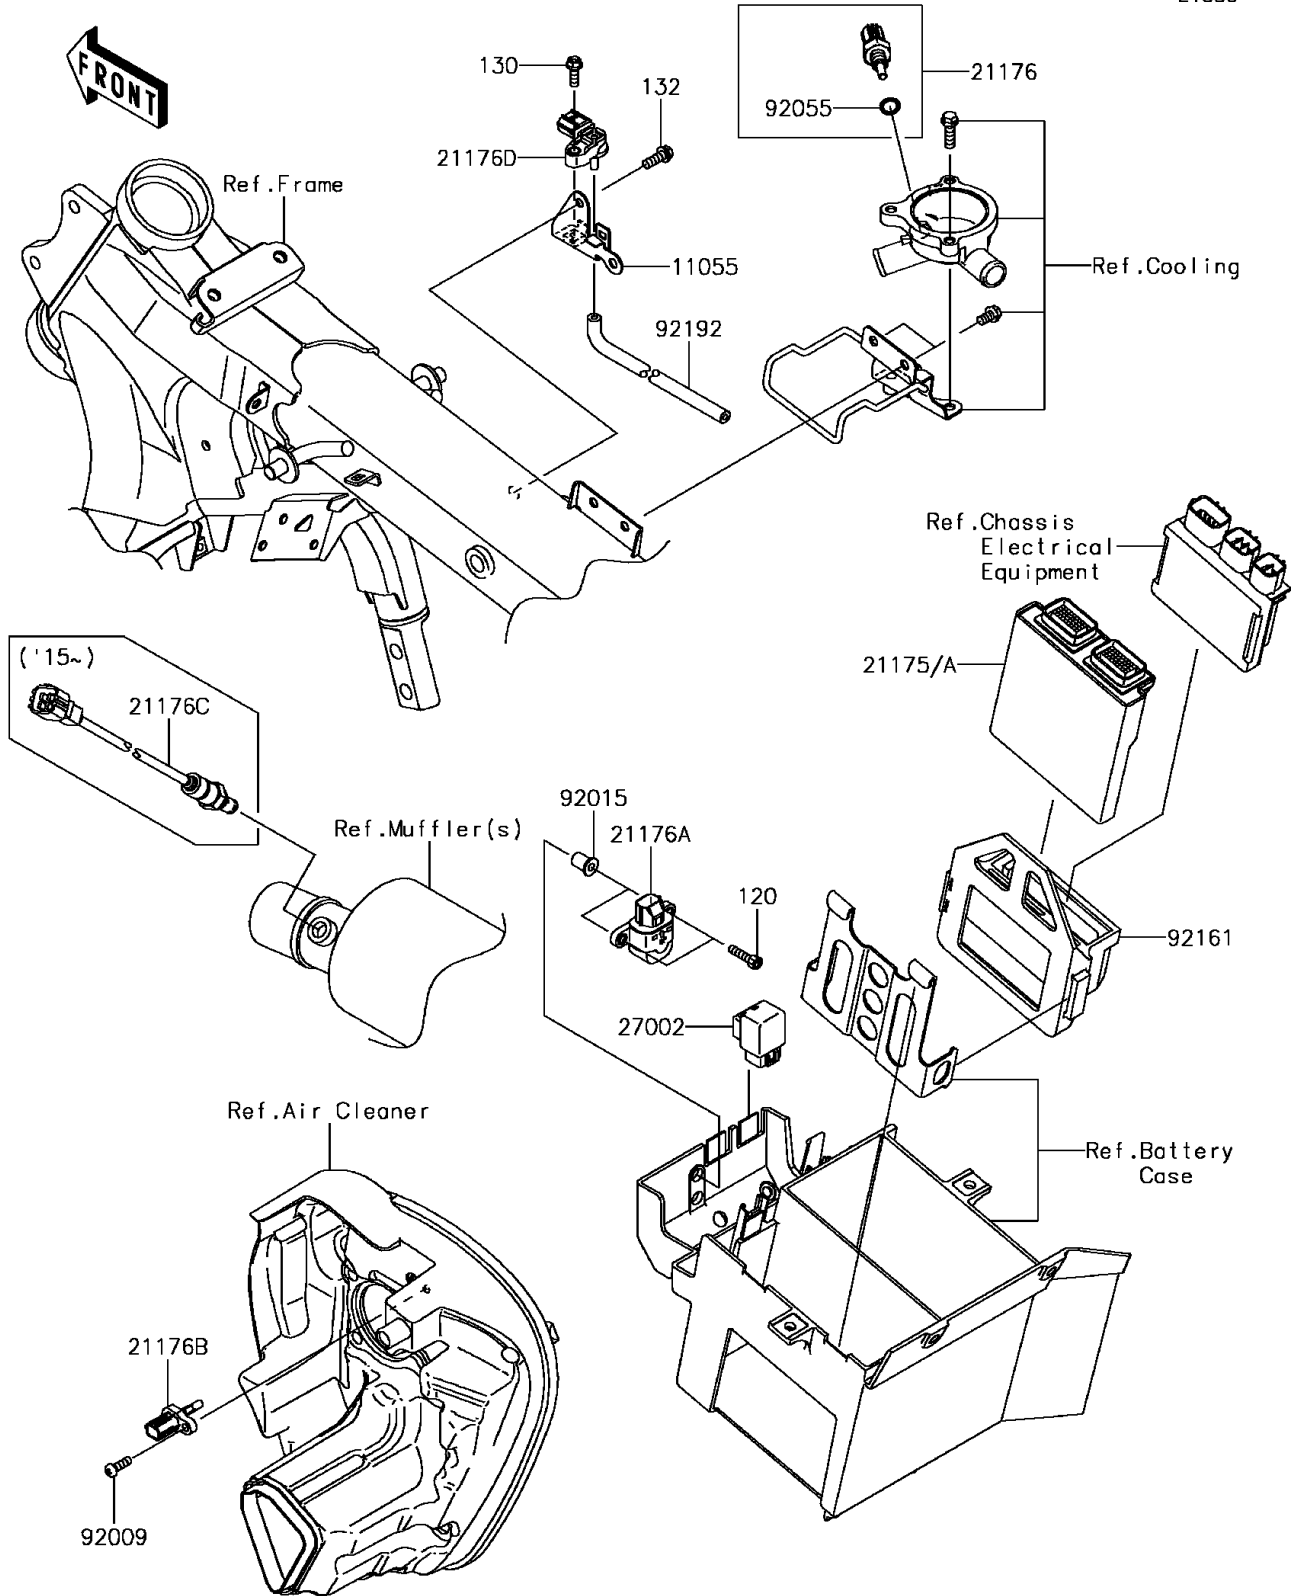

2015 Vulcan 1700 Voyager ABS PARTS DIAGRAM

Fuel Injection

E1530

2015 Vulcan 1700 Voyager ABS PARTS LIST

Fuel Injection

ITEM NAME	PART NUMBER	QUANTITY
BOLT-SOCKET,5X20 (Ref # 120)	120CA0520	2
BOLT-FLANGED,5X16 (Ref # 130)	130BA0516	1
BOLT-FLANGED-SMALL,6X16 (Ref # 132)	132BA0616	1
BRACKET (Ref # 11055)	11055-0569	1
CONTROL UNIT-ELECTRONIC (Ref # 21175A)	21175-0927	1
SENSOR,WATER TEMP (Ref # 21176)	21176-0009	1
SENSOR (Ref # 21176A)	21176-0025	1
SENSOR,AIR TEMPERATURE (Ref # 21176B)	21176-0048	1
SENSOR,OXYGEN (Ref # 21176C)	21176-0090	1
SENSOR,PRESSURE (Ref # 21176D)	21176-0111	1
RELAY-ASSY (Ref # 27002)	27002-1062	1
SCREW,TAPPING,5X16 (Ref # 92009)	92009-1984	1
NUT,WELL,5MM (Ref # 92015)	92015-1757	2
RING-O,9.5X1.9 (Ref # 92055)	92055-0016	1
DAMPER (Ref # 92161)	92161-0092	1
TUBE,FITTING-ASV (Ref # 92192)	92192-0354	1