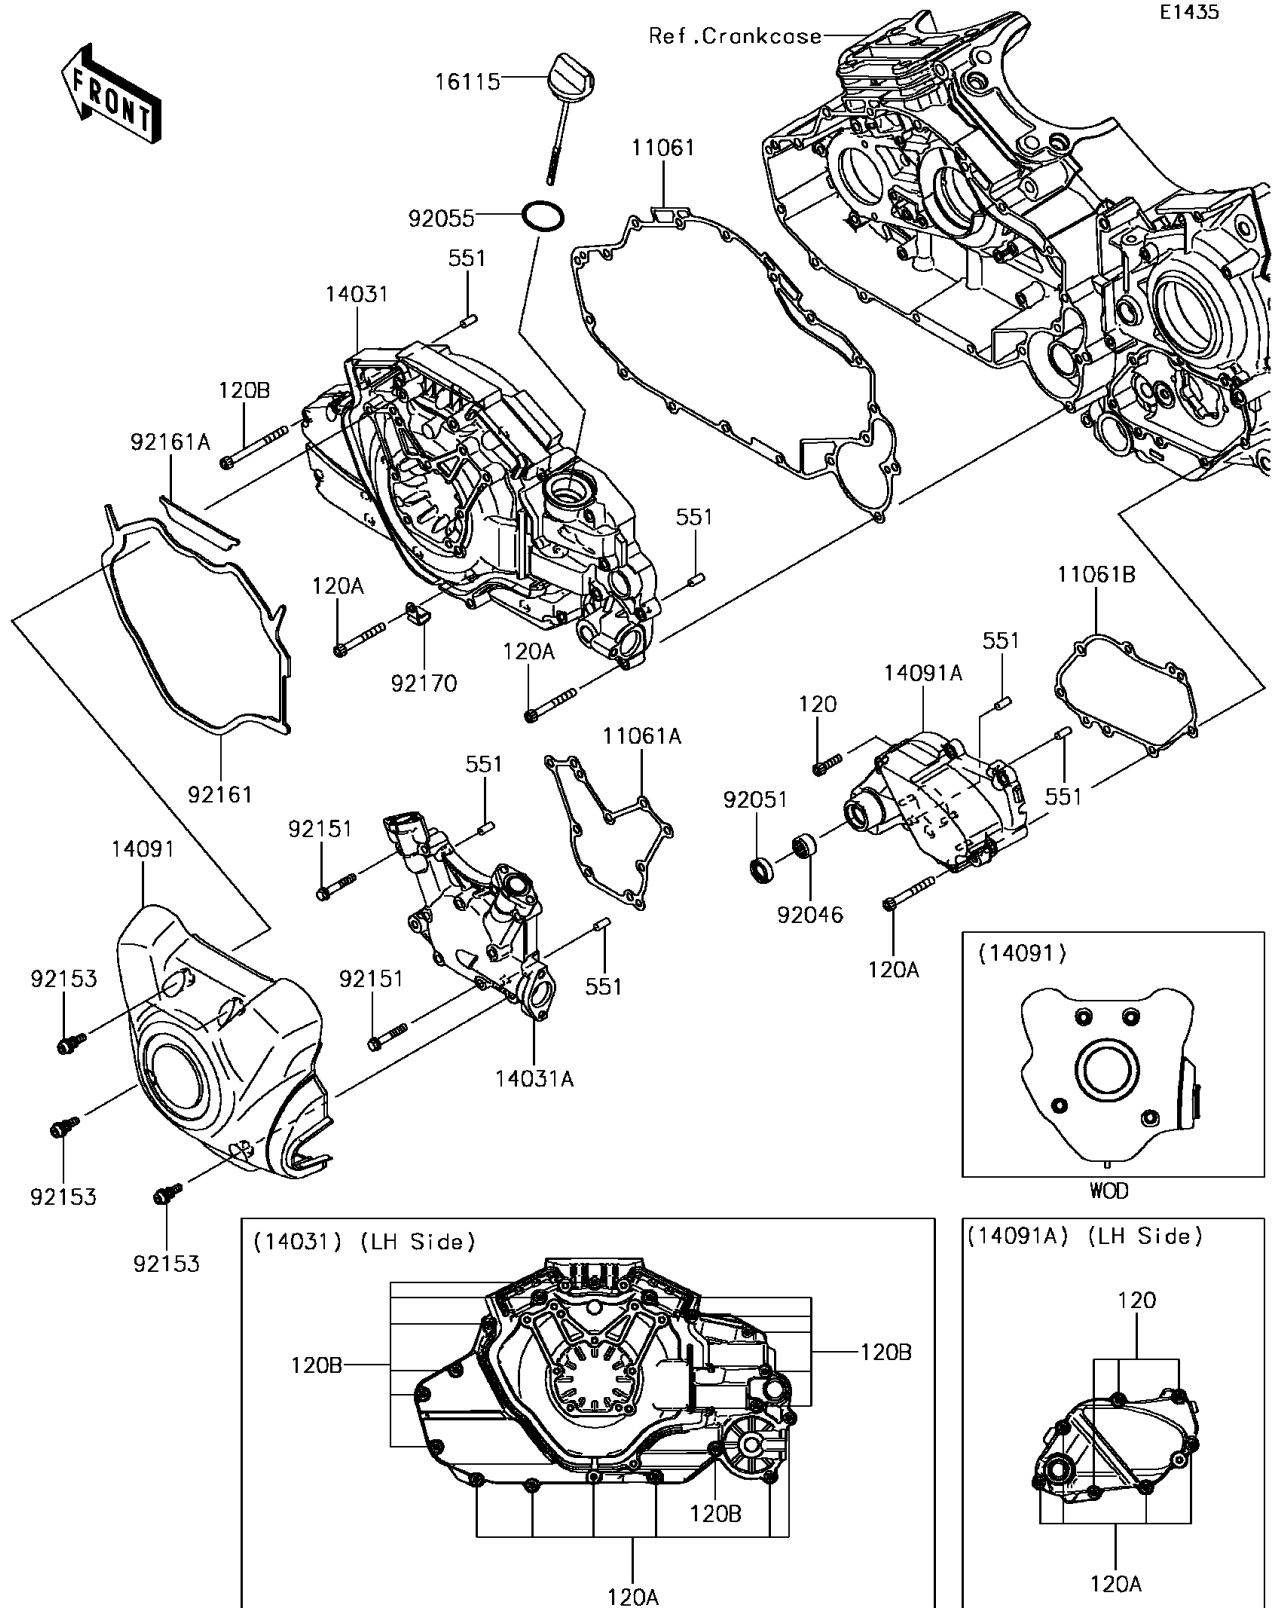

2015 Vulcan 1700 Voyager ABS PARTS DIAGRAM

Left Engine Cover(s)

2015 Vulcan 1700 Voyager ABS PARTS LIST

Left Engine Cover(s)

ITEM NAME	PART NUMBER	QUANTITY
BOLT-SOCKET,6X22 (Ref # 120)	120CC0622	3
BOLT-SOCKET,6X50 (Ref # 120A)	120CC0650	10
BOLT-SOCKET,6X70 (Ref # 120B)	120CC0670	12
PIN-DOWEL,6X14 (Ref # 551)	551A0614	6
GASKET,GENERATOR COVER,IN (Ref # 11061)	11061-0338	1
GASKET,GENERATOR COVER,MID (Ref # 11061A)	11061-0339	1
GASKET,CHANGE COVER (Ref # 11061B)	11061-0340	1
COVER-GENERATOR,INNER (Ref # 14031)	14031-0093	1
COVER-GENERATOR,MIDDLE (Ref # 14031A)	14031-0094	1
COVER,GENERATOR,OUTER (Ref # 14091)	14091-1690	1
COVER,CHANGE (Ref # 14091A)	14091-1807	1
CAP-OIL FILLER (Ref # 16115)	16115-0019	1
BEARING-NEEDLE,HK1312 (Ref # 92046)	92046-1148	1
SEAL-OIL,TB13225.5 (Ref # 92051)	92051-005	1
RING-O,31.5X2.6 (Ref # 92055)	92055-049	1
BOLT,6X35 (Ref # 92151)	92151-1624	9
BOLT,SOCKET,6X22 (Ref # 92153)	92153-1331	4
DAMPER (Ref # 92161)	92161-0668	1
DAMPER (Ref # 92161A)	92161-0672	1
CLAMP (Ref # 92170)	92170-1577	1