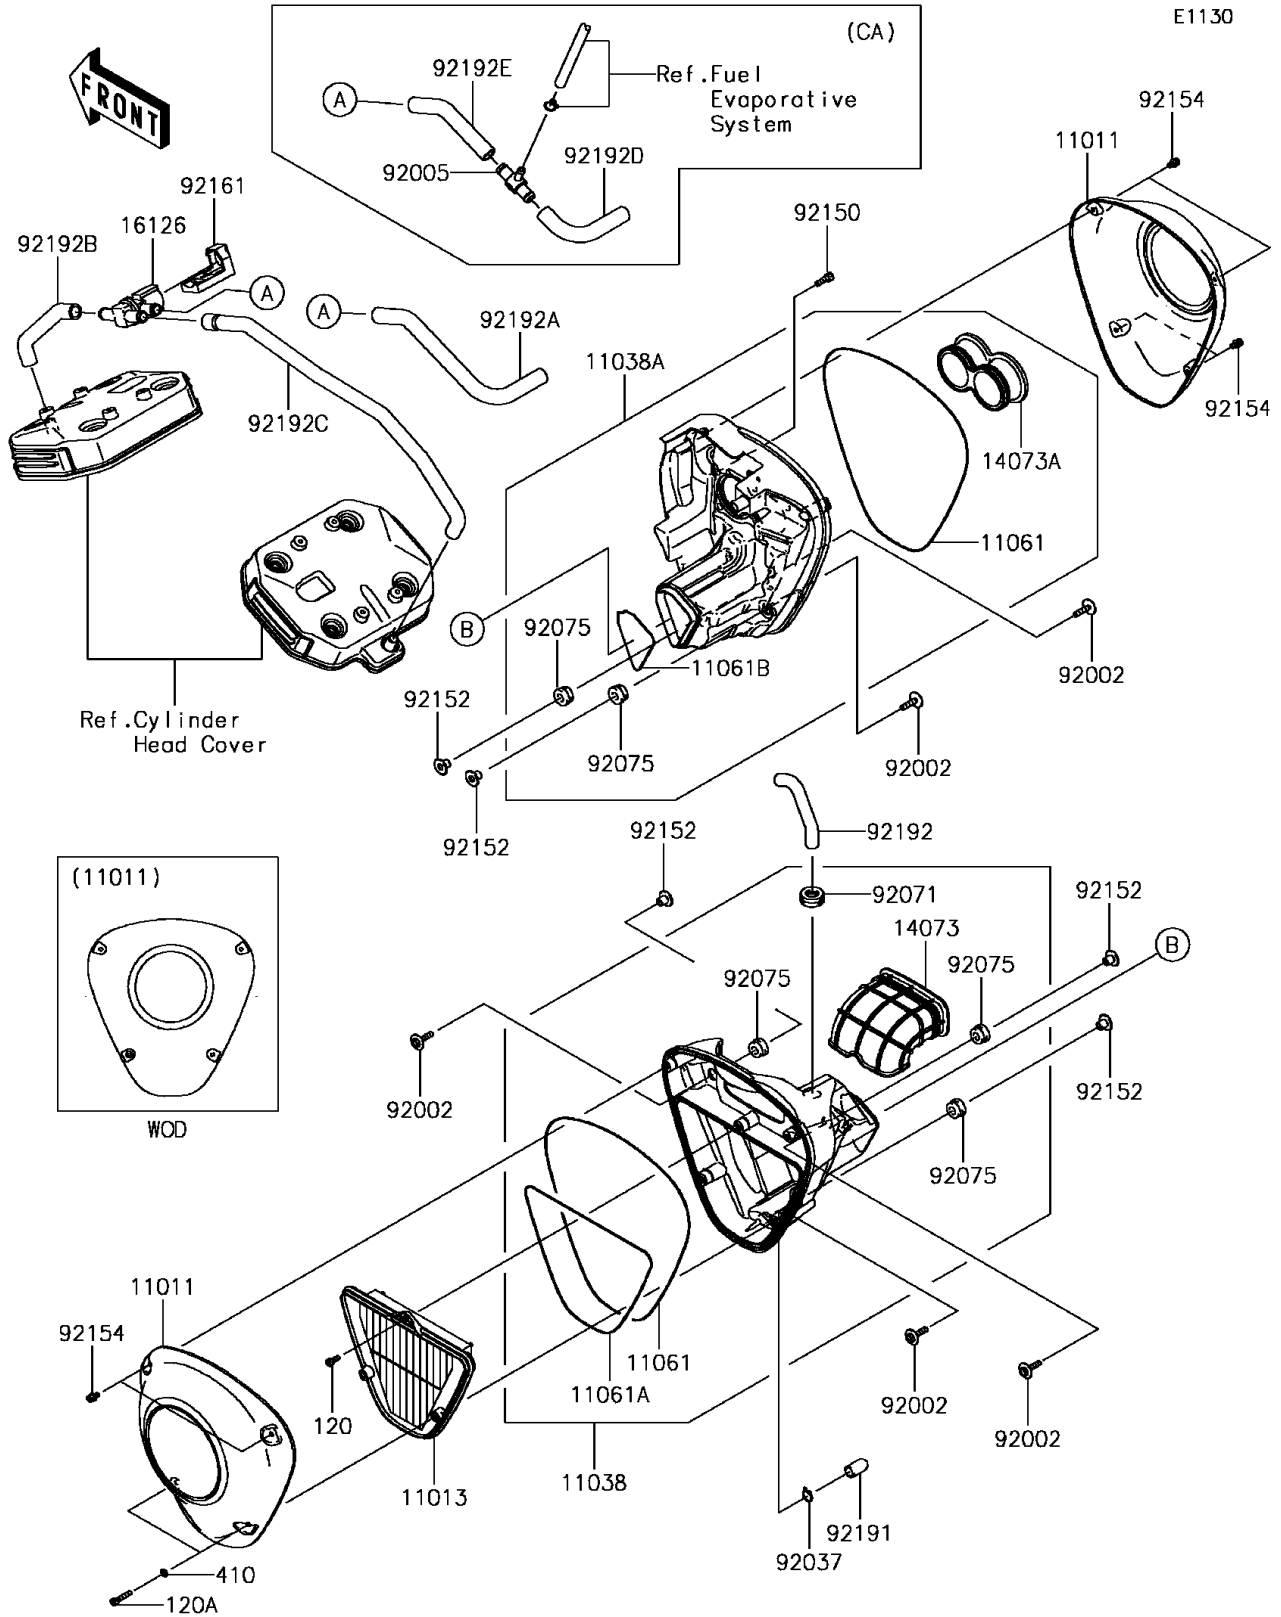

2015 Vulcan 1700 Voyager ABS PARTS DIAGRAM

Air Cleaner

2015 Vulcan 1700 Voyager ABS PARTS LIST

Air Cleaner

ITEM NAME	PART NUMBER	QUANTITY
BOLT-SOCKET,5X12 (Ref # 120)	120CA0512	1
BOLT-SOCKET,5X25 (Ref # 120A)	120R0525	2
W-PLAIN-S,5MM (Ref # 410)	410S0500	2
CASE-AIR FILTER (Ref # 11011)	11011-0119	2
ELEMENT-AIR FILTER (Ref # 11013)	11013-0031	1
CASE-ASSY-AIR FILTER,LH (Ref # 11038)	11038-0022	1
CASE-ASSY-AIR FILTER,RH (Ref # 11038A)	11038-0023	1
GASKET,3X812 (Ref # 11061)	11061-0346	2
GASKET,3X630 (Ref # 11061A)	11061-0347	1
GASKET,3X222 (Ref # 11061B)	11061-0367	1
DUCT,INTAKE (Ref # 14073)	14073-0202	1
DUCT,THROBO. FUNNEL (Ref # 14073A)	14073-0203	1
VALVE,AIR SWITCHING (Ref # 16126)	16126-1437	1
BOLT,6X25 (Ref # 92002)	92002-1135	5
CLAMP,14.5MM (Ref # 92037)	92037-1900	1
GROMMET,AIR SUCTION VALVE (Ref # 92071)	92071-1249	1
DAMPER,RUBBER (Ref # 92075)	92075-1123	5
BOLT,6X18 (Ref # 92150)	92150-1645	5
COLLAR,6.3X10X12 (Ref # 92152)	92152-0694	5
BOLT,SOCKET,5X10 (Ref # 92154)	92154-0131	6
DAMPER (Ref # 92161)	92161-0309	1
TUBE (Ref # 92191)	92191-1704	1
TUBE,BREATHER (Ref # 92192)	92192-0650	1
TUBE,FR HEAD-ASWV (Ref # 92192B)	92192-0652	1
TUBE,RR HEAD-ASWV (Ref # 92192C)	92192-0653	1
FITTING (Ref # 92005)	92005-0054	1
TUBE,A/C-ASWV (Ref # 92192A)	92192-0651	1
TUBE,ASWV-FITTING (Ref # 92192D)	92192-0654	1
TUBE,FITTING-A/C (Ref # 92192E)	92192-0655	1