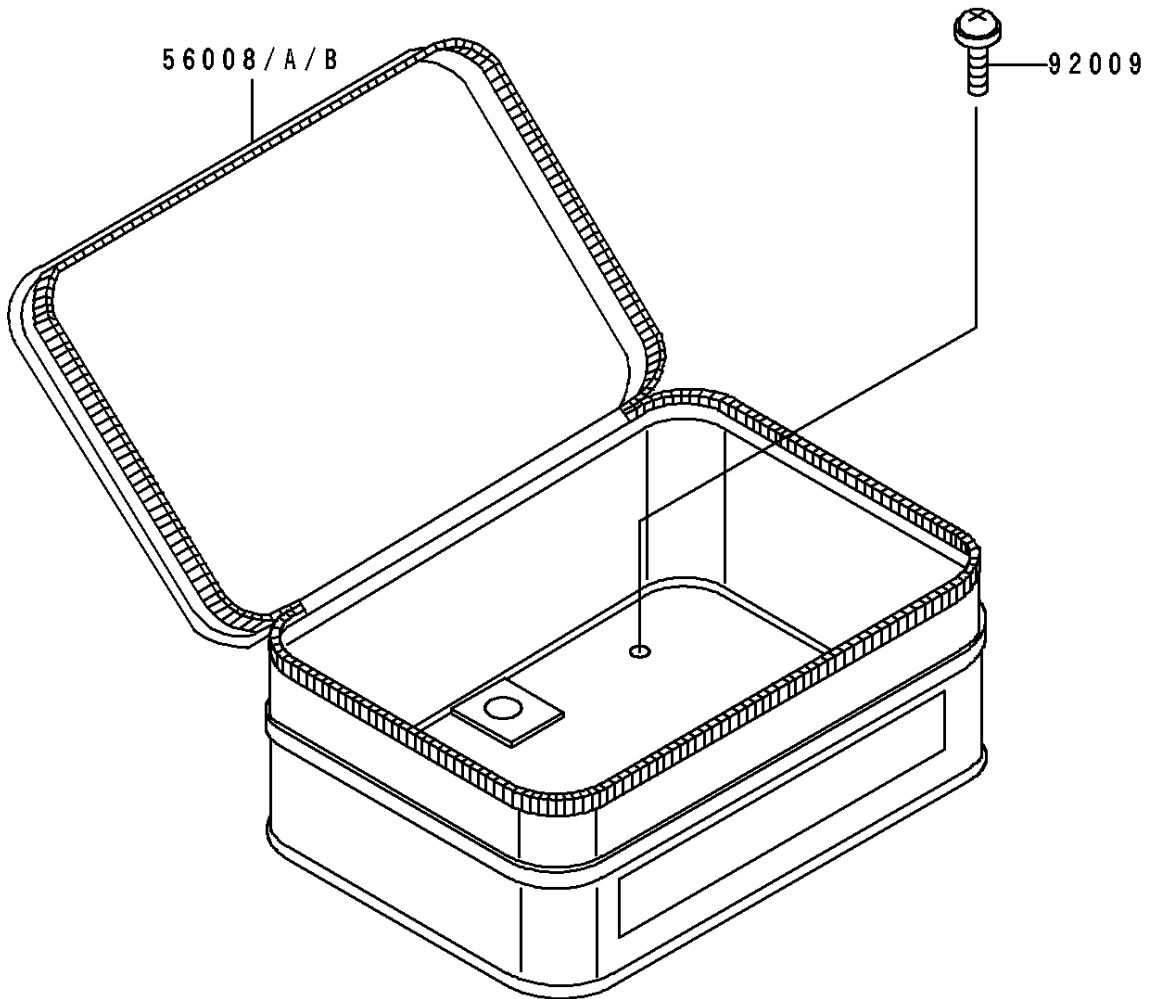

1997 KLR250 PARTS DIAGRAM

Accessory

F2910

1997 KLR250 PARTS LIST

Accessory

ITEM NAME	PART NUMBER	QUANTITY
BAG,TOOL,S.GRAY (Ref # 56008A)	56008-1054-LJ	1
SCREW,6X22,BLACK (Ref # 92009)	92009-1256	4