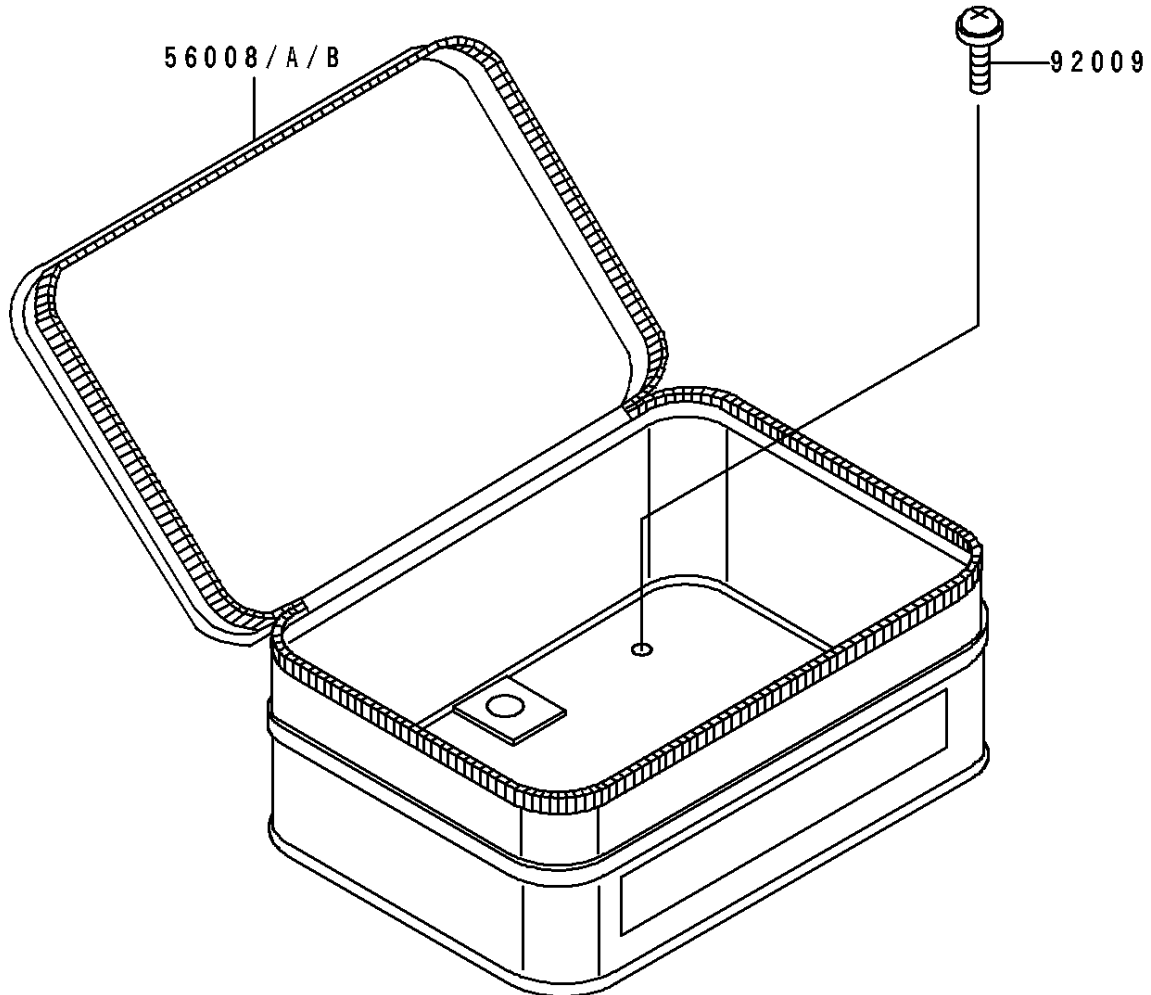

1995 KLR250 PARTS DIAGRAM

Accessory

F2910

1995 KLR250 PARTS LIST

Accessory

ITEM NAME	PART NUMBER	QUANTITY
BAG,TOOL,VIOLET (Ref # 56008B)	56008-1054-PL	1
SCREW,6X22,BLACK (Ref # 92009)	92009-1256	4