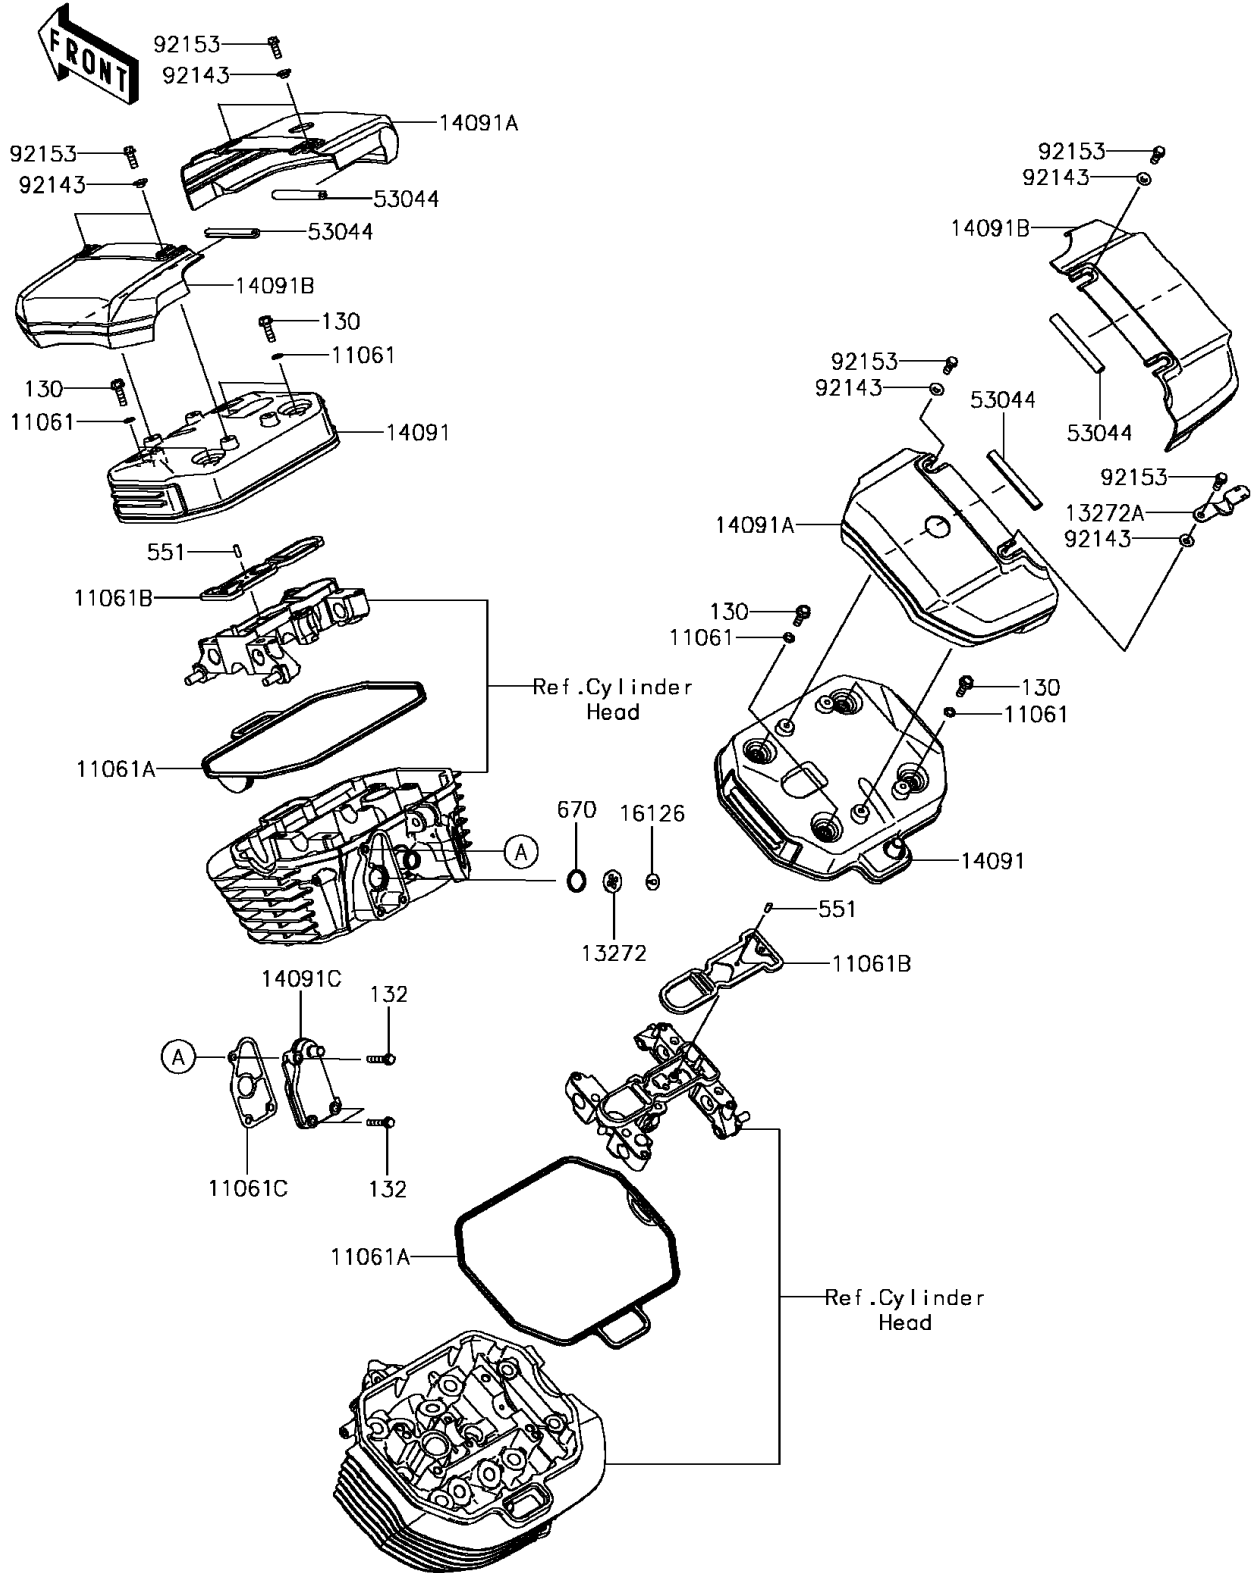

2015 Vulcan 1700 Voyager ABS PARTS DIAGRAM

Cylinder Head Cover

E1112

2015 Vulcan 1700 Voyager ABS PARTS LIST

Cylinder Head Cover

ITEM NAME	PART NUMBER	QUANTITY
BOLT-FLANGED,6X20 (Ref # 130)	130BA0620	8
BOLT-FLANGED-SMALL,6X30 (Ref # 132)	132BC0630	3
PIN-DOWEL (Ref # 551)	551A0412	2
O RING,18MM (Ref # 670)	670D2018	1
GASKET (Ref # 11061)	11061-0107	8
GASKET,HEAD COVER (Ref # 11061A)	11061-0331	2
GASKET,ROCKER CASE COVER (Ref # 11061B)	11061-0332	2
GASKET,BREATHER COVER (Ref # 11061C)	11061-0334	1
PLATE (Ref # 13272)	13272-0307	1
PLATE (Ref # 13272A)	13272-0711	1
COVER,HEAD,INSIDE (Ref # 14091)	14091-0966	2
COVER,HEAD,OUTSIDE (Ref # 14091A)	14091-0967	2
COVER,HEAD,OUTSIDE (Ref # 14091B)	14091-0968	2
COVER,BREATHER (Ref # 14091C)	14091-0969	1
VALVE (Ref # 16126)	16126-2051	1
TRIM,L=75 (Ref # 53044)	53044-0009	4
COLLAR (Ref # 92143)	92143-1331	7
BOLT,6X16 (Ref # 92153)	92153-0825	7