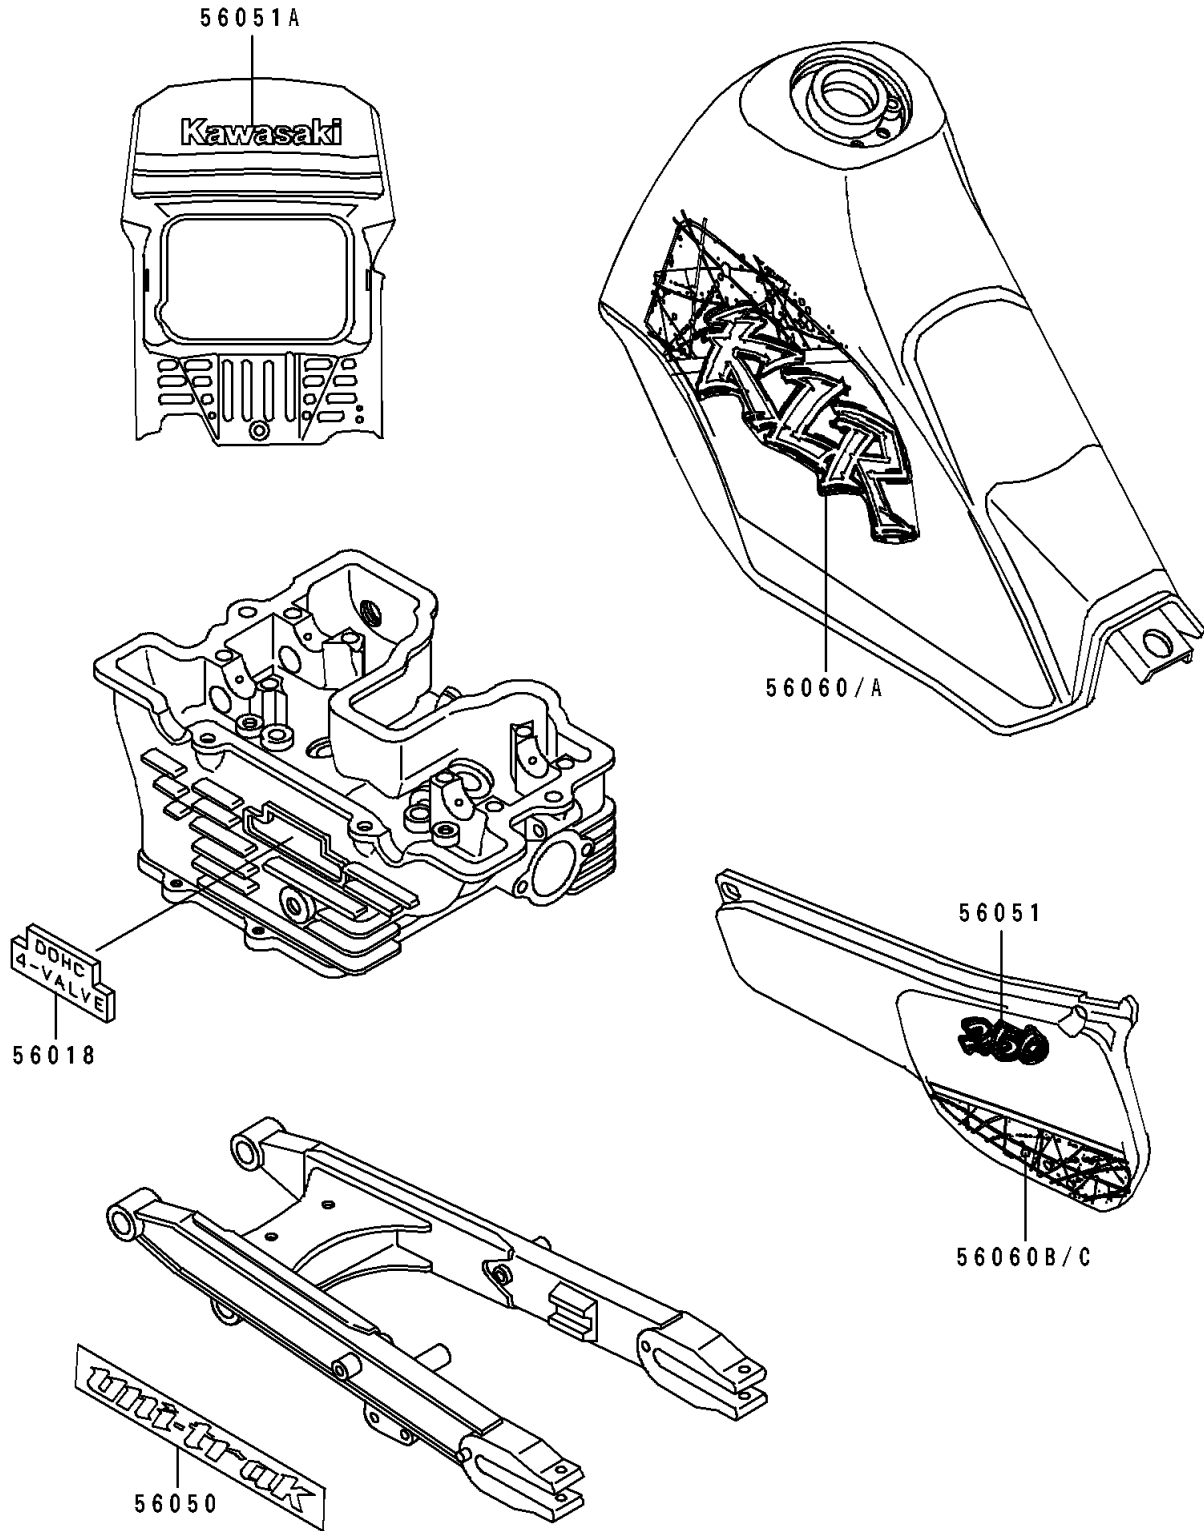

# 1995 KLR250 PARTS DIAGRAM

Decals(KL250-D11/D12/D13)

F2861A

# 1995 KLR250 PARTS LIST

Decals(KL250-D11/D12/D13)

ITEM NAME	PART NUMBER	QUANTITY
MARK,CYLINDER HEAD (Ref # 56018)	56018-1483	1
MARK,SWING ARM,UNI-TRAK (Ref # 56050)	56050-1916	2
MARK,250 (Ref # 56051)	56051-1043	2
MARK,KAWASAKI (Ref # 56051A)	56051-1047	1
PATTERN,FUEL TANK,LH (Ref # 56060)	56060-1732	1
PATTERN,FUEL TANK,RH (Ref # 56060A)	56060-1733	1
PATTERN,SIDE COVER,LH (Ref # 56060B)	56060-1734	1
PATTERN,SIDE COVER,RH (Ref # 56060C)	56060-1735	1