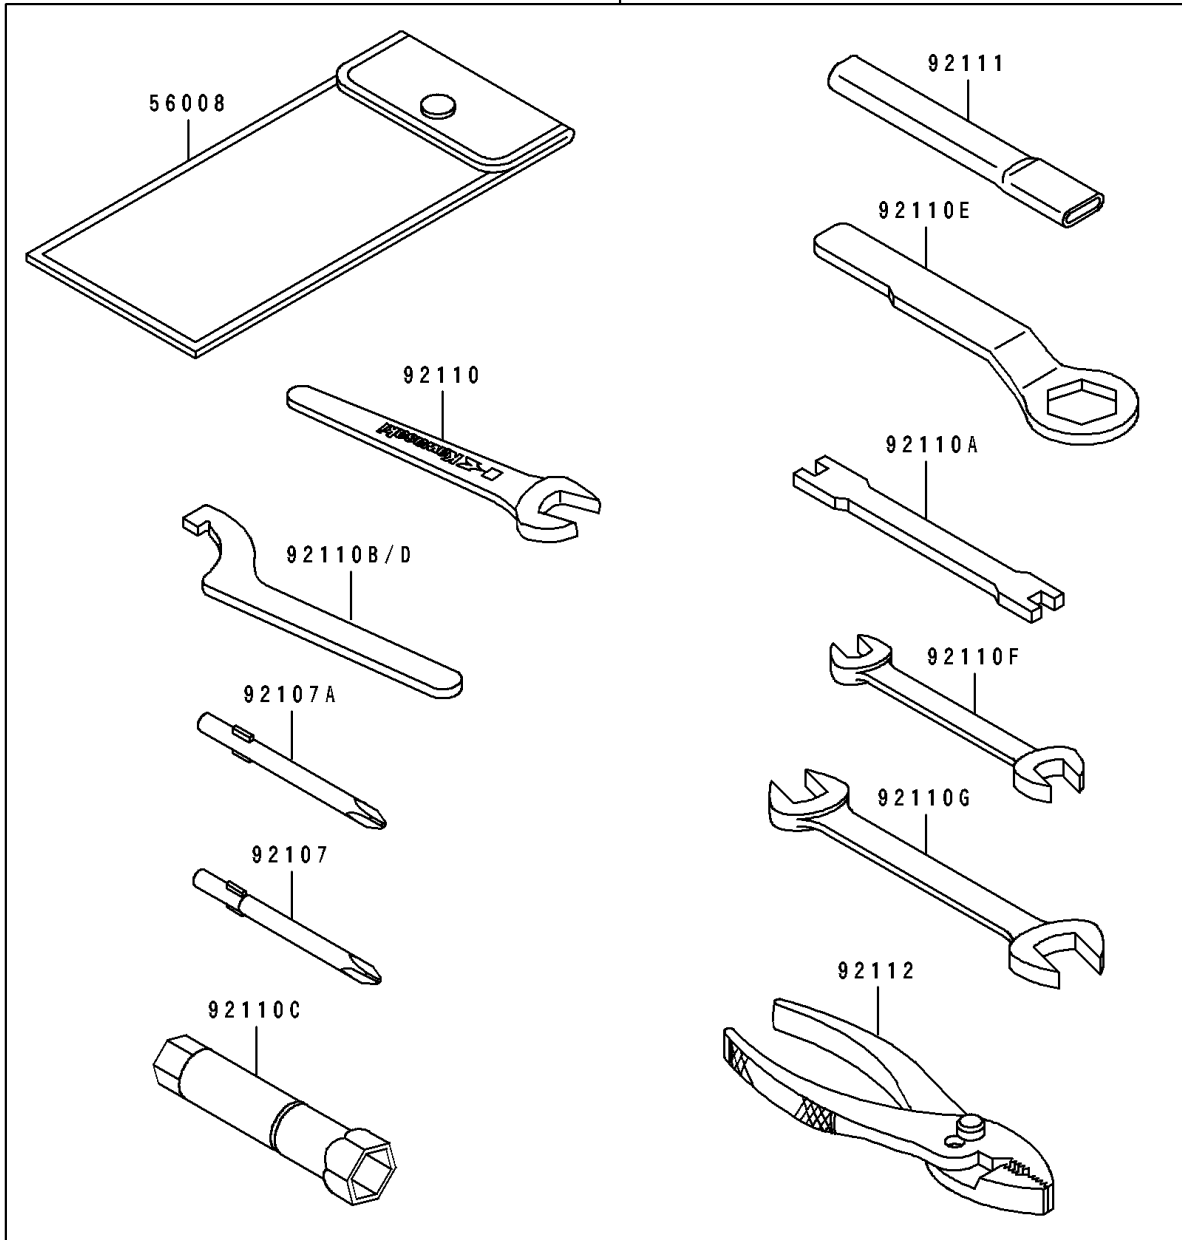

1995 KLR250 PARTS DIAGRAM

Owner's Tools

56007

F2810

1995 KLR250 PARTS LIST

Owner's Tools

ITEM NAME	PART NUMBER	QUANTITY
TOOLKIT (Ref # 56007)	56007-1294	1
BAG,TOOL (Ref # 56008)	56008-1075	1
GASKET-LIQUID,TUBE,100G,SILVER (Ref # 92104)	92104-002	1
TOOL-DRIVER,#3PHILLIPS (Ref # 92107)	92107-005	1
TOOL-DRIVER,#2PHILLIPS (Ref # 92107A)	92107-1053	1
TOOL-WRENCH,OPEN END,19MM (Ref # 92110)	92110-1004	1
TOOL-WRENCH,SPOKE (Ref # 92110A)	92110-1016	1
TOOL-WRENCH,HOOK (Ref # 92110B)	92110-1107	2
TOOL-WRENCH,BOX,18MM (Ref # 92110C)	92110-1111	1
TOOL-WRENCH,BOX END,24MM (Ref # 92110E)	92110-1150	1
TOOL-WRENCH,OPEN END,10X12 (Ref # 92110F)	92110-1152	1
TOOL-WRENCH,OPEN END,14X17 (Ref # 92110G)	92110-1153	1
TOOL-BAR,BOX END WRENCH (Ref # 92111)	92111-1051	1
TOOL-PLIERS (Ref # 92112)	92112-003	1