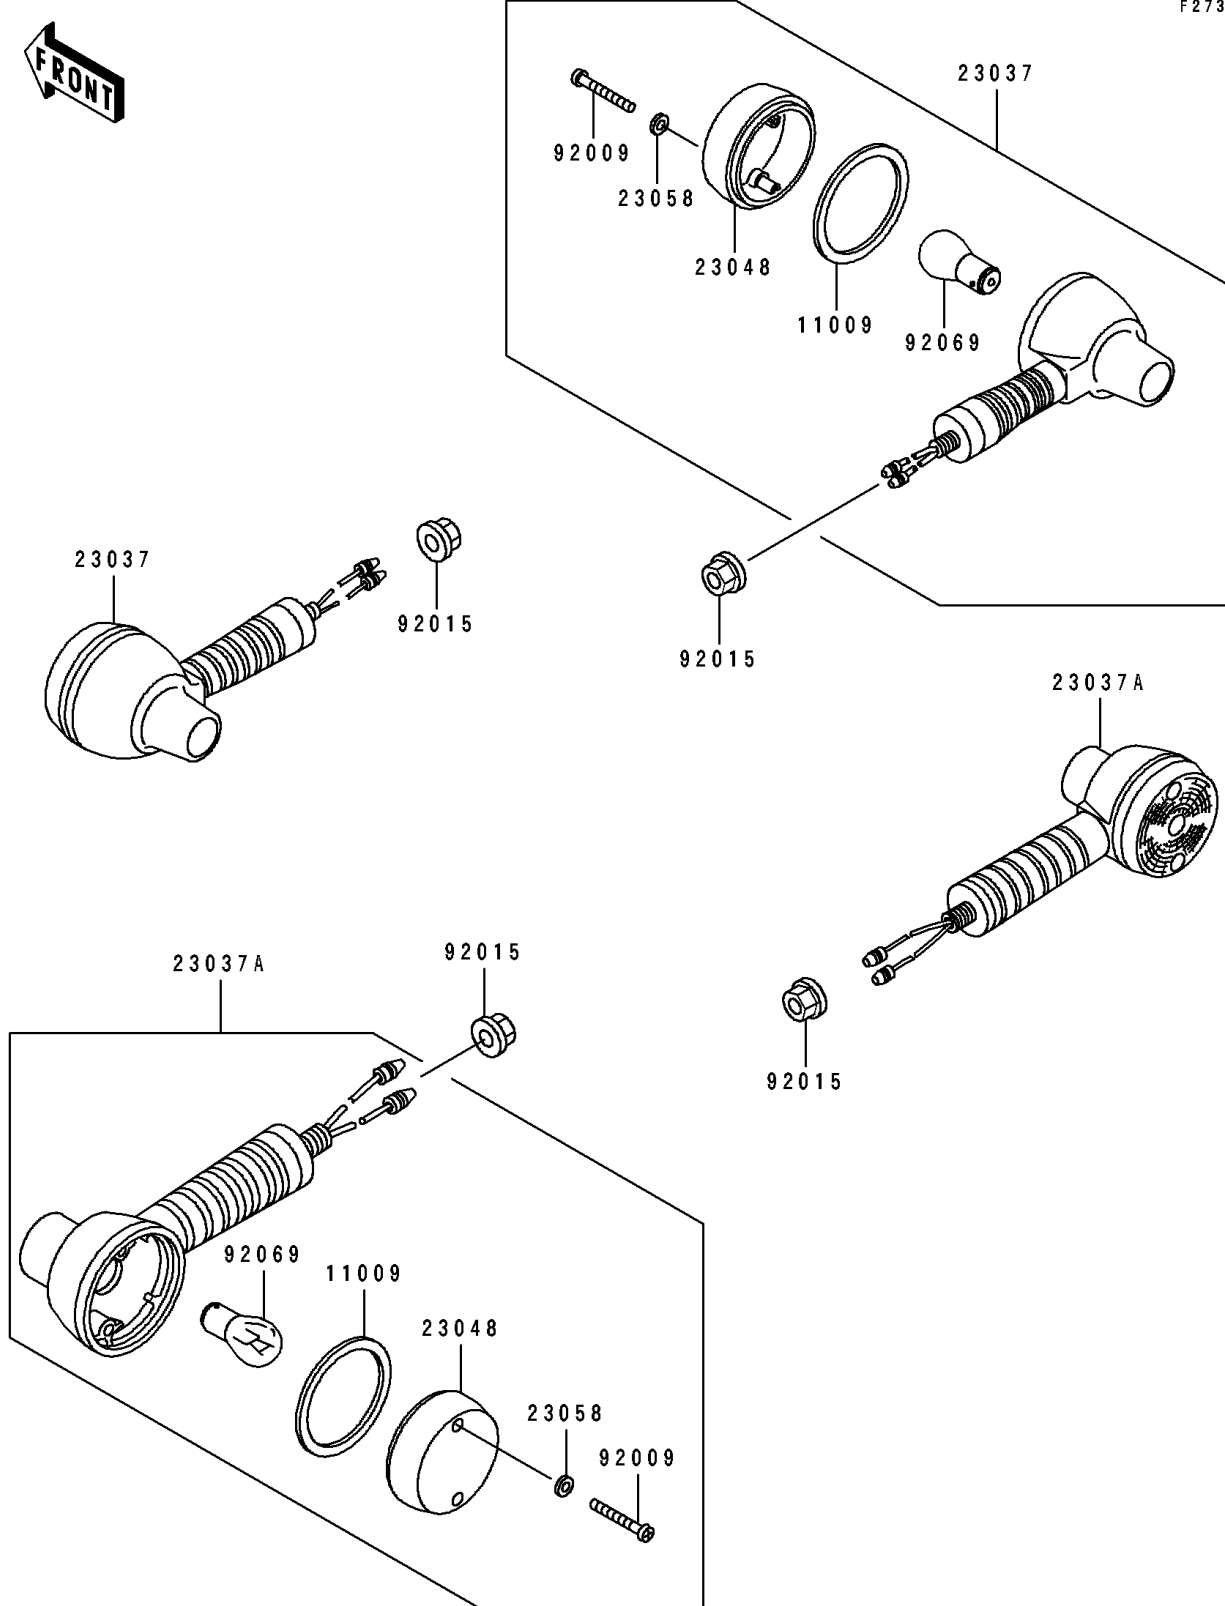

1995 KLR250 PARTS DIAGRAM

Turn Signals

F2730

1995 KLR250 PARTS LIST

Turn Signals

ITEM NAME	PART NUMBER	QUANTITY
GASKET,TURN SIGNAL LAMP LENS (Ref # 11009)	11009-1128	4
LAMP-ASSY-SIGNAL,FR (Ref # 23037)	23037-1201	2
LAMP-ASSY-SIGNAL (Ref # 23037A)	23037-1213	2
LENS-SIGNAL LAMP (Ref # 23048)	23048-1076	4
WASHER,PLAIN,4MM (Ref # 23058)	23058-002	8
SCREW,TAPPING,4X30 (Ref # 92009)	92009-1056	8
NUT,FLANGED,10MM (Ref # 92015)	92015-1428	4
BULB,12V 32CP(23W) (Ref # 92069)	92069-055	4