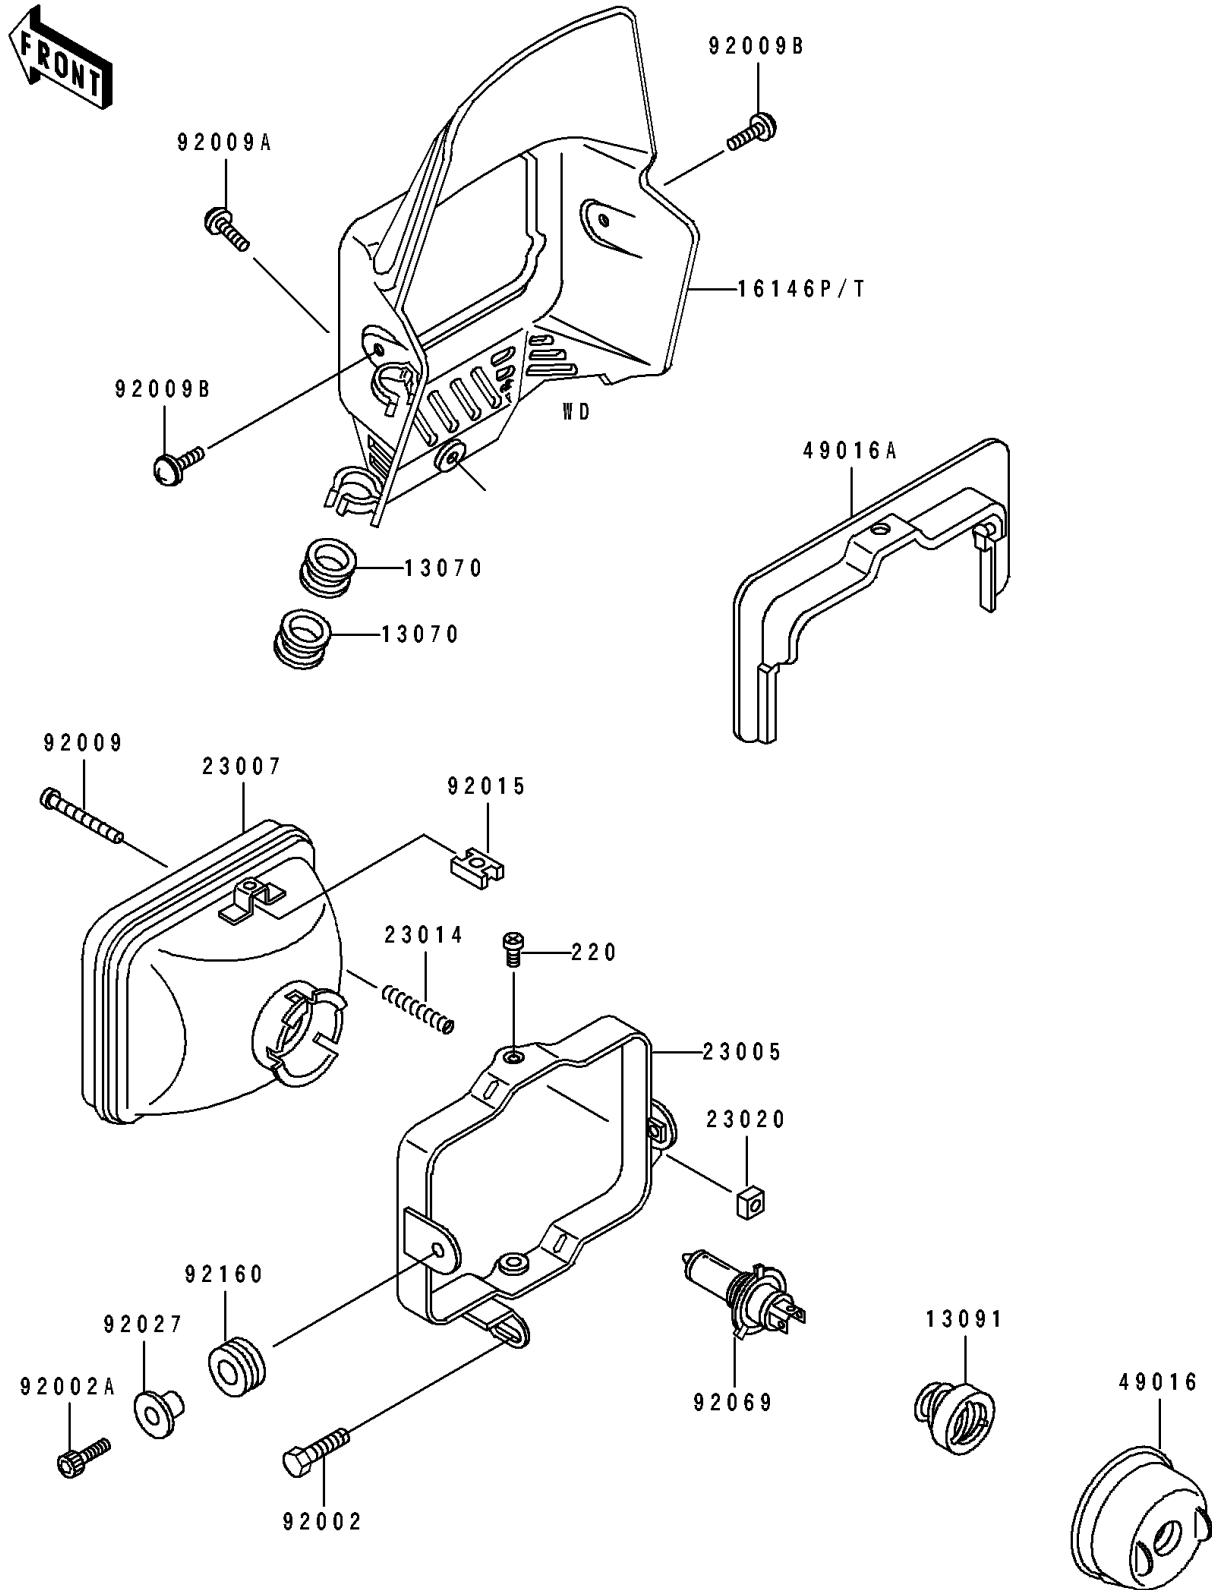

1995 KLR250 PARTS DIAGRAM

Headlight(s)

F2710

1995 KLR250 PARTS LIST

Headlight(s)

ITEM NAME	PART NUMBER	QUANTITY
GUIDE,BRAKE HOSE (Ref # 13070)	13070-1107	2
HOLDER,SOCKET (Ref # 13091)	13091-1558	1
COVER-ASSY,HEAD LAMP,GREEN 15 (Ref # 16146T)	16146-5041-51	1
BODY-COMP-HEAD LAMP (Ref # 23005)	23005-1052	1
LENS-COMP,HEAD LAMP (Ref # 23007)	23007-1102	1
SPRING,FOCUS ADJUSTING (Ref # 23014)	23014-005	1
NUT,4MM,FOCUS ADJUST (Ref # 23020)	23020-018	1
COVER-SEAL,SOCKET (Ref # 49016)	49016-1037	1
COVER-SEAL,HEAD LAMP (Ref # 49016A)	49016-1101	1
BOLT,6X16 (Ref # 92002)	92002-1124	1
BOLT (Ref # 92002A)	92002-1319	2
SCREW,4X48 (Ref # 92009)	92009-1065	1
SCREW,6X14,WHITE (Ref # 92009A)	92009-1287	1
SCREW,6X8 (Ref # 92009B)	92009-1294	2
NUT,5MM (Ref # 92015)	92015-1354	2
COLLAR,L=14 (Ref # 92027)	92027-1134	2
BULB,12V 60/55W,H4 (Ref # 92069)	92069-1002	1
DAMPER (Ref # 92160)	92160-1007	2
SCREW-PAN-CROS,5X8 (Ref # 220)	220B0508	2