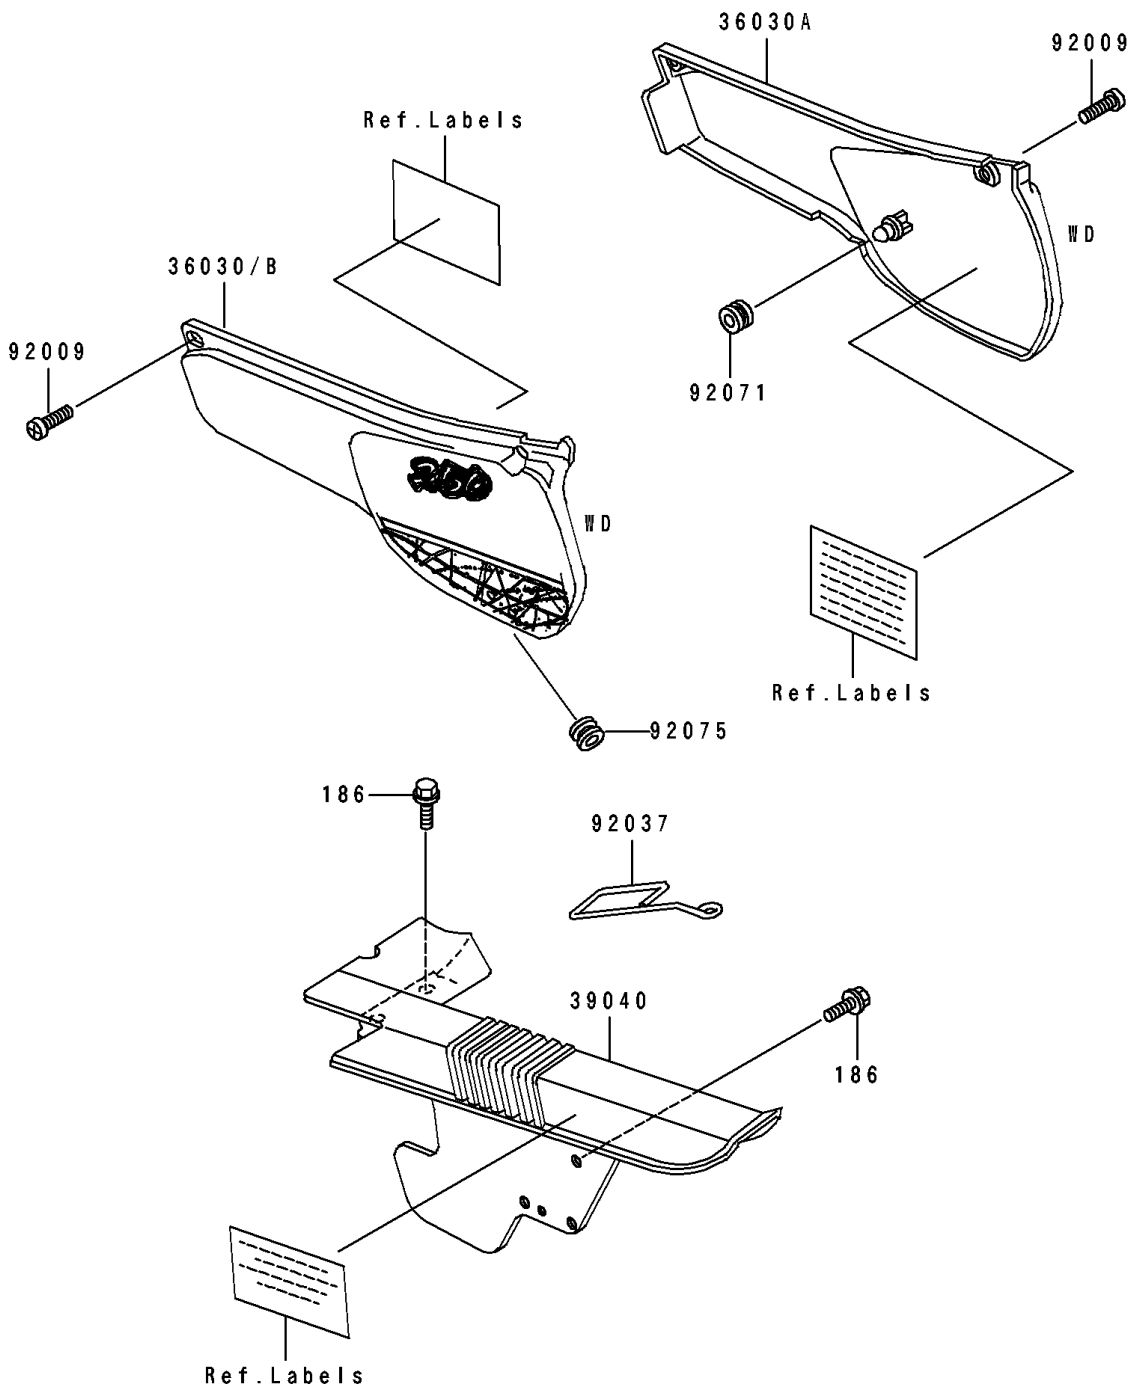

1995 KLR250 PARTS DIAGRAM

Side Covers/Chain Cover

F2610A

1995 KLR250 PARTS LIST

Side Covers/Chain Cover

ITEM NAME	PART NUMBER	QUANTITY
COVER-SIDE,LH,GREEN 15 (Ref # 36030)	36030-5255-51	1
COVER-SIDE,RH,GREEN 15 (Ref # 36030A)	36030-5256-51	1
COVER-SIDE,LH,GREEN 15 (Ref # 36030B)	36030-5261-51	1
COVER-ASSY-CHAIN CASE (Ref # 39040)	39040-1051	1
SCREW,6X10,WHITE (Ref # 92009)	92009-1286	4
CLAMP,HOSE (Ref # 92037)	92037-1620	1
GROMMET (Ref # 92071)	92071-056	1
DAMPER (Ref # 92075)	92075-1067	1
BOLT-UPSET-WP (Ref # 186)	186C0618	3