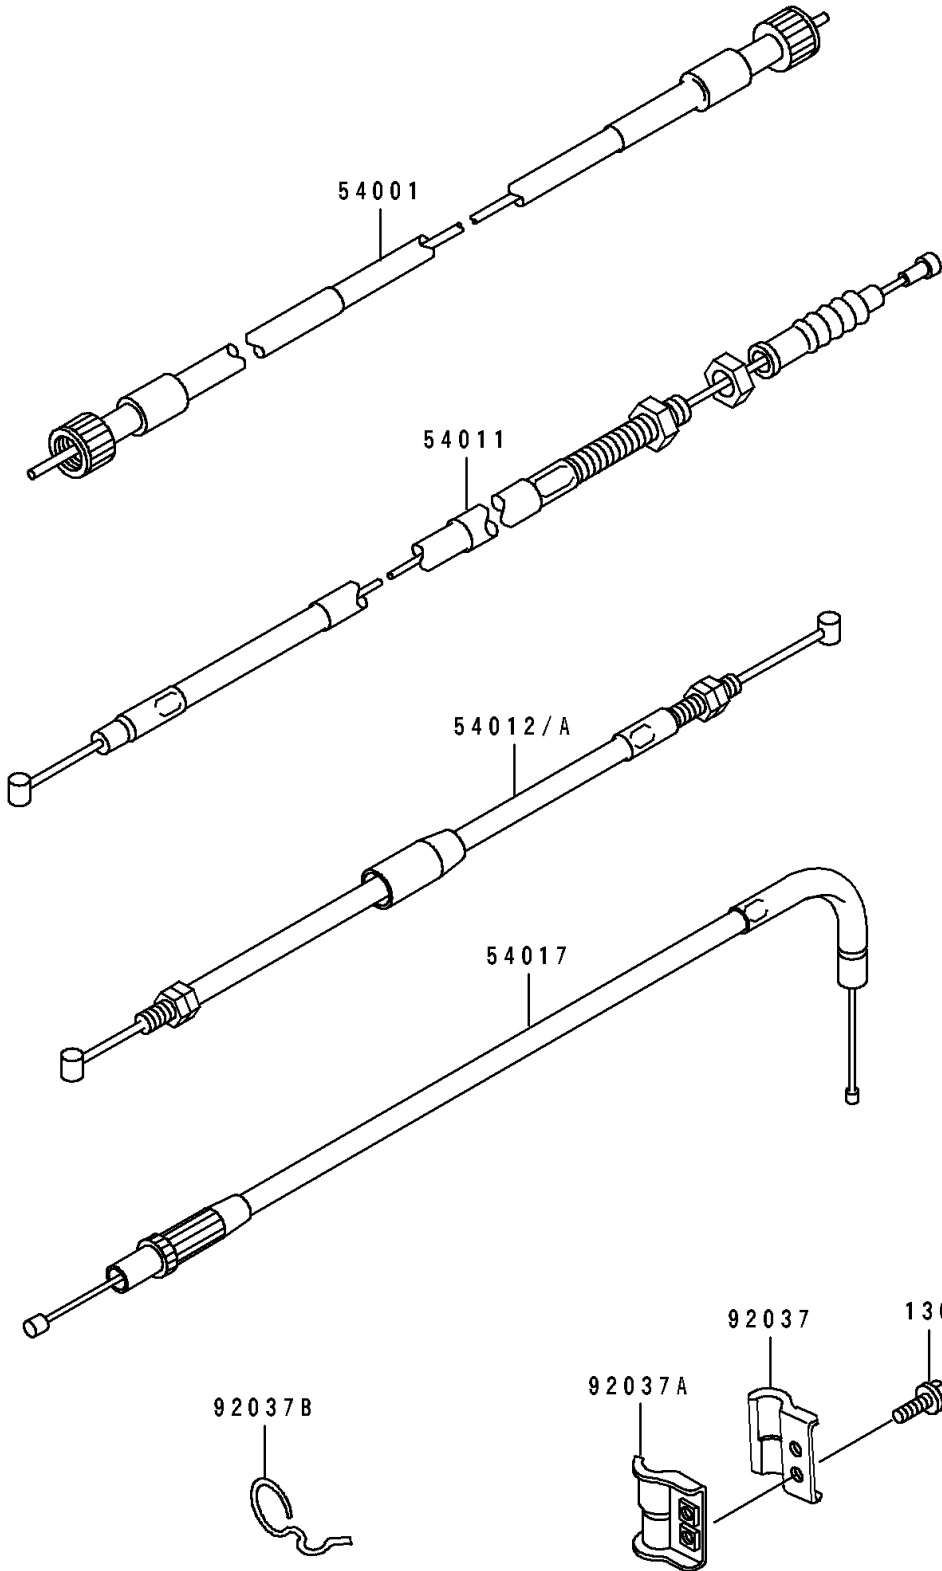

# 1997 KLR250 PARTS DIAGRAM

Cables

F2540

## 1997 KLR250 PARTS LIST

### Cables

ITEM NAME	PART NUMBER	QUANTITY
CABLE-SPEEDOMETER (Ref # 54001)	54001-1112	1
CABLE-CLUTCH (Ref # 54011)	54011-1225	1
CABLE-THROTTLE,OPENING (Ref # 54012)	54012-1238	1
CABLE-THROTTLE,CLOSING (Ref # 54012A)	54012-1239	1
CABLE-STARTER (Ref # 54017)	54017-1058	1
CLAMP,BRAKE HOSE,OUTSIDE (Ref # 92037)	92037-1331	1
CLAMP,BRAKE HOSE,INSIDE (Ref # 92037A)	92037-1332	1
CLAMP (Ref # 92037B)	92037-1521	1
BOLT-FLANGED (Ref # 130)	130J0514	2