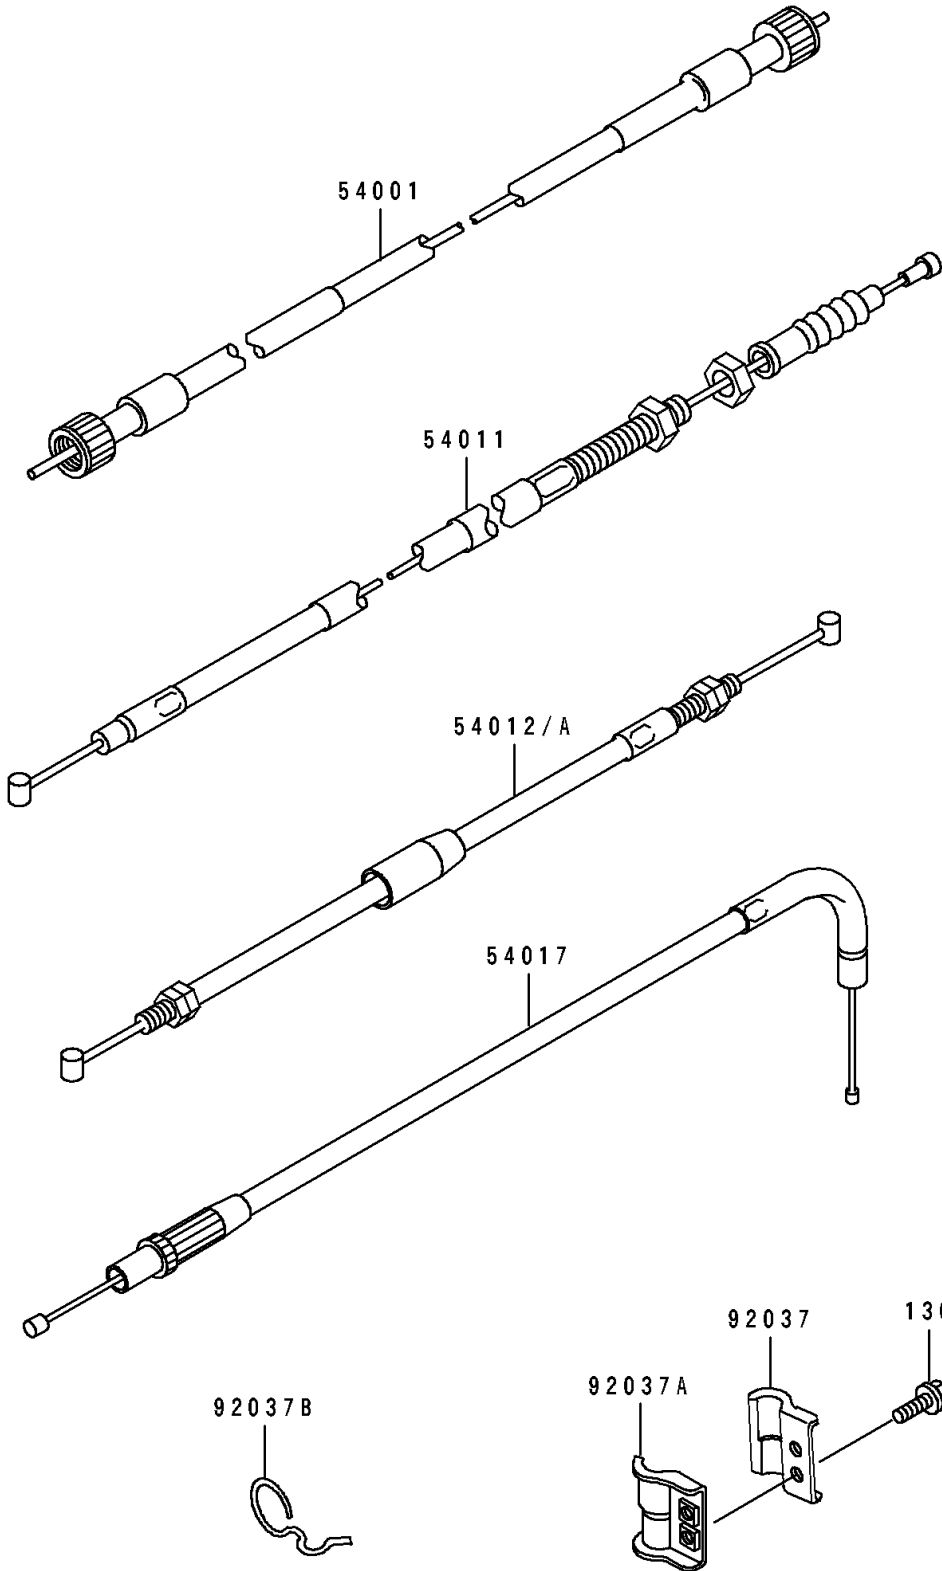

1996 KLR250 PARTS DIAGRAM

Cables

F2540

1996 KLR250 PARTS LIST

Cables

ITEM NAME	PART NUMBER	QUANTITY
CABLE-SPEEDOMETER (Ref # 54001)	54001-1112	1
CABLE-CLUTCH (Ref # 54011)	54011-1225	1
CABLE-THROTTLE,OPENING (Ref # 54012)	54012-1238	1
CABLE-THROTTLE,CLOSING (Ref # 54012A)	54012-1239	1
CABLE-STARTER (Ref # 54017)	54017-1058	1
CLAMP,BRAKE HOSE,OUTSIDE (Ref # 92037)	92037-1331	1
CLAMP,BRAKE HOSE,INSIDE (Ref # 92037A)	92037-1332	1
CLAMP (Ref # 92037B)	92037-1521	1
BOLT-FLANGED (Ref # 130)	130J0514	2