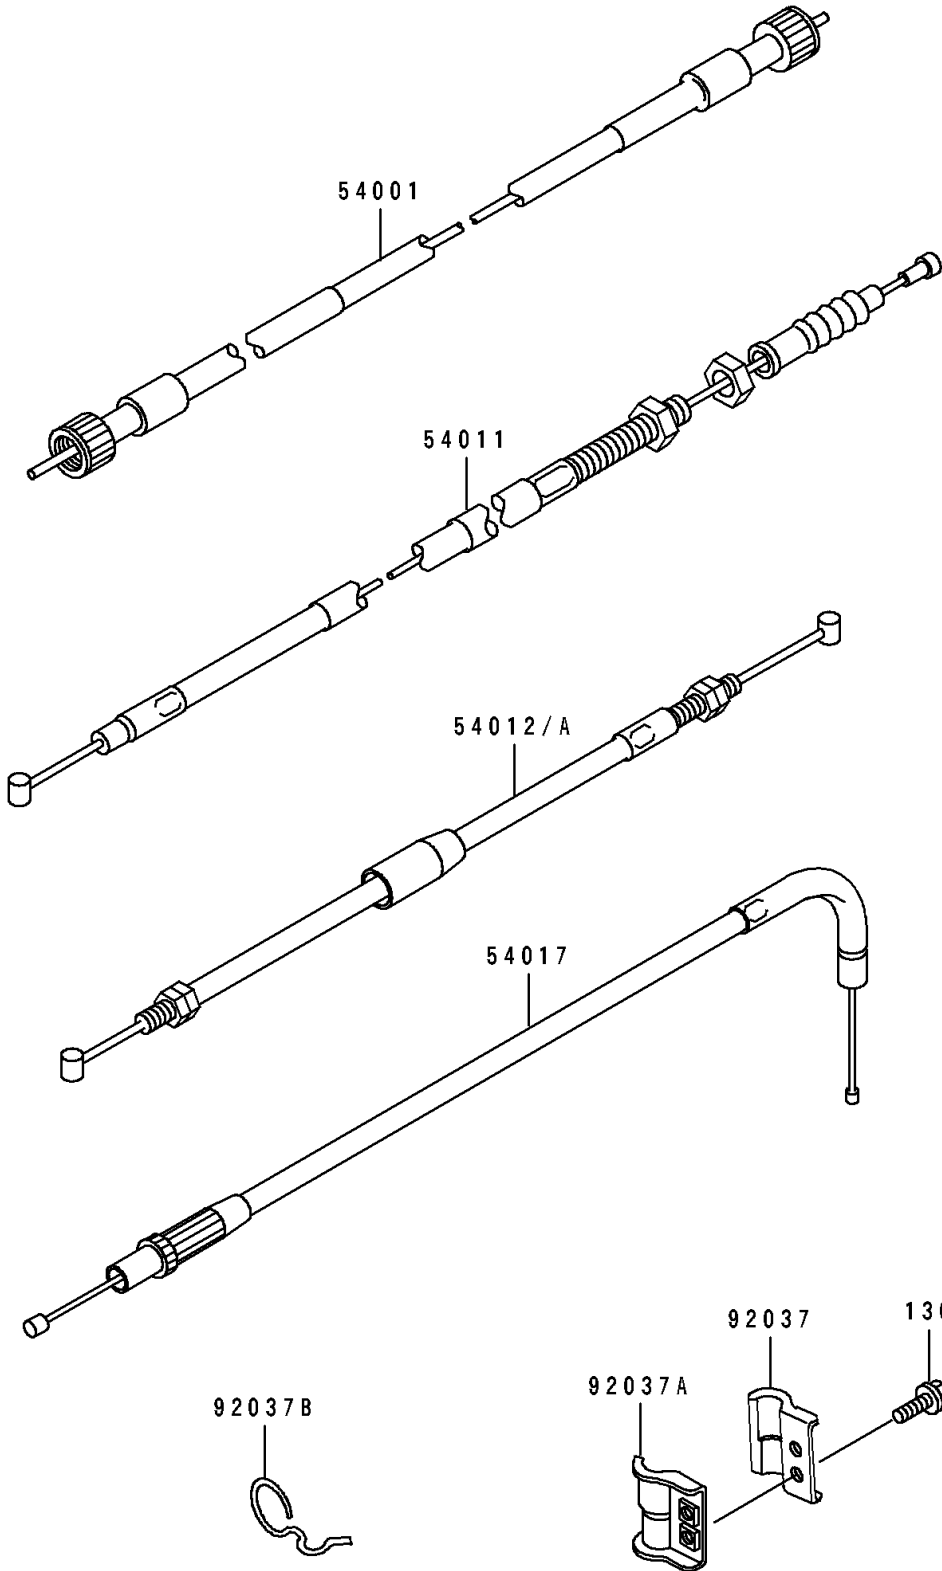

1995 KLR250 PARTS DIAGRAM

Cables

F2540

1995 KLR250 PARTS LIST

Cables

ITEM NAME	PART NUMBER	QUANTITY
CABLE-SPEEDOMETER (Ref # 54001)	54001-1112	1
CABLE-CLUTCH (Ref # 54011)	54011-1225	1
CABLE-THROTTLE,OPENING (Ref # 54012)	54012-1238	1
CABLE-THROTTLE,CLOSING (Ref # 54012A)	54012-1239	1
CABLE-STARTER (Ref # 54017)	54017-1058	1
CLAMP,BRAKE HOSE,OUTSIDE (Ref # 92037)	92037-1331	1
CLAMP,BRAKE HOSE,INSIDE (Ref # 92037A)	92037-1332	1
CLAMP (Ref # 92037B)	92037-1521	1
BOLT-FLANGED (Ref # 130)	130J0514	2