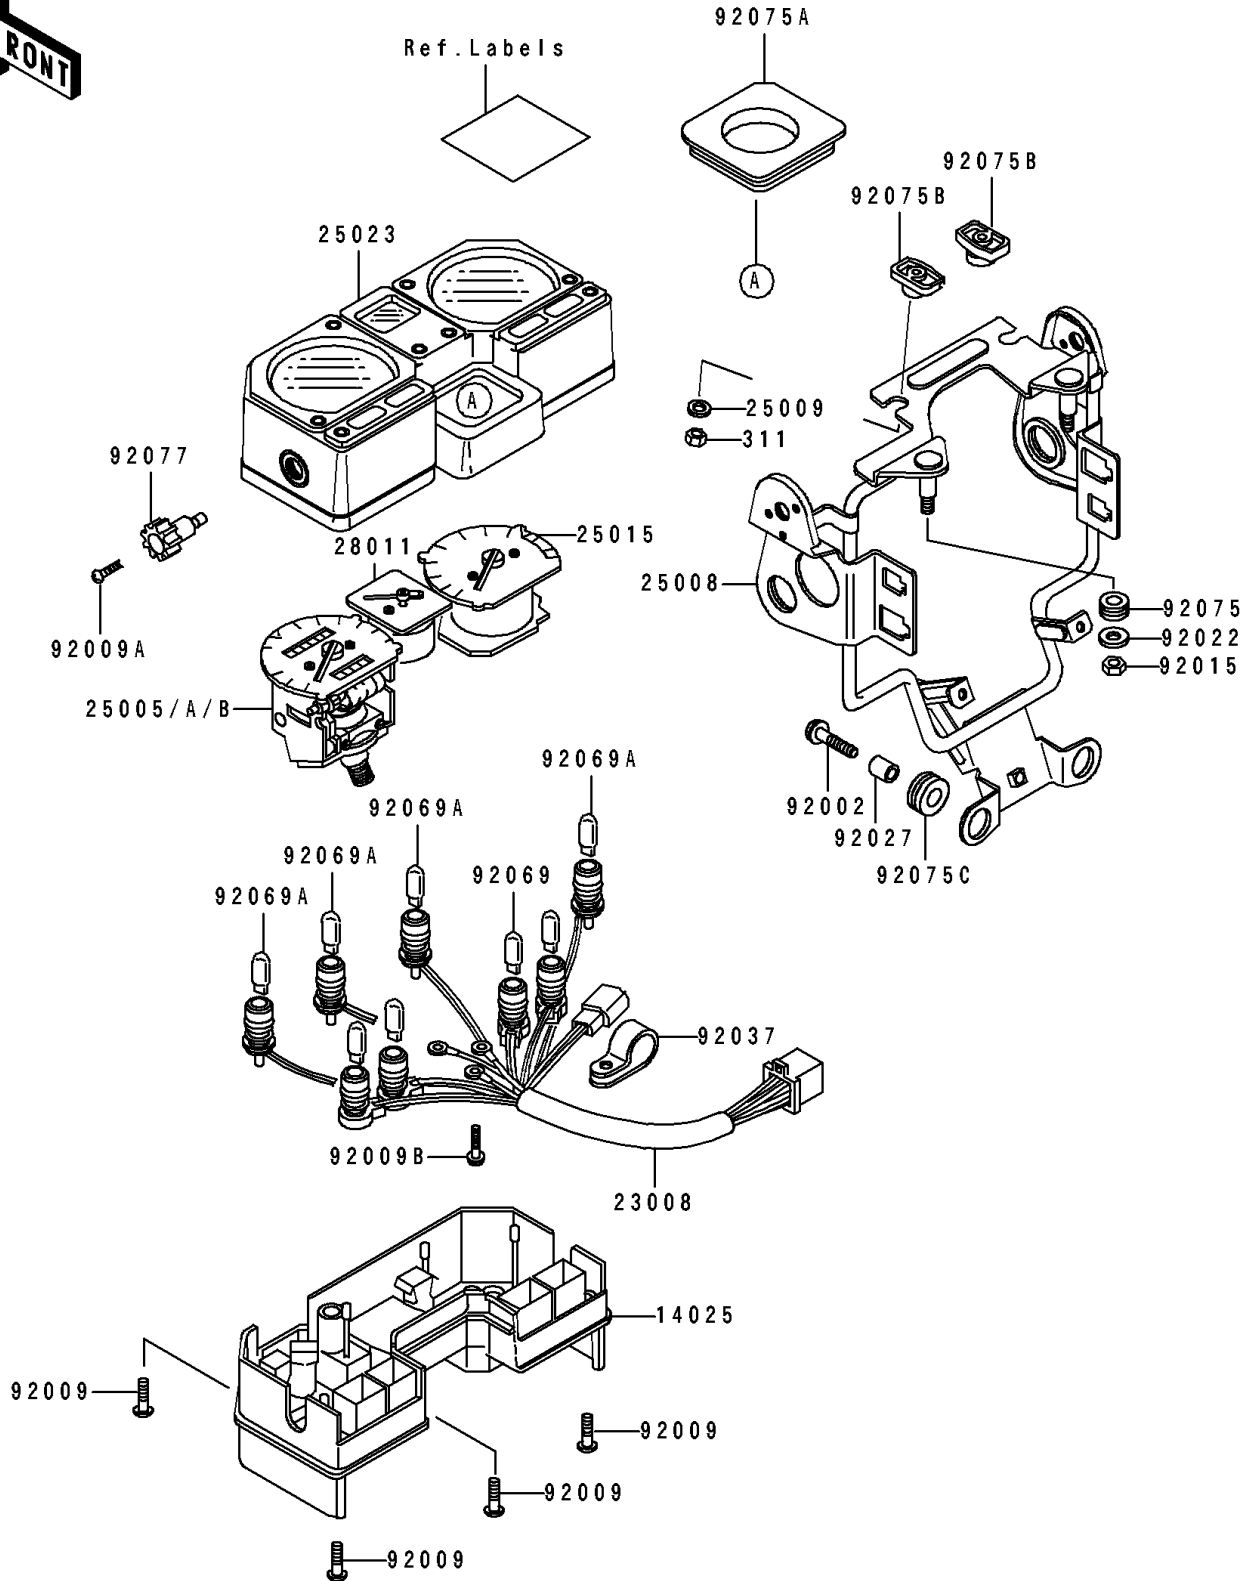

1995 KLR250 PARTS DIAGRAM

Meter(s)

F2530

1995 KLR250 PARTS LIST

Meter(s)

ITEM NAME	PART NUMBER	QUANTITY
COVER,METER CASE,LWR (Ref # 14025)	14025-1818	1
SOCKET-ASSY,METER (Ref # 23008)	23008-1215	1
SPEEDOMETER,KPH (Ref # 25005)	25005-1285	1
SPEEDOMETER,MPH (Ref # 25005A)	25005-1287	1
BRACKET-METER (Ref # 25008)	25008-1104	1
WASHER,5.2X16X1.2 (Ref # 25009)	25009-004	2
TACHOMETER,X1000R/MIN (Ref # 25015)	25015-1226	1
COVER-METER CASE,UPP (Ref # 25023)	25023-1107	1
METER,TEMP (Ref # 28011)	28011-1058	1
BOLT,6X25 (Ref # 92002)	92002-1137	2
SCREW,TAPPING,4X16 (Ref # 92009)	92009-1163	4
SCREW,2X6,BLACK (Ref # 92009A)	92009-1172	1
SCREW,3X22 (Ref # 92009B)	92009-1293	3
NUT,6MM (Ref # 92015)	92015-1391	2
WASHER,6.5X20X1.6 (Ref # 92022)	92022-125	2
COLLAR,6.8X10X12 (Ref # 92027)	92027-162	2
CLAMP,METER,SOCKET ASSY (Ref # 92037)	92037-1479	1
BULB,12V 3.4W (Ref # 92069)	92069-1007	4
BULB,12V 1.7W (Ref # 92069A)	92069-1059	4
DAMPER (Ref # 92075)	92075-024	2
DAMPER,IGNITION SWITCH (Ref # 92075A)	92075-1578	1
DAMPER,METER BRACKET (Ref # 92075B)	92075-1581	2
DAMPER (Ref # 92075C)	92075-209	2
KNOB,METER (Ref # 92077)	92077-1054	1
NUT-HEX (Ref # 311)	311C0500	2