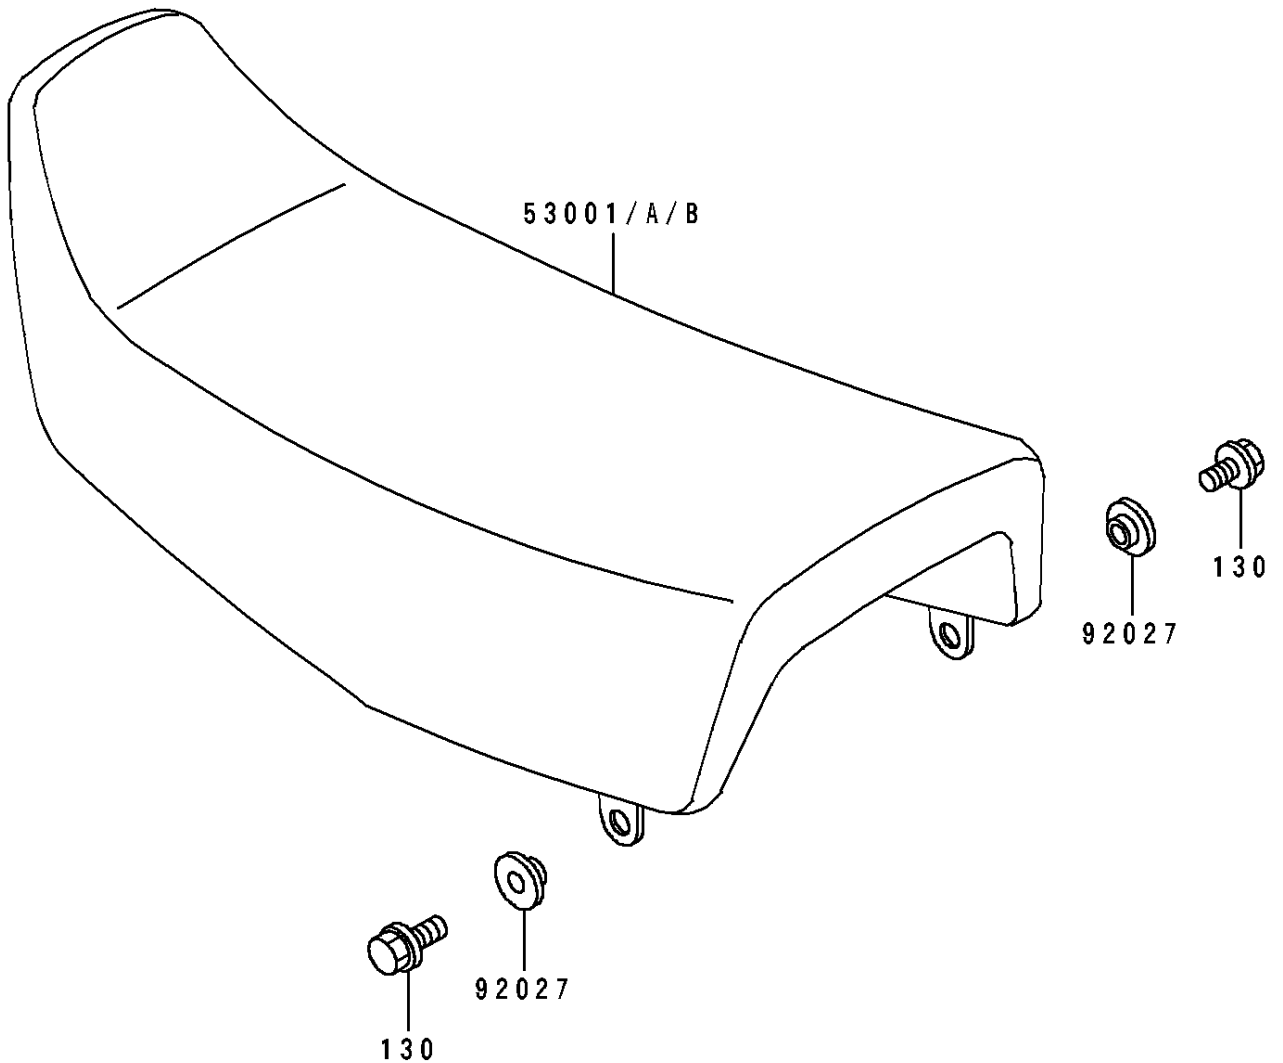

# 1995 KLR250 PARTS DIAGRAM

Seat

F2510

# 1995 KLR250 PARTS LIST

Seat

<b>ITEM NAME</b>	<b>PART NUMBER</b>	<b>QUANTITY</b>
SEAT-ASSY,DUAL,VIOLET (Ref # 53001B)	53001-1731-LW	1
COLLAR (Ref # 92027)	92027-1794	2
BOLT-FLANGED,6X12 (Ref # 130)	130B0612	2