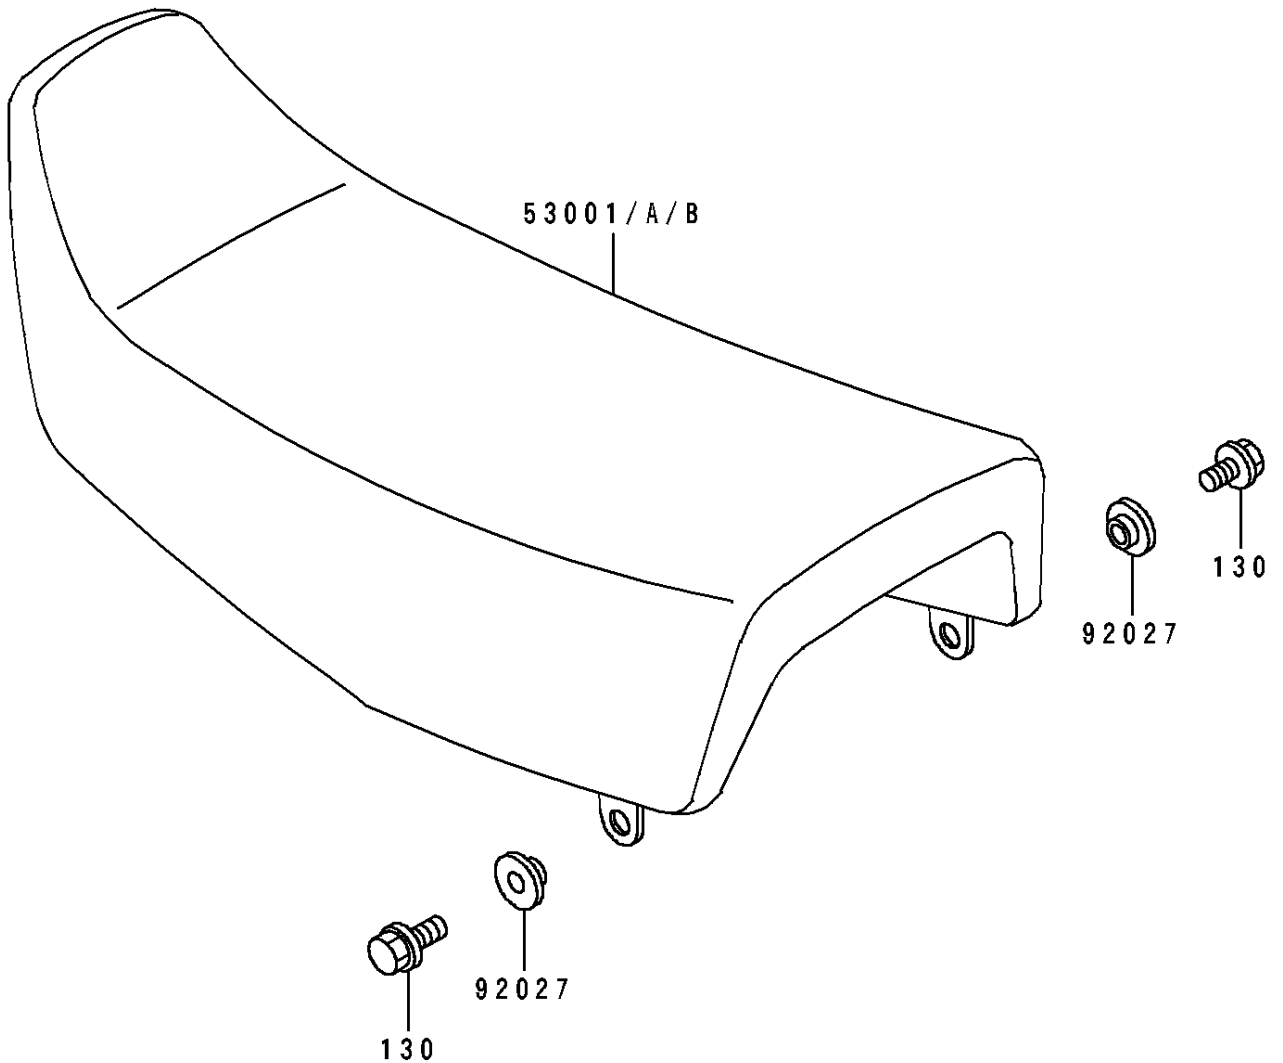

1995 KLR250 PARTS DIAGRAM

Seat

F2510

1995 KLR250 PARTS LIST

Seat

ITEM NAME	PART NUMBER	QUANTITY
SEAT-ASSY,DUAL,VIOLET (Ref # 53001B)	53001-1731-LW	1
COLLAR (Ref # 92027)	92027-1794	2
BOLT-FLANGED,6X12 (Ref # 130)	130B0612	2