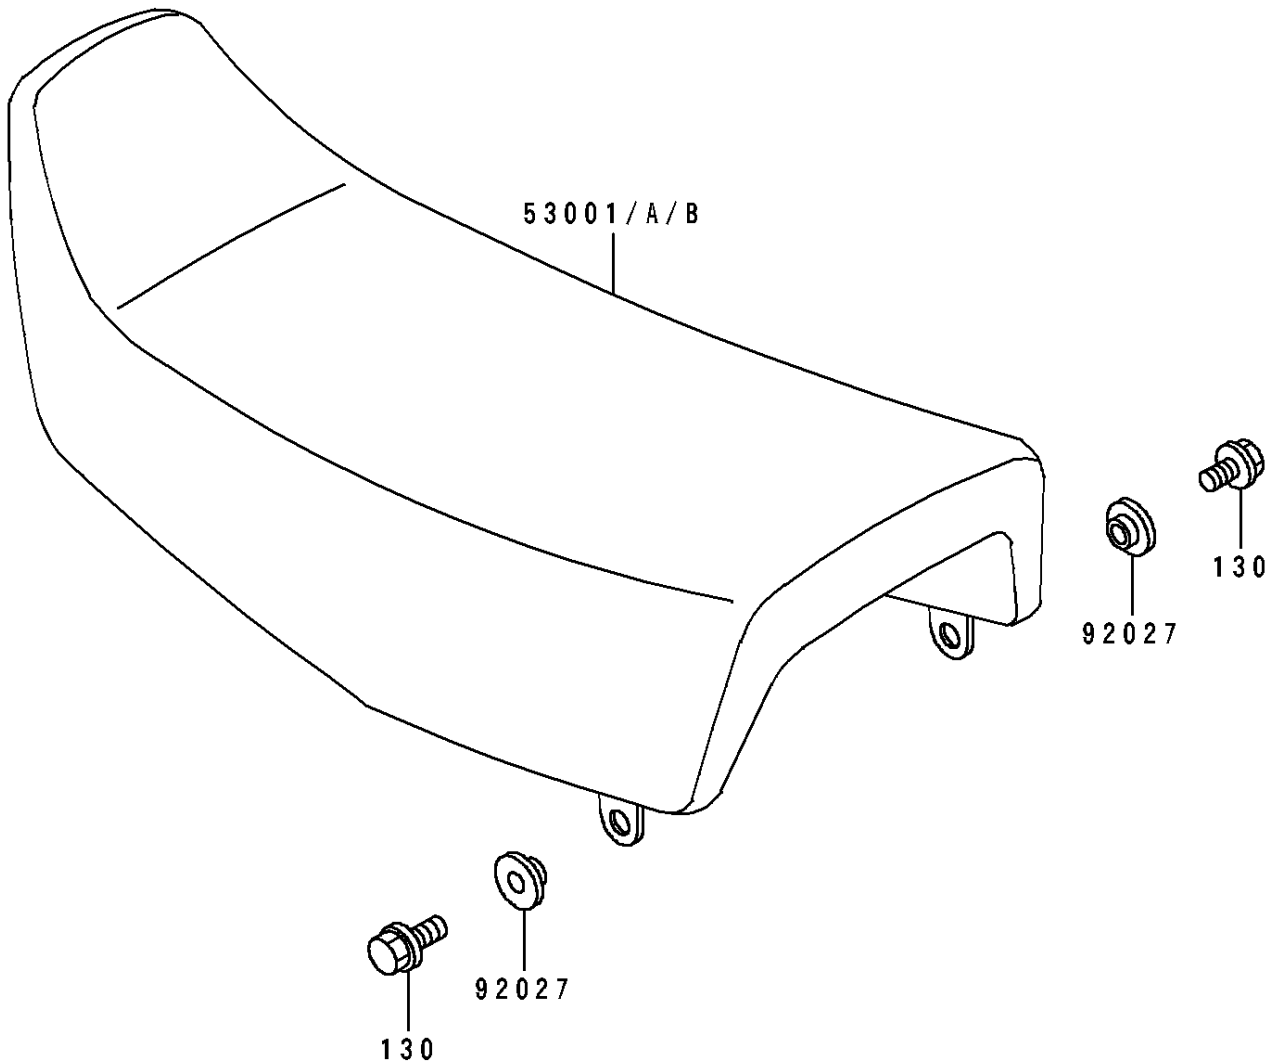

# 1994 KLR250 PARTS DIAGRAM

Seat

F2510

# 1994 KLR250 PARTS LIST

## Seat

ITEM NAME	PART NUMBER	QUANTITY
SEAT-ASSY,DUAL,VIOLET (Ref # 53001B)	53001-1731-LW	1
COLLAR (Ref # 92027)	92027-1794	2
BOLT-FLANGED,6X12 (Ref # 130)	130B0612	2