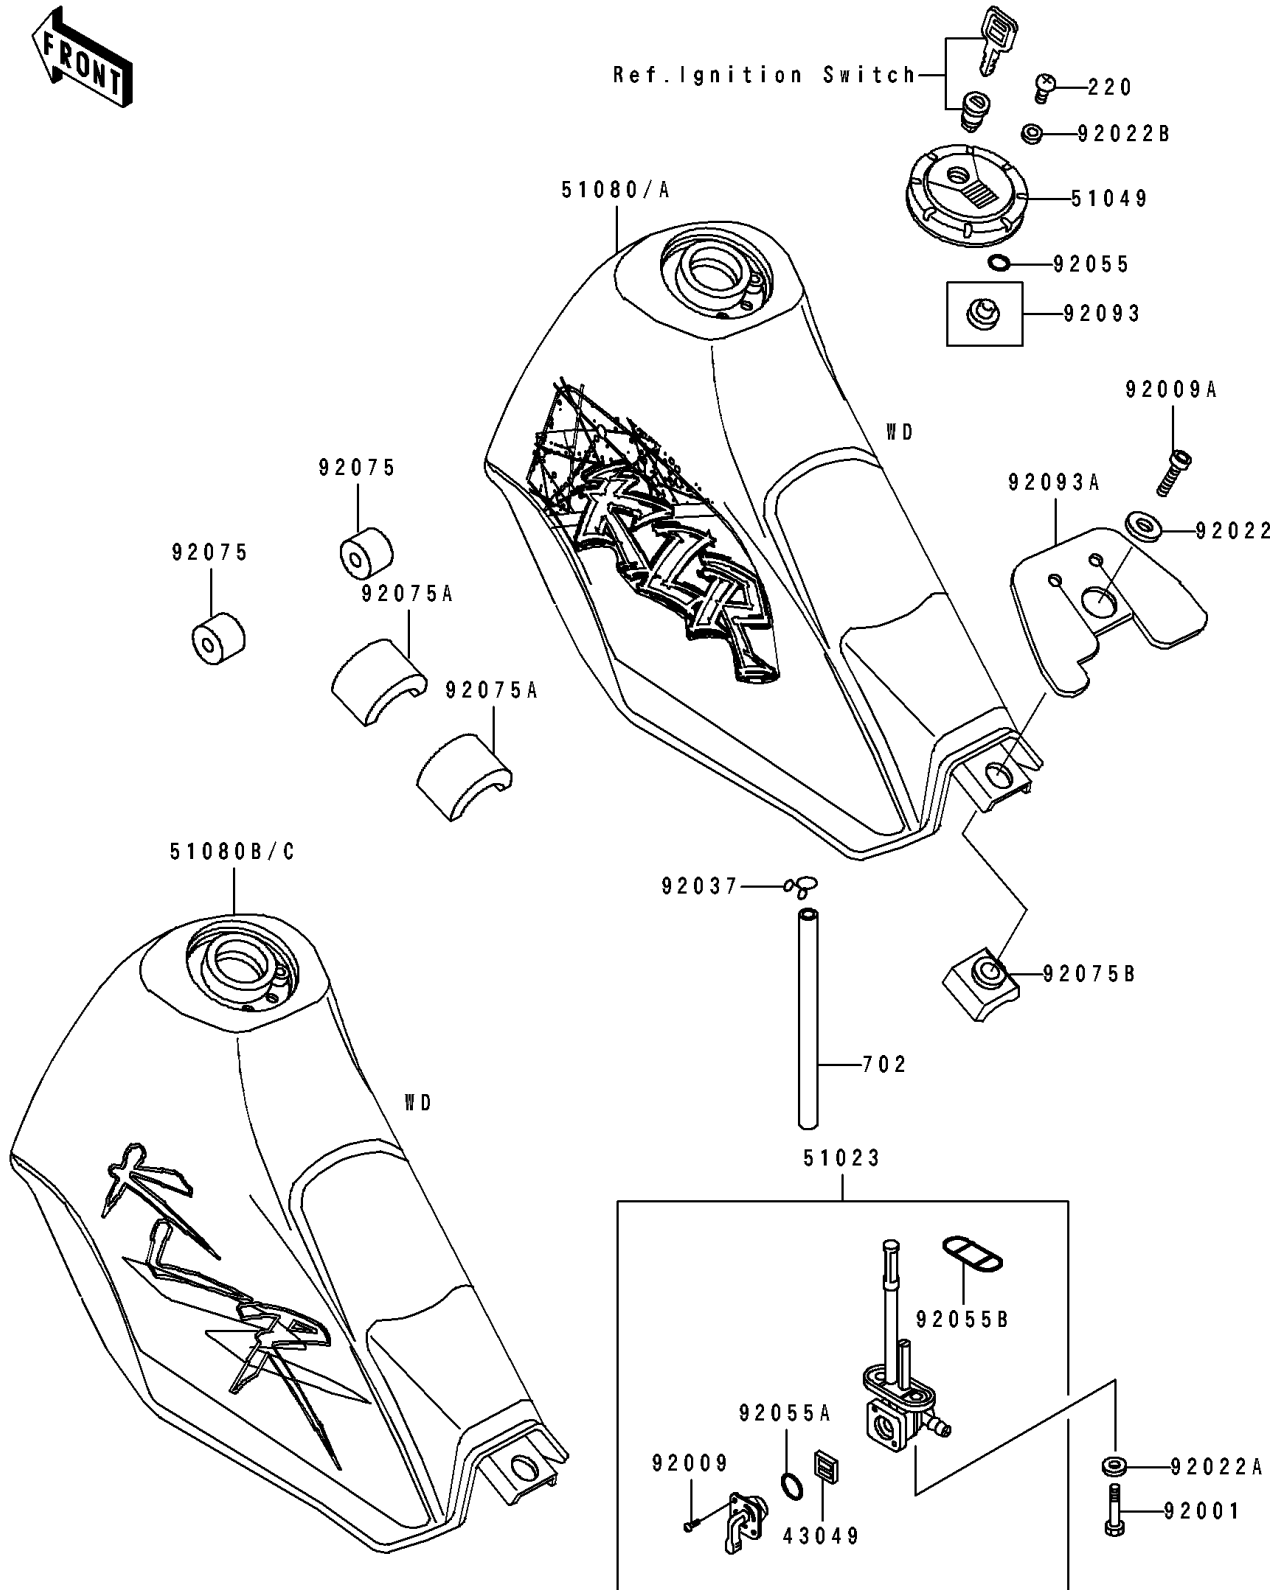

1995 KLR250 PARTS DIAGRAM

Fuel Tank(KL250-D11/D12/D13/D14)

F2410A

1995 KLR250 PARTS LIST

Fuel Tank(KL250-D11/D12/D13/D14)

ITEM NAME	PART NUMBER	QUANTITY
PACKING,FUEL TAP LEVER (Ref # 43049)	43049-1017	1
TAP-ASSY,FUEL (Ref # 51023)	51023-1112	1
CAP-TANK,FUEL (Ref # 51049)	51049-1077	1
TANK-COMP-FUEL,GREEN 15 (Ref # 51080)	51080-5042-37	1
TANK-COMP-FUEL,GREEN 15 (Ref # 51080A)	51080-5047-37	1
BOLT,6X20 (Ref # 92001)	92001-1091	2
SCREW,3X5 (Ref # 92009)	92009-1123	2
SCREW,6X8 (Ref # 92009A)	92009-1294	1
WASHER,6.2X38X1.2 (Ref # 92022)	92022-1659	1
WASHER,6.2X11X1.5 (Ref # 92022A)	92022-183	2
WASHER,5.1X10X1.0 (Ref # 92022B)	92022-1977	2
CLAMP (Ref # 92037)	92037-1610	1
RING-O (Ref # 92055)	92055-1023	2
RING-O,FUEL TAP LEVER (Ref # 92055A)	92055-1111	1
RING-O,FUEL TAP PACKING (Ref # 92055B)	92055-1112	1
DAMPER,FUEL TANK (Ref # 92075)	92075-125	2
DAMPER,FUEL TANK (Ref # 92075A)	92075-1382	2
DAMPER,FUEL TANK (Ref # 92075B)	92075-1638	1
SEAL,FUEL TANK CAP (Ref # 92093)	92093-1030	1
SEAL,FUEL TANK (Ref # 92093A)	92093-1182	1
SCREW-PAN-CROS (Ref # 220)	220D0510	2
TUBE-RUBBER,5X750 (Ref # 702)	702A05750	1