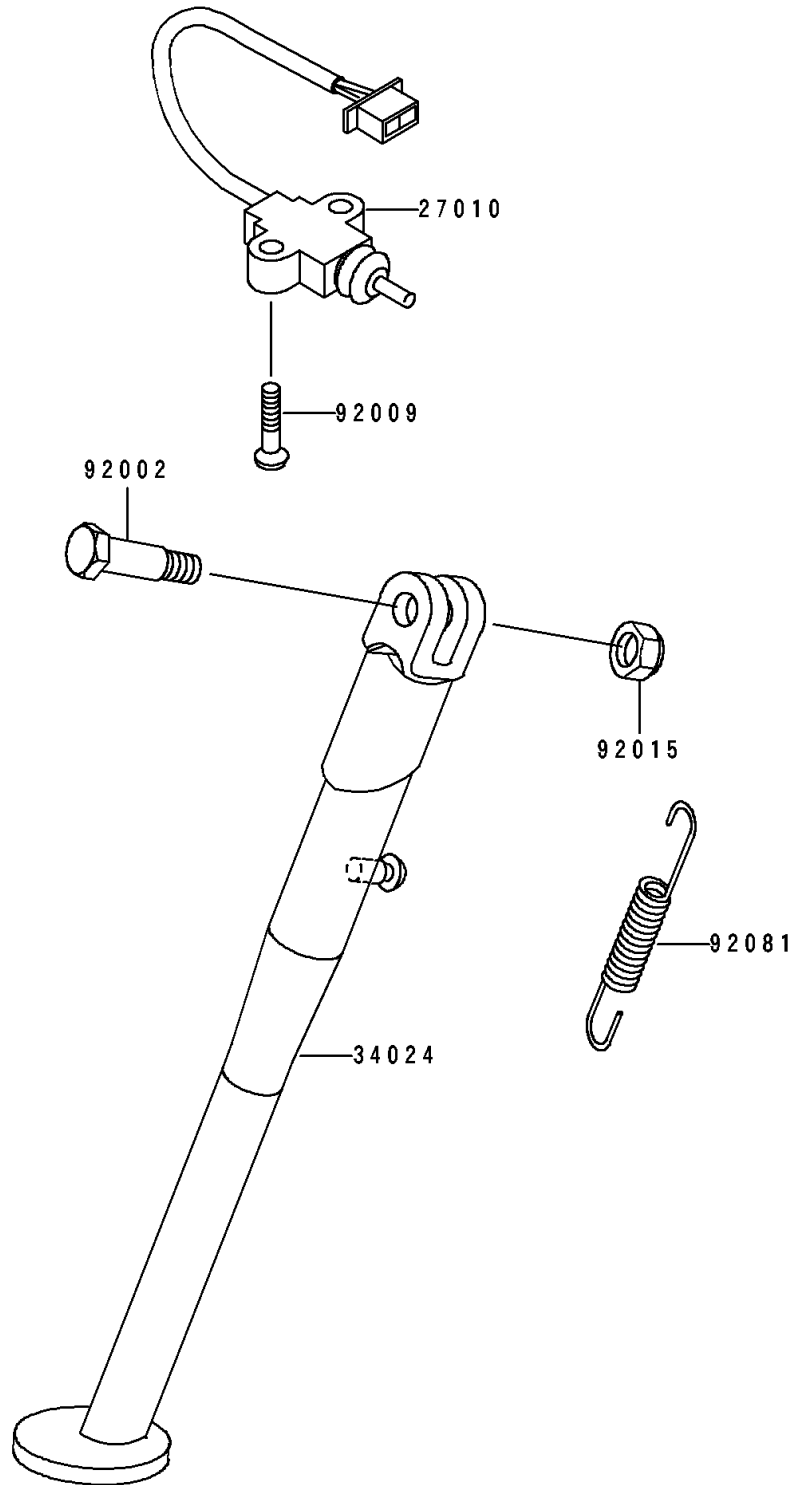

1995 KLR250 PARTS DIAGRAM

Stand(s)

F2190

1995 KLR250 PARTS LIST

Stand(s)

ITEM NAME	PART NUMBER	QUANTITY
SWITCH,SIDE STAND (Ref # 27010)	27010-1189	1
STAND-SIDE (Ref # 34024)	34024-1182	1
BOLT,SIDE STAND (Ref # 92002)	92002-1813	1
SCREW,5X20 (Ref # 92009)	92009-1359	2
NUT,LOCK,10MM,BLACK (Ref # 92015)	92015-1188	1
SPRING,SIDE STAND (Ref # 92081)	92081-1376	1