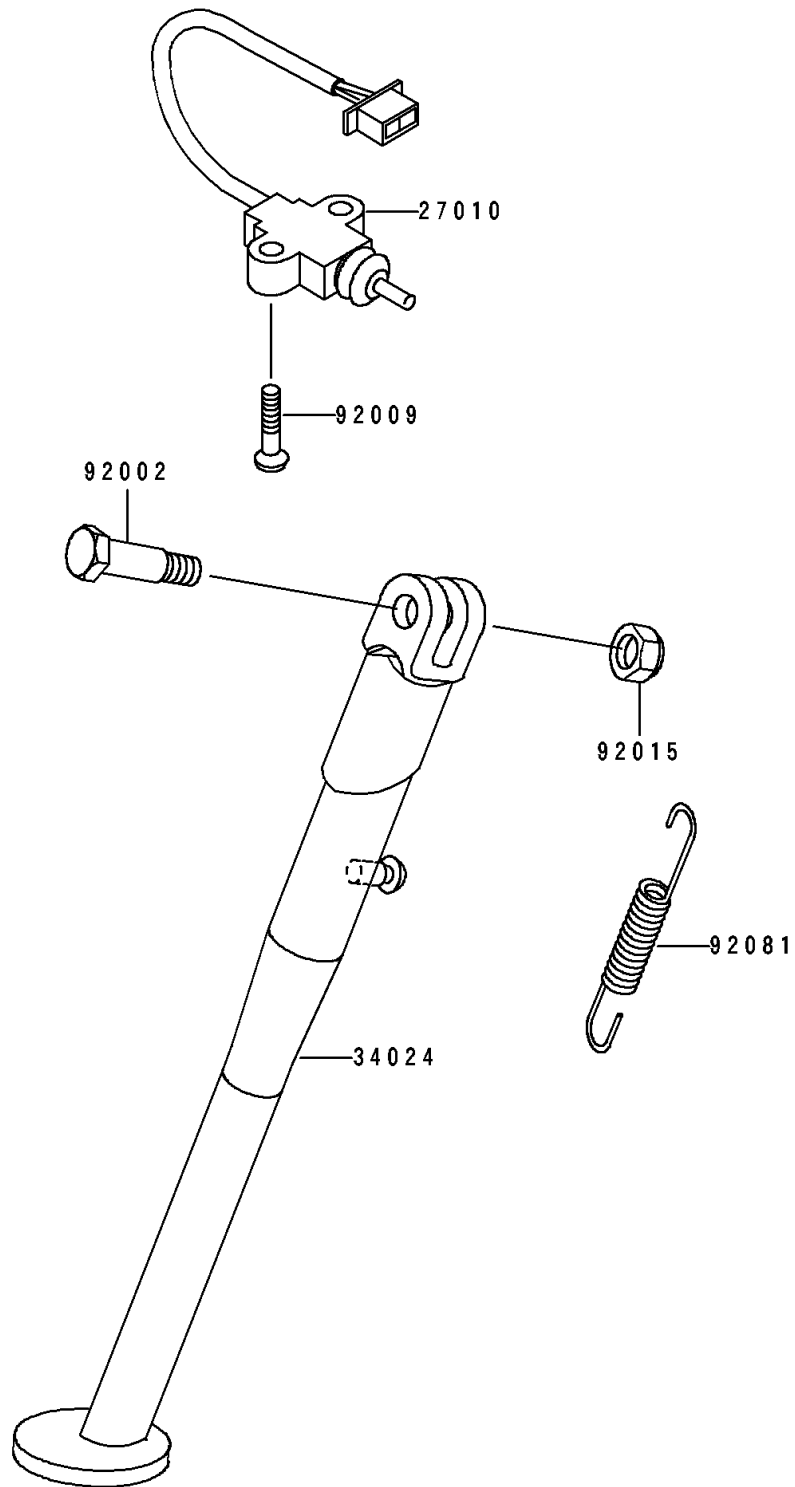

1994 KLR250 PARTS DIAGRAM

Stand(s)

F2190

1994 KLR250 PARTS LIST

Stand(s)

ITEM NAME	PART NUMBER	QUANTITY
SWITCH,SIDE STAND (Ref # 27010)	27010-1189	1
STAND-SIDE (Ref # 34024)	34024-1182	1
BOLT,SIDE STAND (Ref # 92002)	92002-1813	1
SCREW,5X20 (Ref # 92009)	92009-1359	2
NUT,LOCK,10MM,BLACK (Ref # 92015)	92015-1188	1
SPRING,SIDE STAND (Ref # 92081)	92081-1376	1