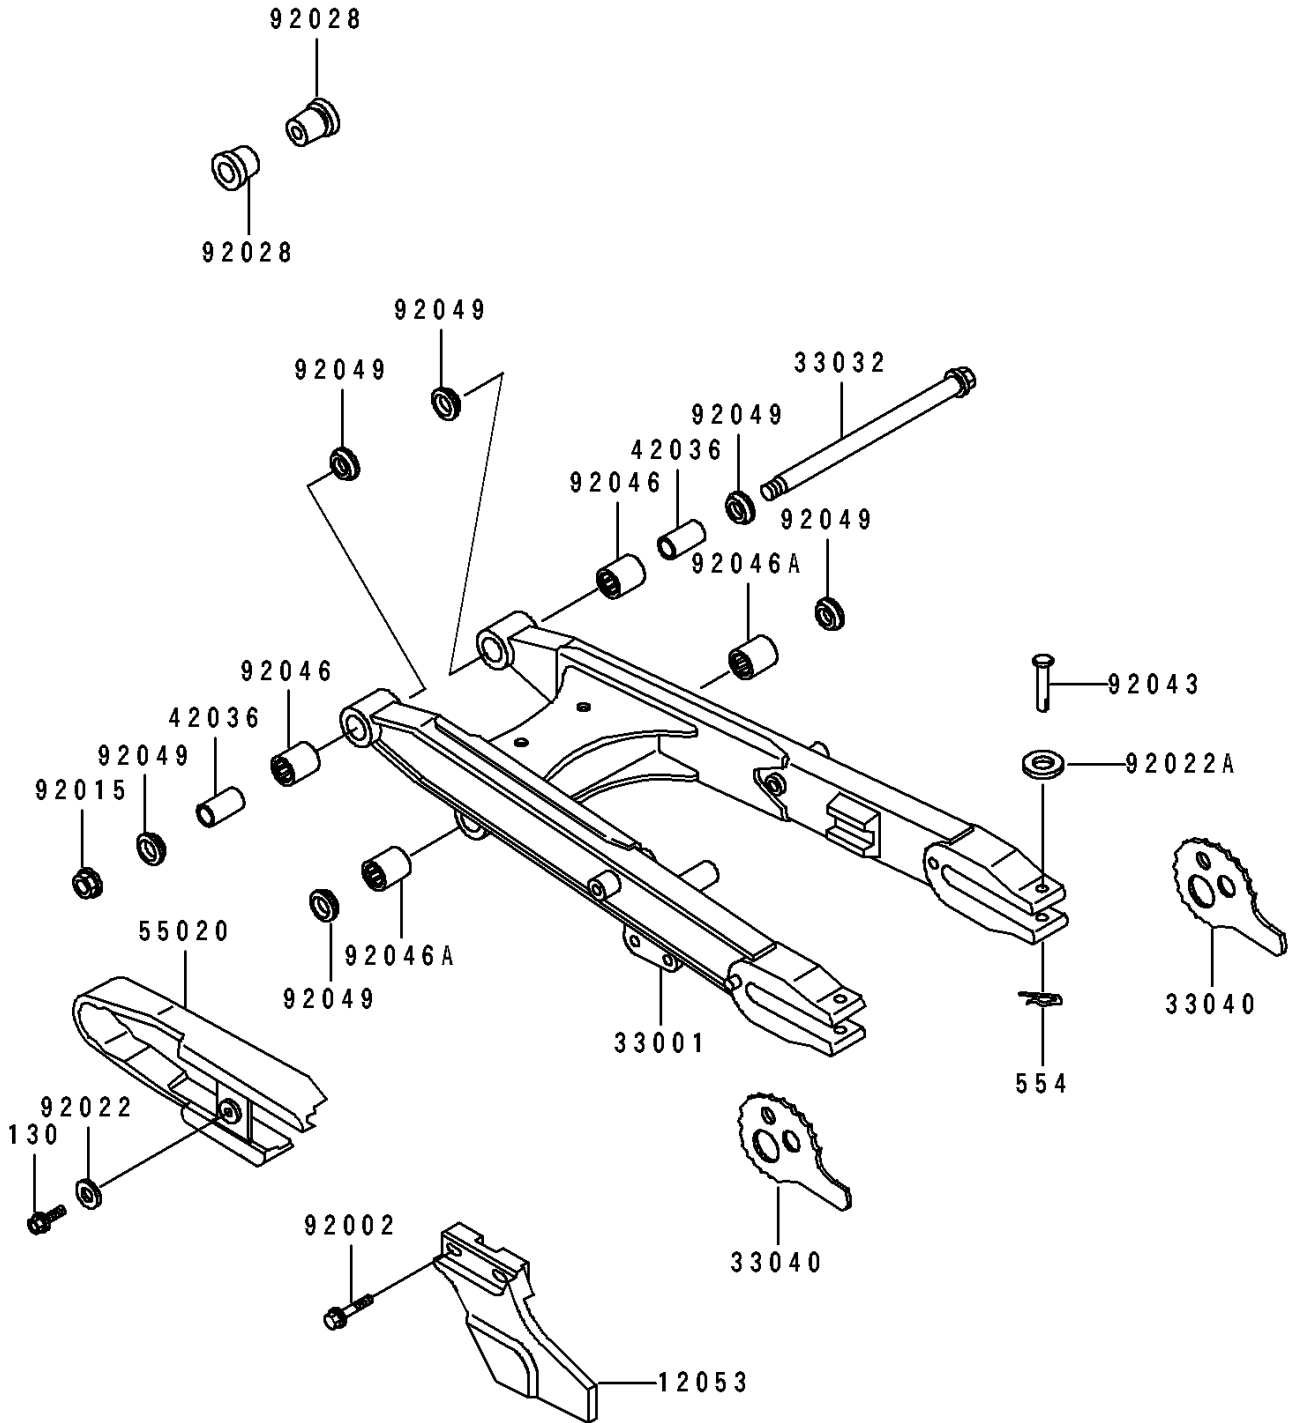

1995 KLR250 PARTS DIAGRAM

Swingarm

F2141

1995 KLR250 PARTS LIST

Swingarm

ITEM NAME	PART NUMBER	QUANTITY
GUIDE-CHAIN,RR (Ref # 12053)	12053-1104	1
ARM-COMP-SWING,SILVER NO.25 (Ref # 33001)	33001-1253-CE	1
SHAFT-SWING ARM (Ref # 33032)	33032-1108	1
ADJUSTER-CHAIN (Ref # 33040)	33040-1060	2
SLEEVE,15.1X20X42.5 (Ref # 42036)	42036-1103	2
GUARD,CHAIN,FR (Ref # 55020)	55020-1154	1
BOLT,6X45 (Ref # 92002)	92002-1088	2
NUT,14MM (Ref # 92015)	92015-1459	1
WASHER,5.5X20X1.2 (Ref # 92022)	92022-104	1
WASHER,6.2X11X1.5 (Ref # 92022A)	92022-183	2
BUSHING,SWING ARM (Ref # 92028)	92028-1261	2
PIN,6X44.5 (Ref # 92043)	92043-1110	2
BEARING-NEEDLE,BM202726 (Ref # 92046)	92046-1110	2
BEARING-NEEDLE,BTM202730 (Ref # 92046A)	92046-1113	2
SEAL-OIL,ARM,CNT (Ref # 92049)	92049-1109	6
BOLT-FLANGED (Ref # 130)	130G0512	1
PIN-SNAP (Ref # 554)	554A0600	2