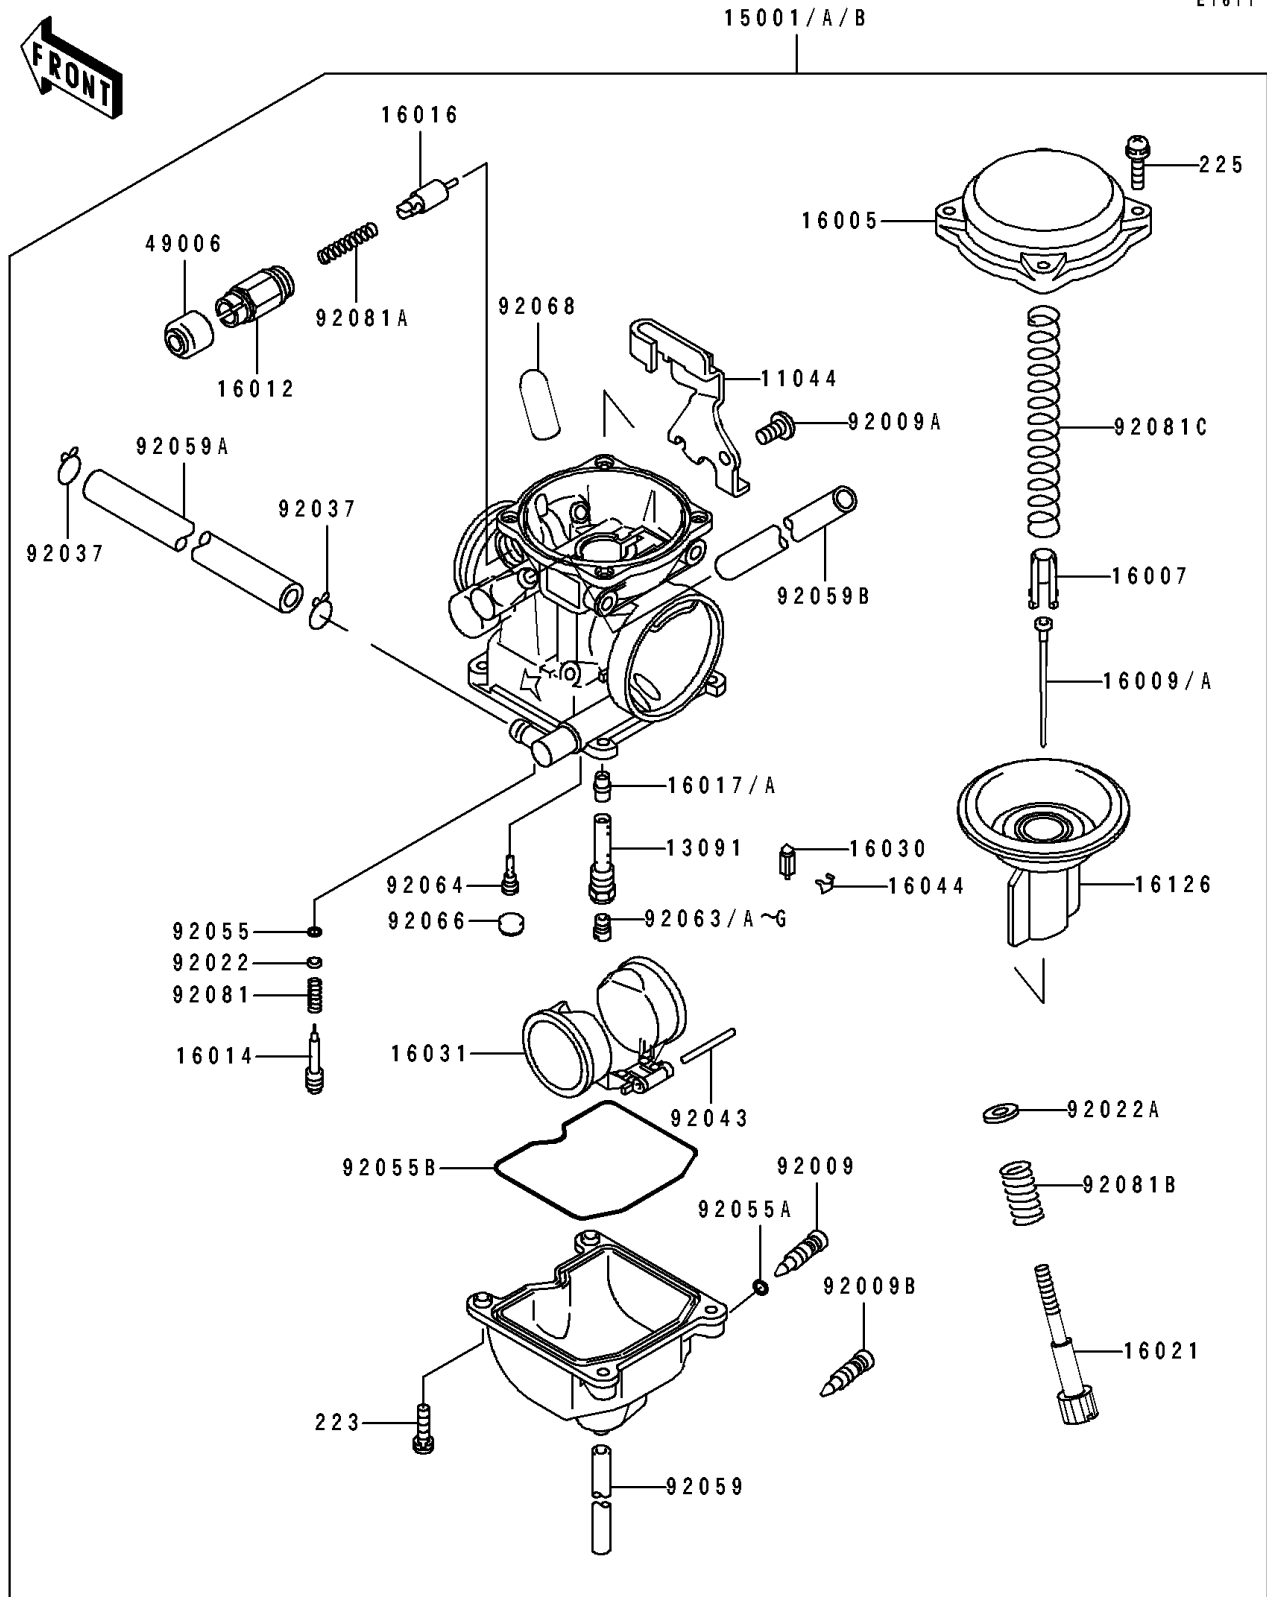

1995 KLR250 PARTS DIAGRAM

Carburetor

E1611