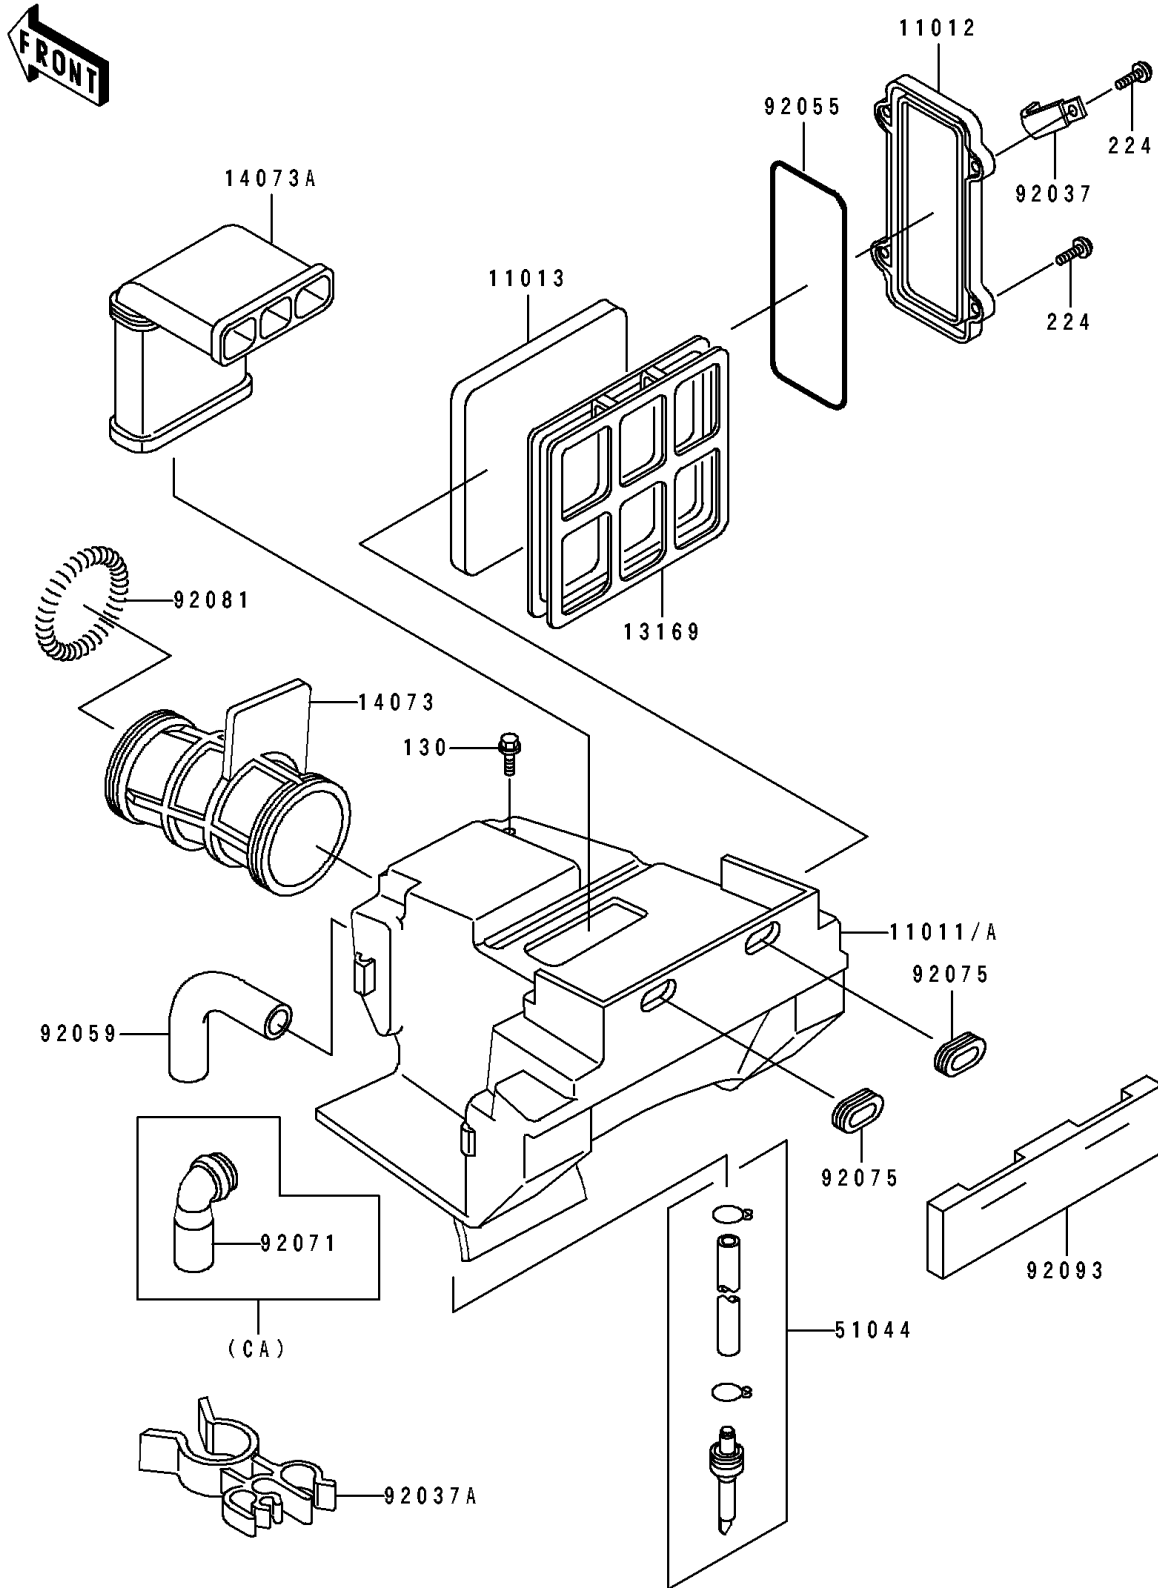

1995 KLR250 PARTS DIAGRAM

Air Cleaner

E1130

1995 KLR250 PARTS LIST

Air Cleaner

ITEM NAME	PART NUMBER	QUANTITY
CASE-AIR FILTER (Ref # 11011)	11011-1275	1
CASE-AIR FILTER (Ref # 11011A)	11011-1276	1
CAP,ELEMENT (Ref # 11012)	11012-1661	1
ELEMENT-AIR FILTER (Ref # 11013)	11013-1117	1
PLATE,ELEMENT (Ref # 13169)	13169-1851	1
DUCT,CARBURETOR (Ref # 14073)	14073-1184	1
DUCT,INTAKE (Ref # 14073A)	14073-1185	1
TUBE-ASSY,AIR FILTER (Ref # 51044)	51044-1087	1
CLAMP,WIRING HARNESS (Ref # 92037)	92037-1069	1
CLAMP (Ref # 92037A)	92037-1886	1
RING-O,AIR FILTER (Ref # 92055)	92055-1254	1
TUBE,BREATHER (Ref # 92059)	92059-1482	1
GROMMET,AIR FILTER (Ref # 92071)	92071-1114	1
DAMPER (Ref # 92075)	92075-1513	2
SPRING,COIL (Ref # 92081)	92081-1177	1
SEAL (Ref # 92093)	92093-1187	1
BOLT-FLANGED,6X12 (Ref # 130)	130G0612	1
SCREW-PAN-WP-CROS (Ref # 224)	224C0614	4