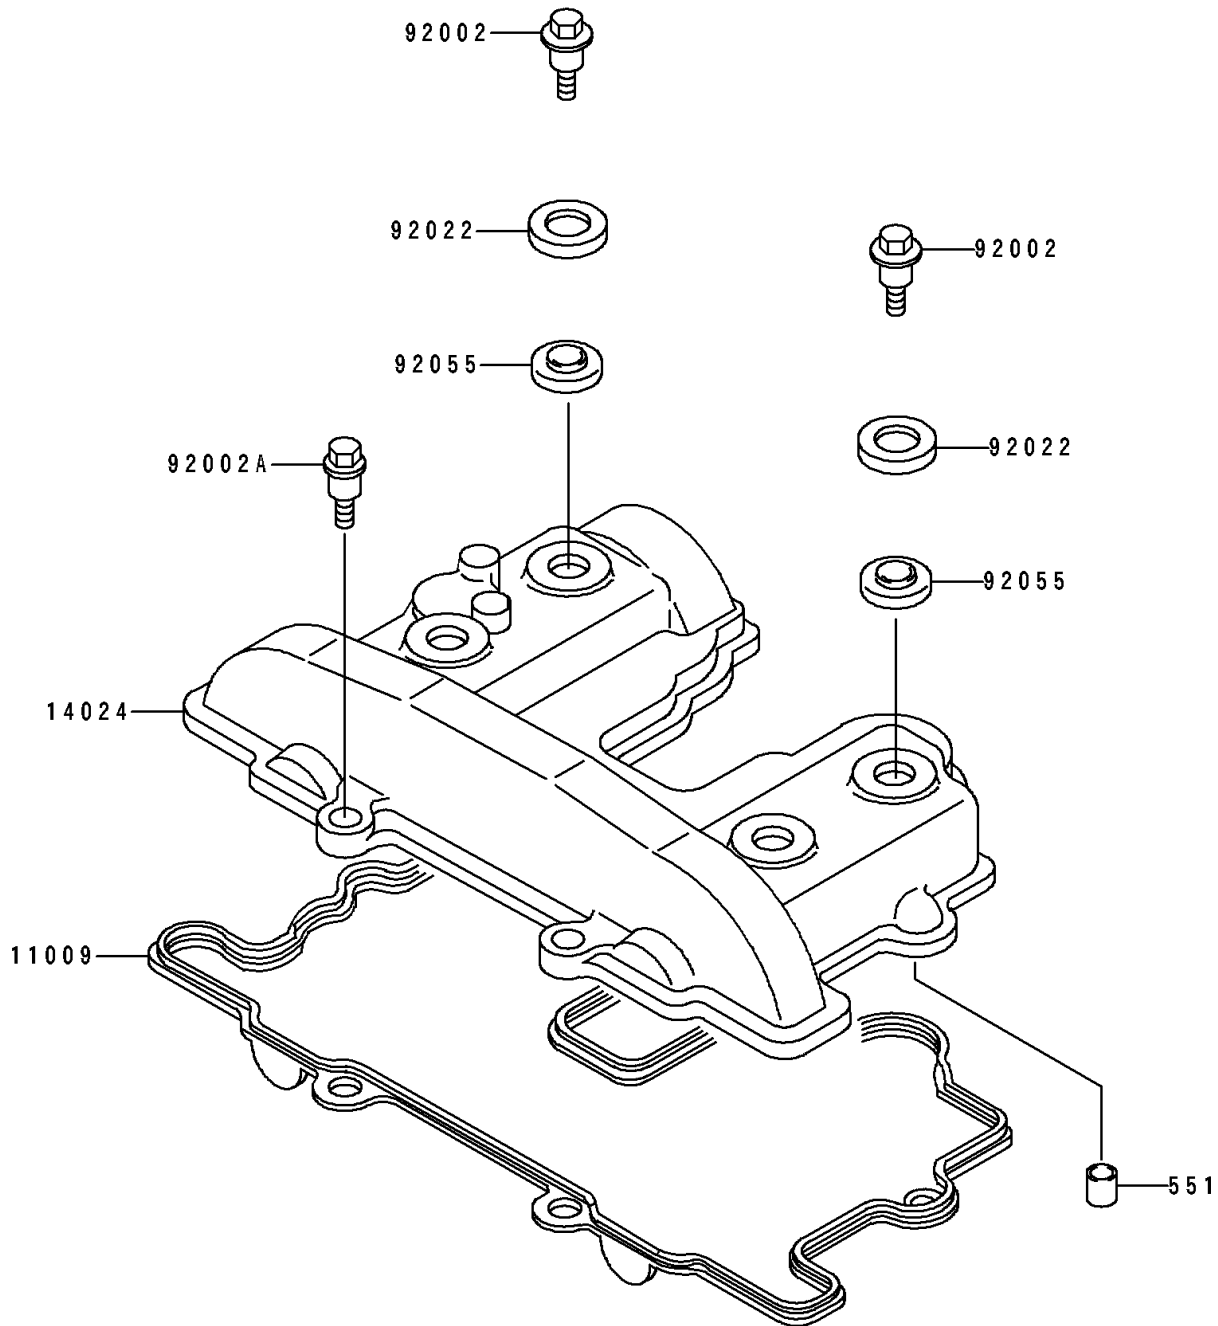

1995 KLR250 PARTS DIAGRAM

Cylinder Head Cover

E1112

1995 KLR250 PARTS LIST

Cylinder Head Cover

ITEM NAME	PART NUMBER	QUANTITY
GASKET,HEAD COVER (Ref # 11009)	11009-1607	1
COVER,CYLINDER HEAD (Ref # 14024)	14024-1218	1
BOLT,L=20.5 (Ref # 92002)	92002-1327	4
BOLT,L=21 (Ref # 92002A)	92002-1382	2
WASHER,HEAD COVER BOLT (Ref # 92022)	92022-1487	4
RING-O,HEAD COVER BOLT (Ref # 92055)	92055-1225	4
PIN-DOWEL (Ref # 551)	551A1016	2