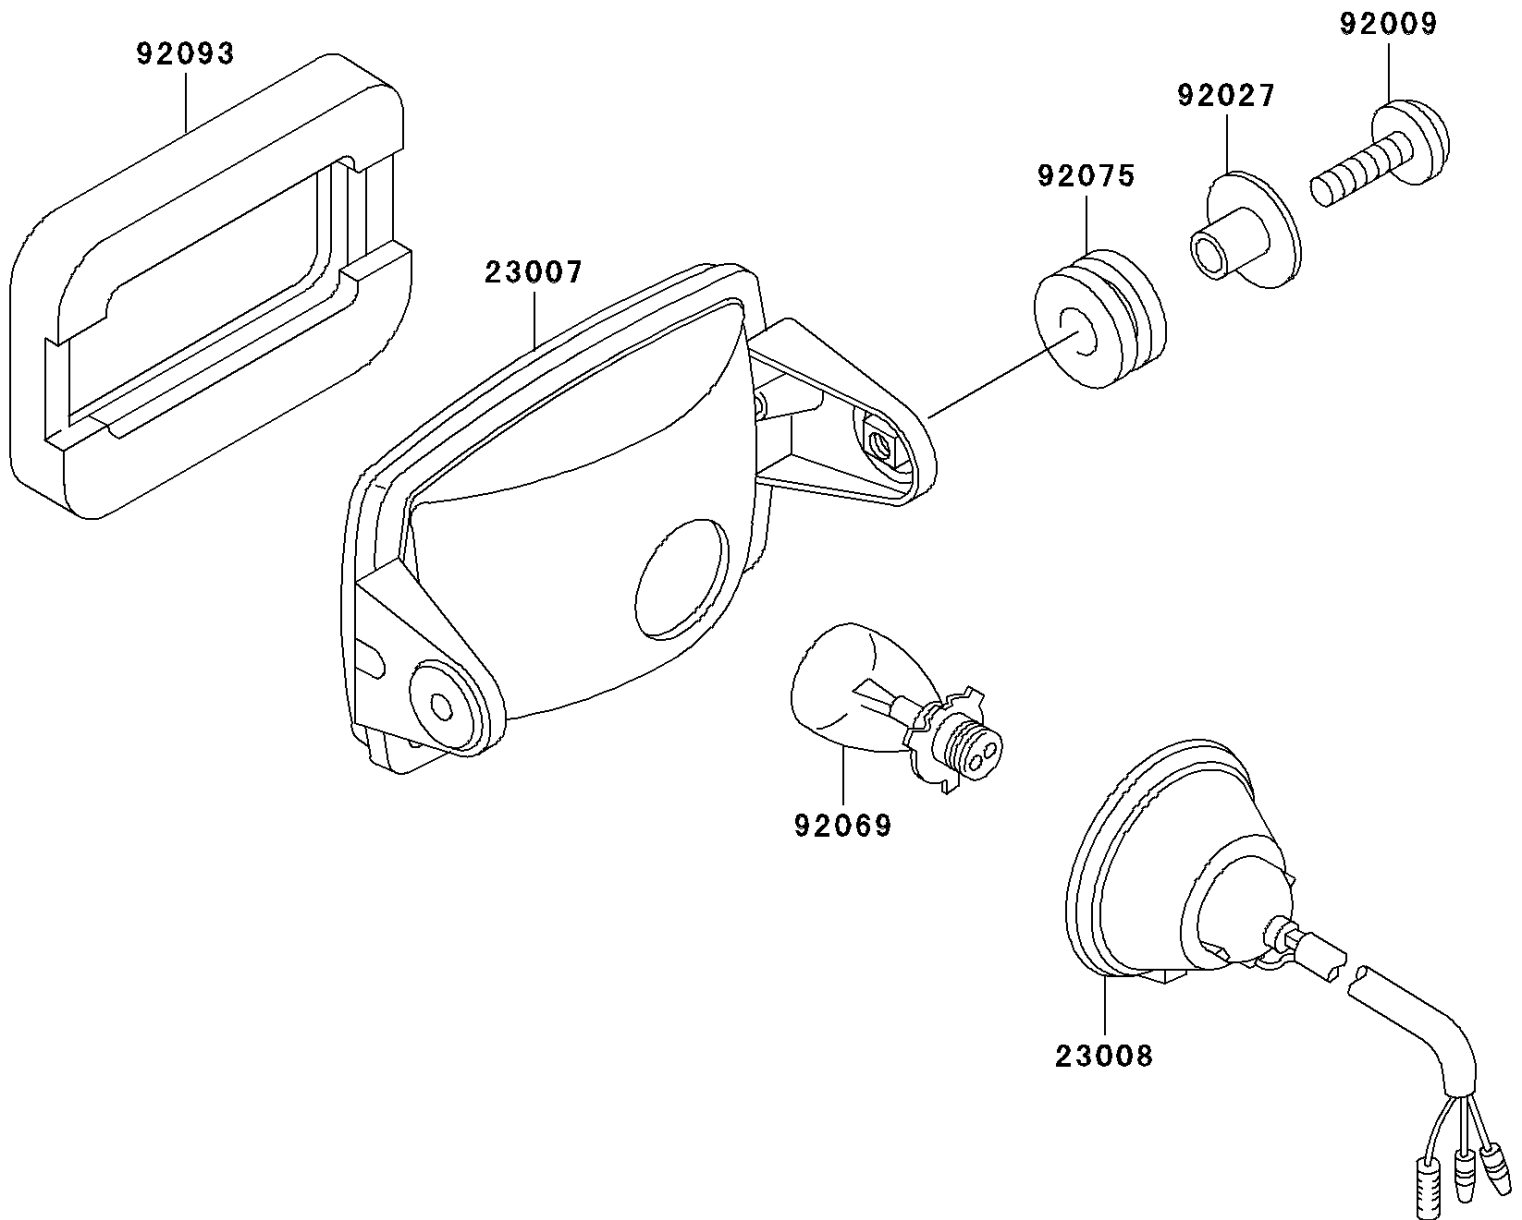

2001 Lakota Sport PARTS DIAGRAM

Headlight(s)

F2710

2001 Lakota Sport PARTS LIST

Headlight(s)

ITEM NAME	PART NUMBER	QUANTITY
LENS-COMP,HEAD LAMP (Ref # 23007)	23007-1183	1
SOCKET-ASSY,HEAD LAMP (Ref # 23008)	23008-1358	1
SCREW,6X22,BLACK (Ref # 92009)	92009-1256	2
COLLAR,L=13.1,BLACK (Ref # 92027)	92027-1450	2
BULB,12V 45/45W (Ref # 92069)	92069-1061	1
DAMPER (Ref # 92075)	92075-1690	2
SEAL,HEAD LAMP (Ref # 92093)	92093-1222	1