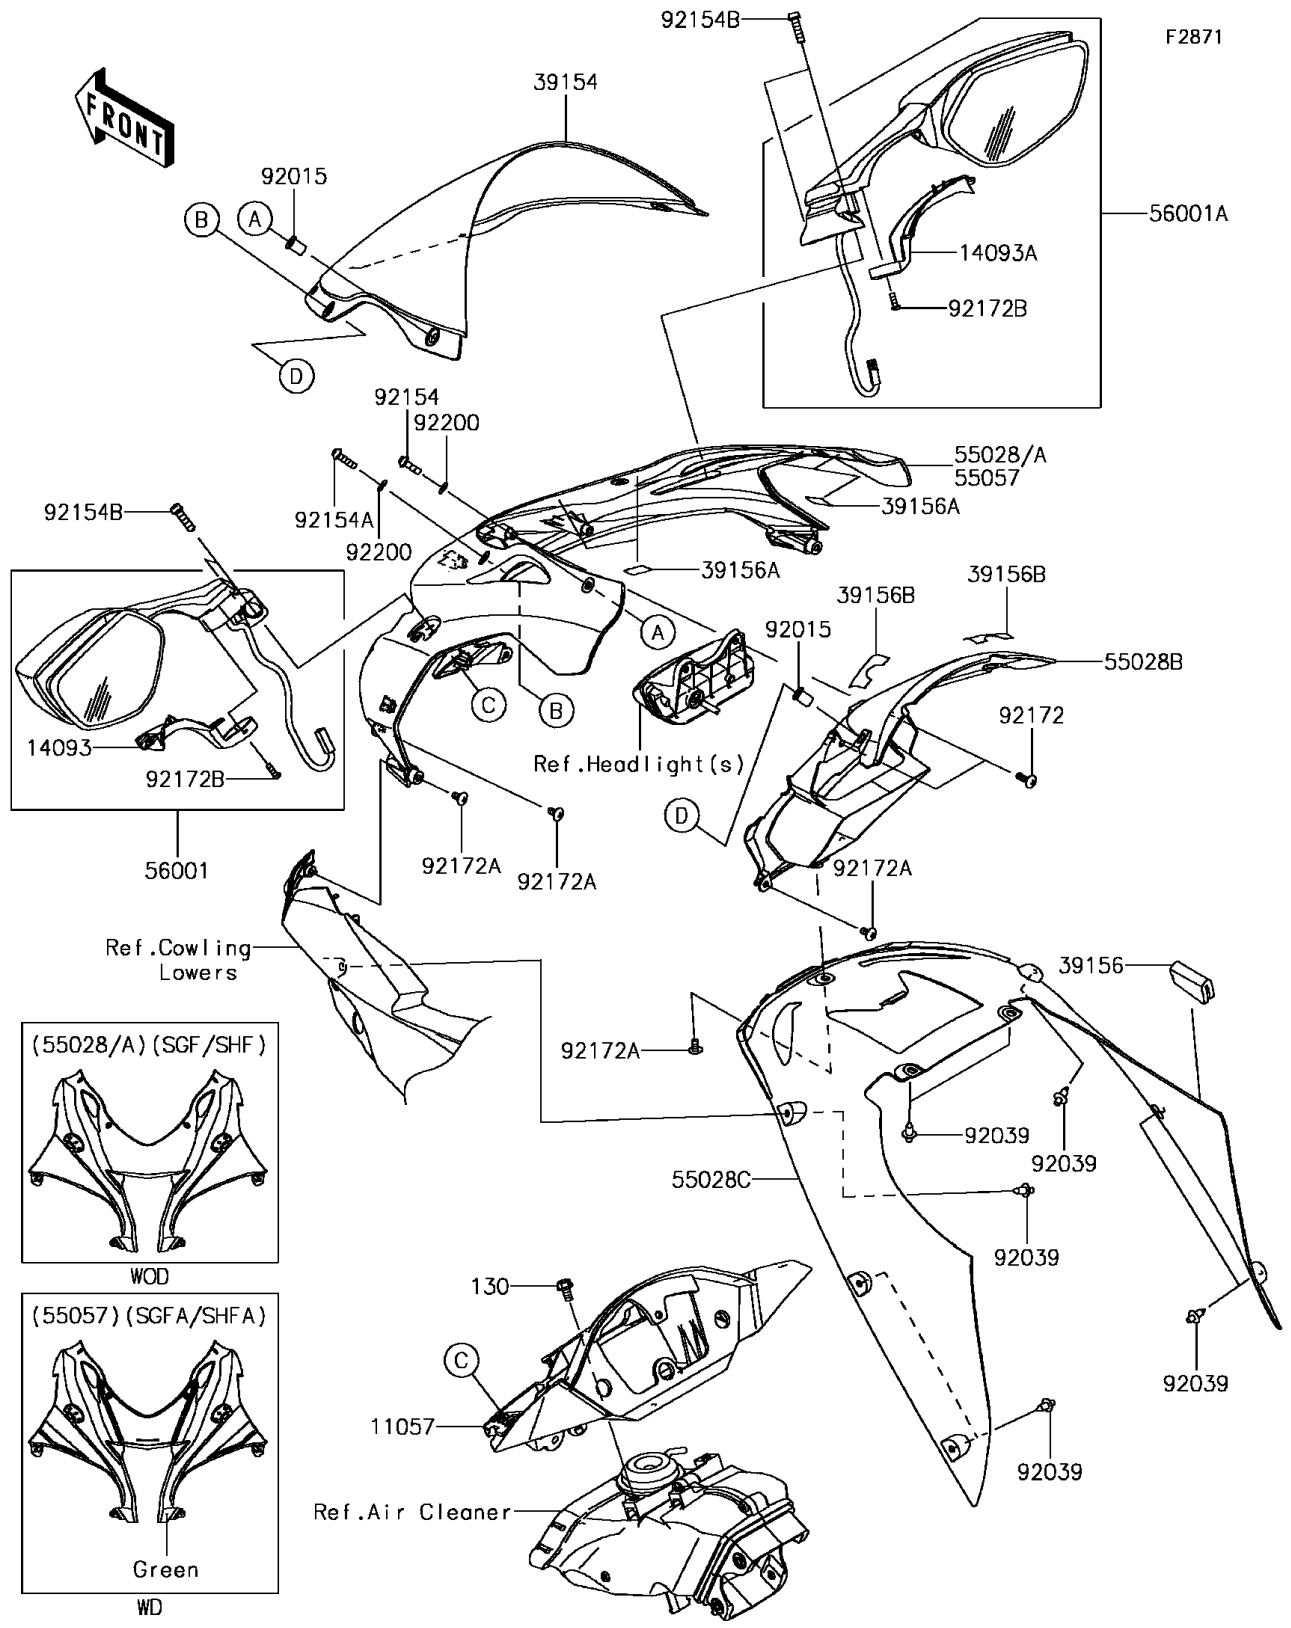

# 2016 Ninja ZX-10R ABS KRT Edition PARTS DIAGRAM

Cowling

## 2016 Ninja ZX-10R ABS KRT Edition PARTS LIST

### Cowling

ITEM NAME	PART NUMBER	QUANTITY
BOLT-FLANGED,6X12 (Ref # 130)	130BA0612	3
BRACKET,METER (Ref # 11057)	11057-0072	1
COVER,MIRROR,LH (Ref # 14093)	14093-0343	1
COVER,MIRROR,RH (Ref # 14093A)	14093-0344	1
WINDSHIELD (Ref # 39154)	39154-0351	1
PAD (Ref # 39156)	39156-0292	1
PAD,15X20X0.2 (Ref # 39156A)	39156-1784	8
PAD (Ref # 39156B)	39156-2105	2
COWLING,RAM AIR (Ref # 55028B)	55028-0573	1
COWLING,FR,CNT (Ref # 55028C)	55028-0578	1
COWLING,UPP,L.GREEN (Ref # 55057)	55057-5096-777	1
MIRROR-ASSY,LH (Ref # 56001)	56001-0322	1
MIRROR-ASSY,RH (Ref # 56001A)	56001-0323	1
NUT,WELL,5MM (Ref # 92015)	92015-1757	4
RIVET (Ref # 92039)	92039-0068	8
BOLT,SOCKET,5X16 (Ref # 92154)	92154-0209	2
BOLT,SOCKET,5X20 (Ref # 92154A)	92154-0210	2
BOLT,SOCKET,6X22 (Ref # 92154B)	92154-1724	4
SCREW,TAPPING,5X16 (Ref # 92172)	92172-0175	2
SCREW,TAPPING,5X10 (Ref # 92172A)	92172-0335	7
SCREW-PAN-CROS,4X10 (Ref # 92172B)	92172-0871	2
WASHER,NYLONE,5.3X11.5X0.5 (Ref # 92200)	92200-0006	4