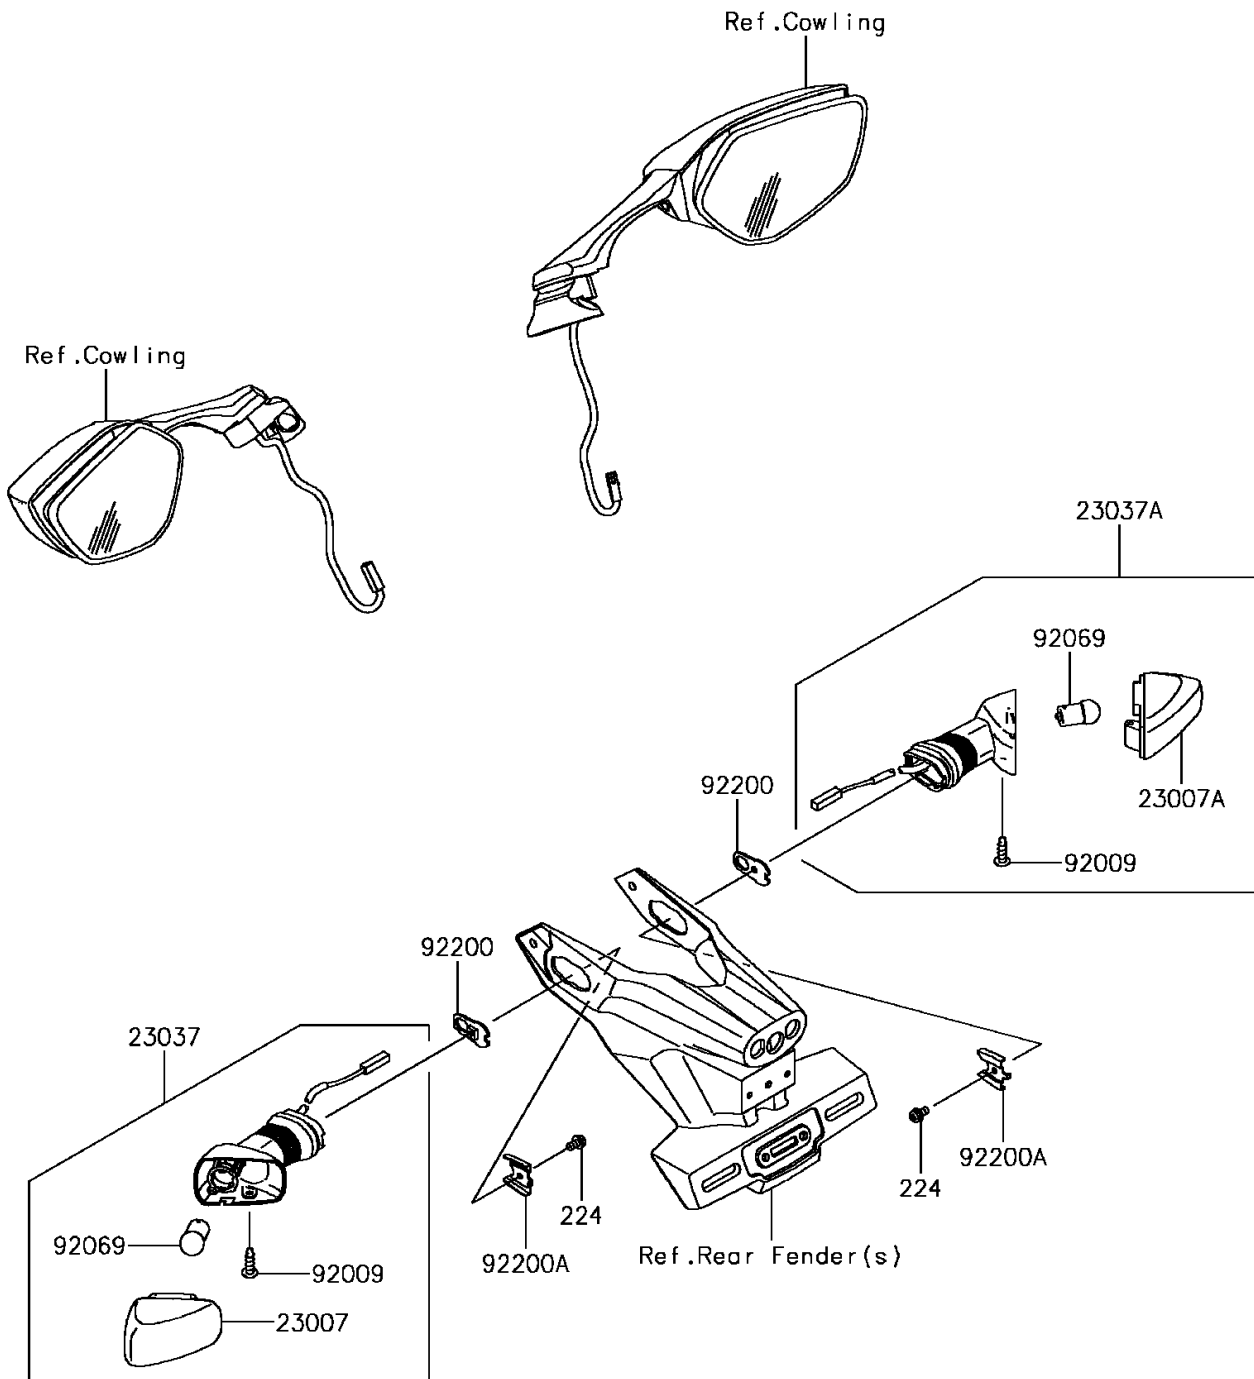

2016 Ninja ZX-10R ABS KRT Edition PARTS DIAGRAM

Turn Signals

F2730

2016 Ninja ZX-10R ABS KRT Edition PARTS LIST

Turn Signals

ITEM NAME	PART NUMBER	QUANTITY
SCREW-PAN-WP-CROS,4X8 (Ref # 224)	224AB0408	2
LENS-COMP,SIGNAL LAMP,RR,LH (Ref # 23007)	23007-0102	1
LENS-COMP,SIGNAL LAMP,RR,RH (Ref # 23007A)	23007-0103	1
LAMP-ASSY-SIGNAL,RR,LH (Ref # 23037)	23037-0145	1
LAMP-ASSY-SIGNAL,RR,RH (Ref # 23037A)	23037-0146	1
SCREW,4X16,BLACK (Ref # 92009)	92009-1158	2
BULB,12V 10W (Ref # 92069)	92069-0020	2
WASHER,NUT 4MM (Ref # 92200)	92200-0854	2
WASHER (Ref # 92200A)	92200-0855	2