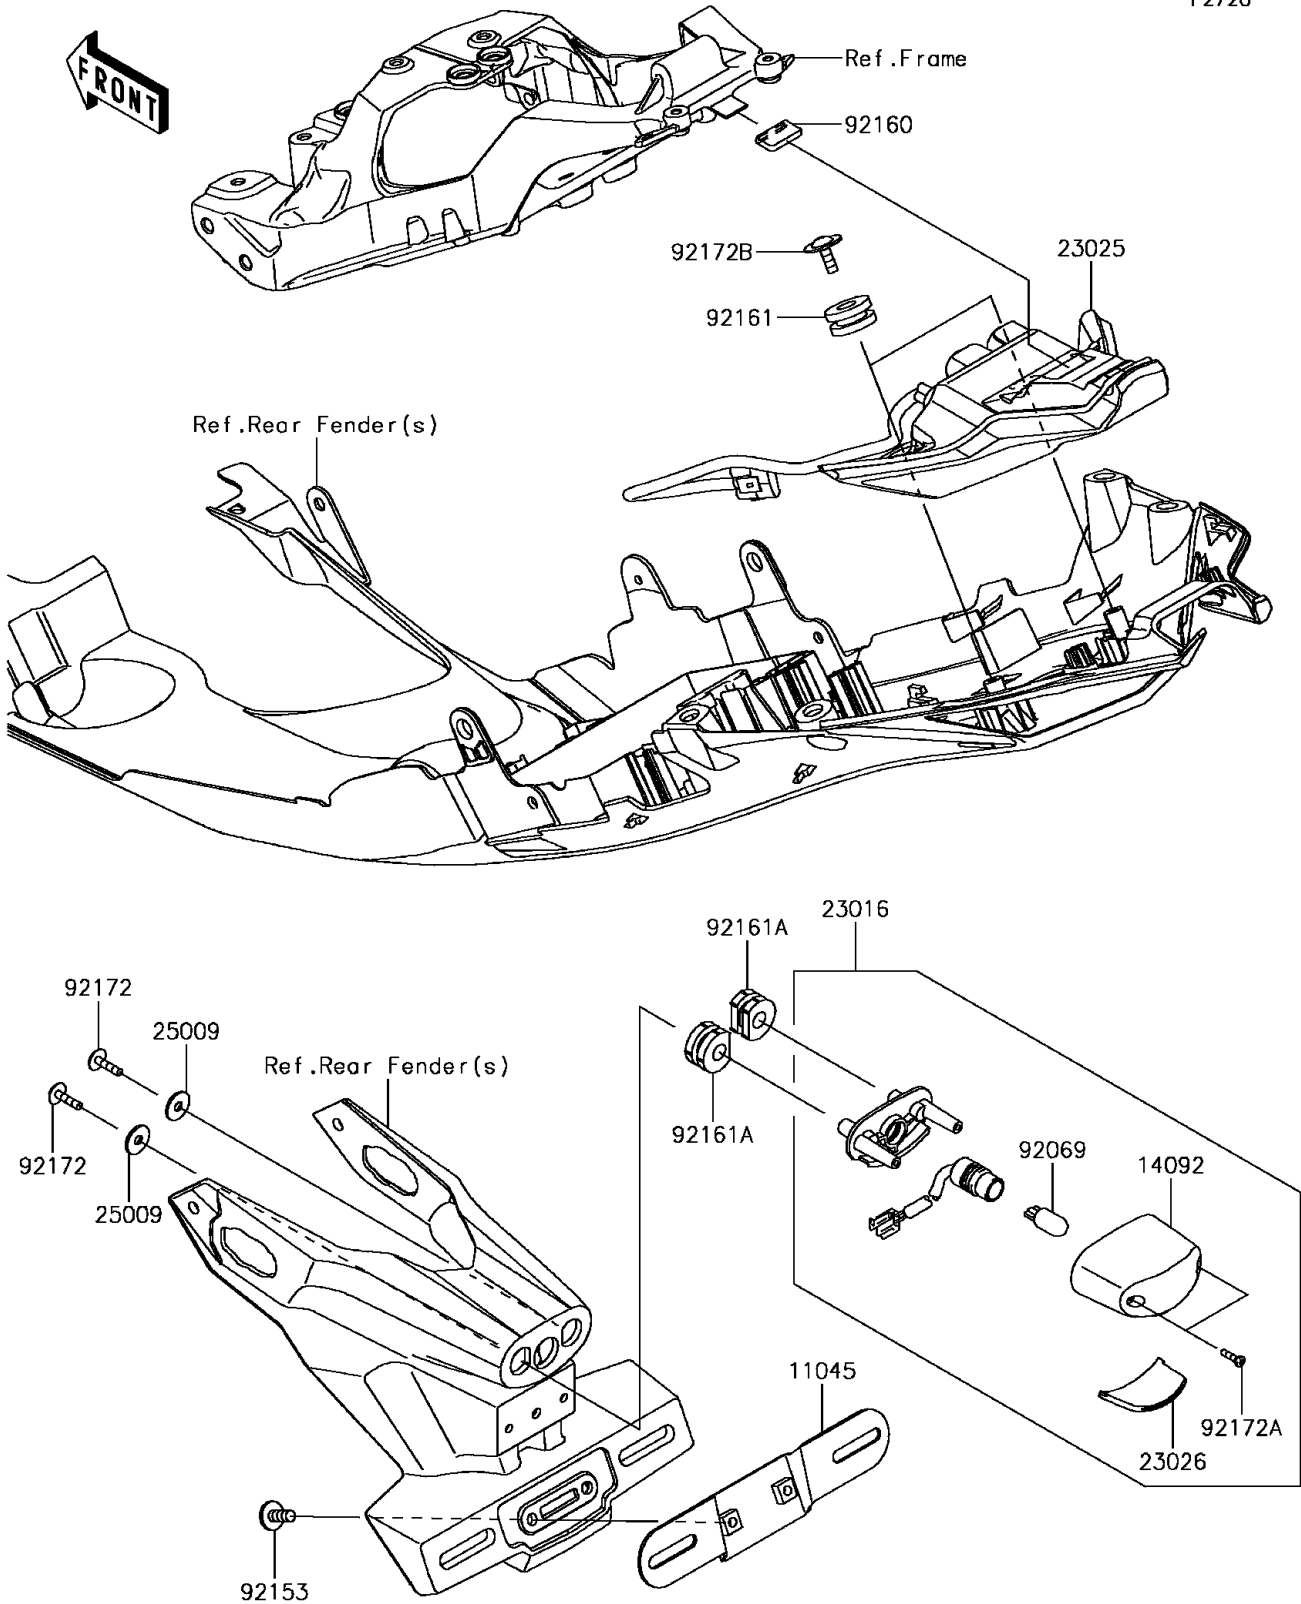

2016 Ninja ZX-10R ABS KRT Edition PARTS DIAGRAM

Taillight(s)

F2720

2016 Ninja ZX-10R ABS KRT Edition PARTS LIST

Taillight(s)

ITEM NAME	PART NUMBER	QUANTITY
BRACKET,LICENSE (Ref # 11045)	11045-1387	1
COVER,LICENSE LAMP (Ref # 14092)	14092-0001	1
LAMP-ASSY,LICENSE (Ref # 23016)	23016-0561	1
LAMP-TAIL,LED (Ref # 23025)	23025-0332	1
LENS,LICENCE LAMP (Ref # 23026)	23026-0023	1
WASHER,5.2X16X1.2 (Ref # 25009)	25009-004	2
BULB,12V 5W (Ref # 92069)	92069-1016	1
BOLT,SOCKET,6X14 (Ref # 92153)	92153-1446	2
DAMPER (Ref # 92160)	92160-1190	1
DAMPER (Ref # 92161)	92161-0163	2
DAMPER (Ref # 92161A)	92161-0776	2
SCREW,TAPPING,5X16 (Ref # 92172)	92172-0238	2
SCREW,TAPPING,2.9X13 (Ref # 92172A)	92172-0343	2
SCREW,TAPTITE,5X16 (Ref # 92172B)	92172-0481	2