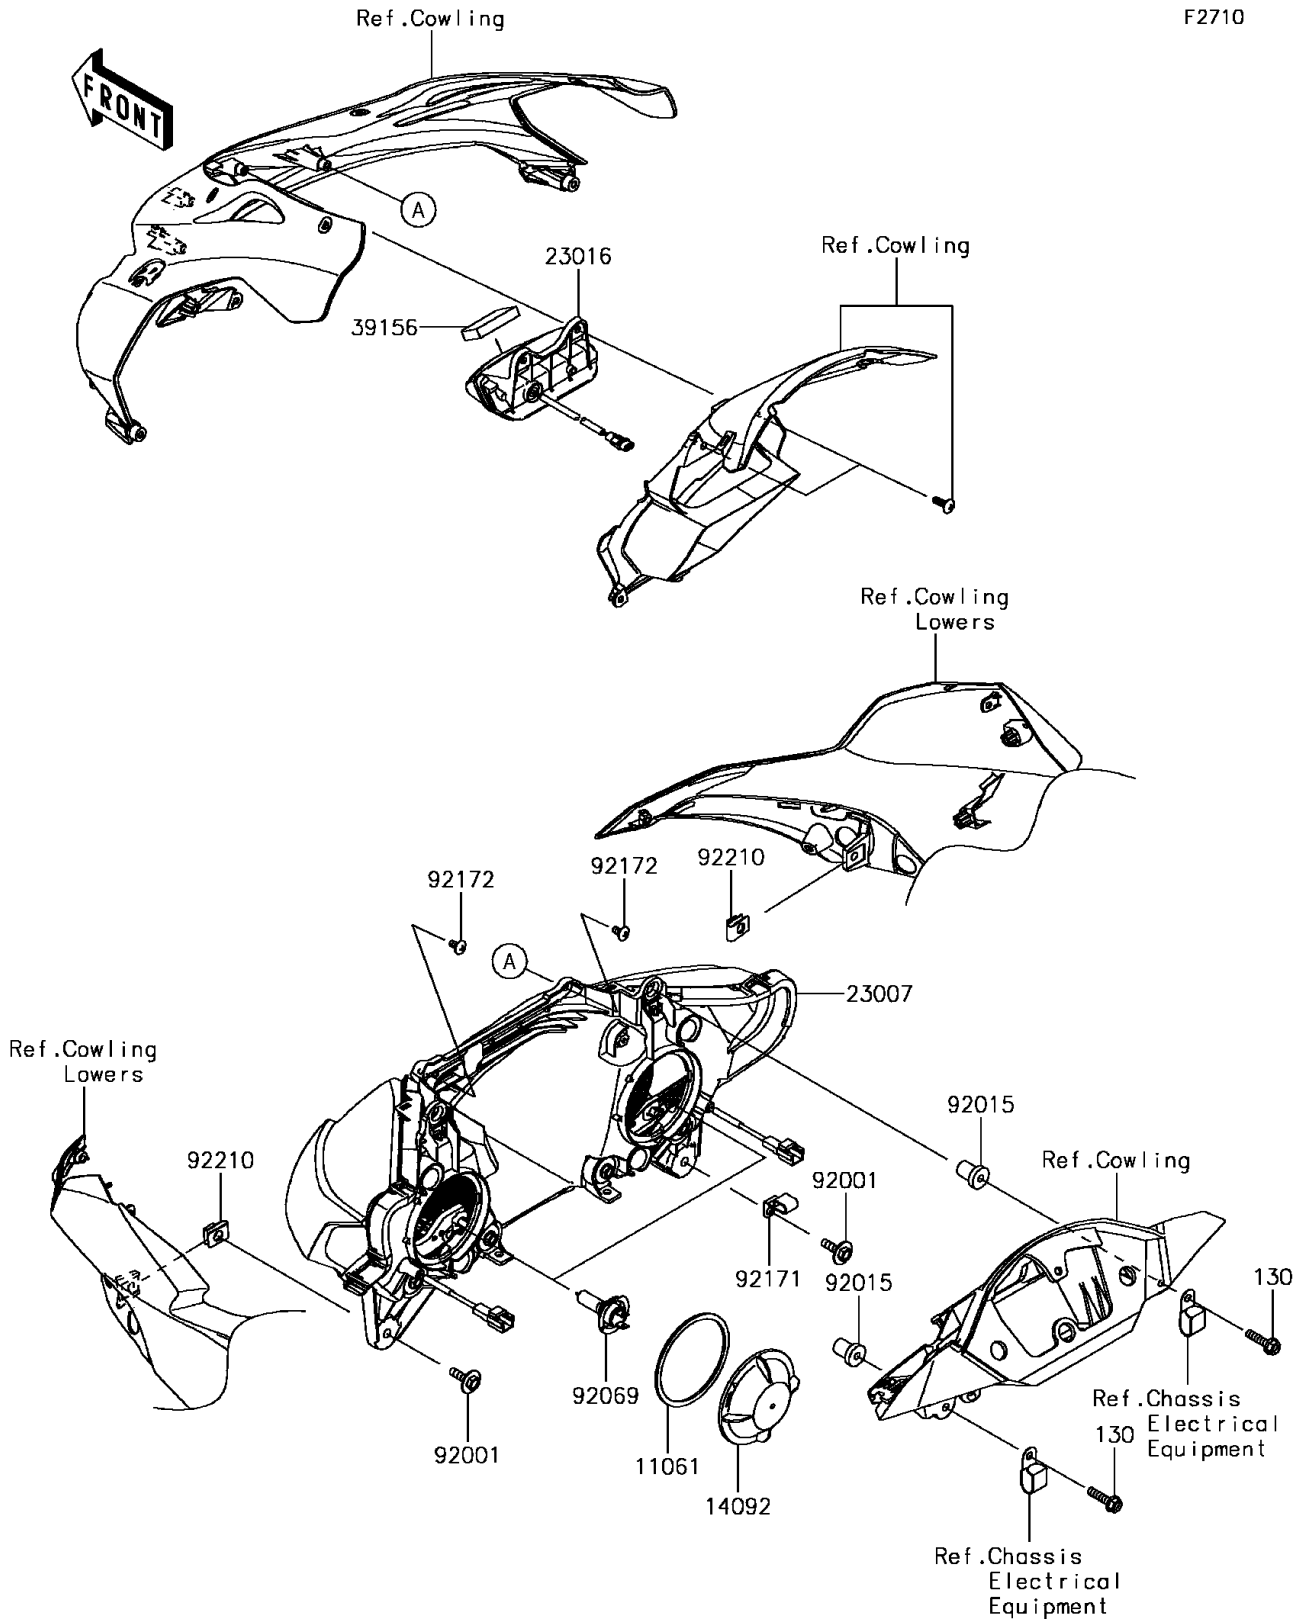

2016 Ninja ZX-10R ABS KRT Edition PARTS DIAGRAM

Headlight(s)

F2710

2016 Ninja ZX-10R ABS KRT Edition PARTS LIST

Headlight(s)

ITEM NAME	PART NUMBER	QUANTITY
BOLT-FLANGED,6X25 (Ref # 130)	130BB0625	2
GASKET (Ref # 11061)	11061-0746	2
COVER,HEAD LAMP (Ref # 14092)	14092-0793	2
LENS-COMP (Ref # 23007)	23007-0203	1
LAMP-ASSY,POSITION LAMP (Ref # 23016)	23016-0045	1
PAD,45X24X8 (Ref # 39156)	39156-2113	1
BOLT,UPSET-WP,6X22 (Ref # 92001)	92001-1774	2
NUT,RUBBER,6MM (Ref # 92015)	92015-1692	2
BULB,12V 55W,H7 (Ref # 92069)	92069-0053	2
CLAMP (Ref # 92171)	92171-0926	1
SCREW,TAPPING,5X10 (Ref # 92172)	92172-0335	2
NUT (Ref # 92210)	92210-0130	2