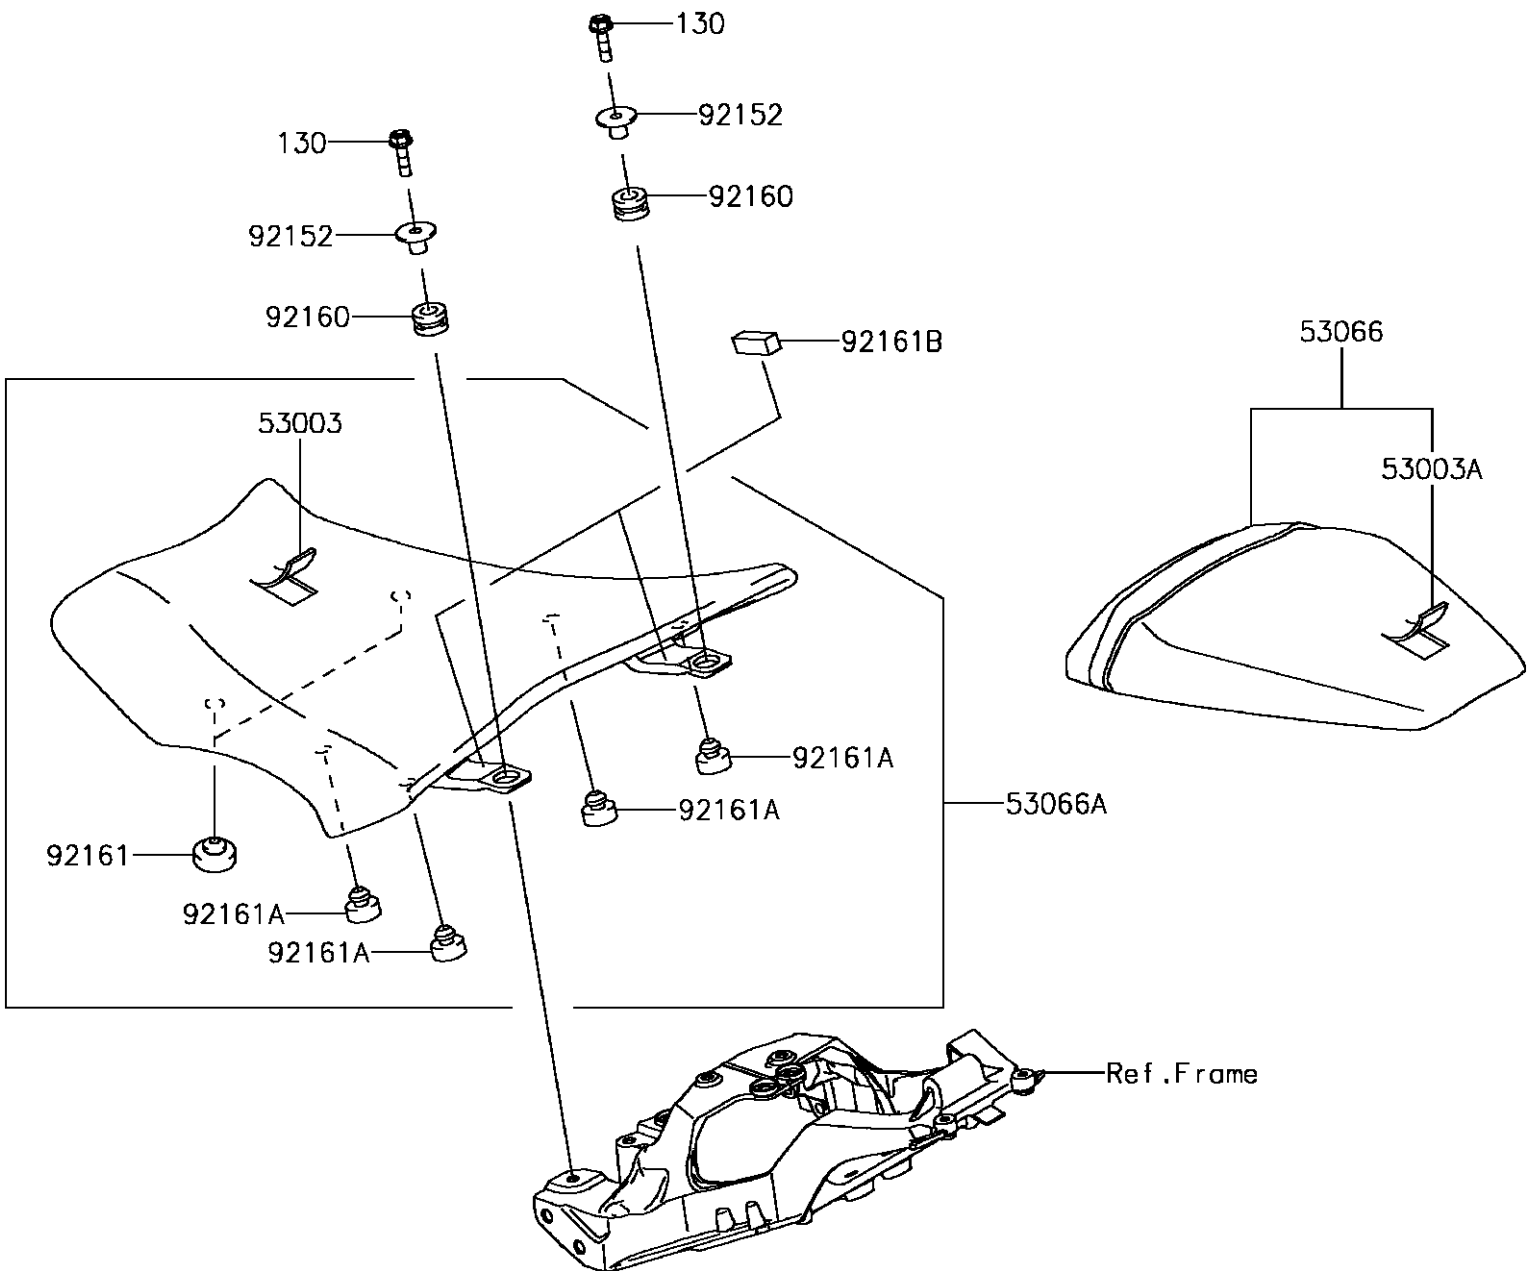

2016 Ninja ZX-10R ABS KRT Edition PARTS DIAGRAM

Seat

F2510

2016 Ninja ZX-10R ABS KRT Edition PARTS LIST

Seat

ITEM NAME	PART NUMBER	QUANTITY
BOLT-FLANGED,6X22 (Ref # 130)	130BA0622	2
LEATHER,FR SEAT,BLACK (Ref # 53003)	53003-0209-MA	1
LEATHER,RR SEAT,BLACK (Ref # 53003A)	53003-0420-MA	1
SEAT-ASSY,RR,BLACK/BLACK (Ref # 53066)	53066-0506-12Y	1
SEAT-ASSY,FR,BLACK (Ref # 53066A)	53066-0521-MA	1
COLLAR (Ref # 92152)	92152-0365	2
DAMPER,10X20X12 (Ref # 92160)	92160-1167	2
DAMPER,SEAT (Ref # 92161)	92161-0095	2
DAMPER (Ref # 92161A)	92161-0223	4
DAMPER,10X30X10 (Ref # 92161B)	92161-1835	2