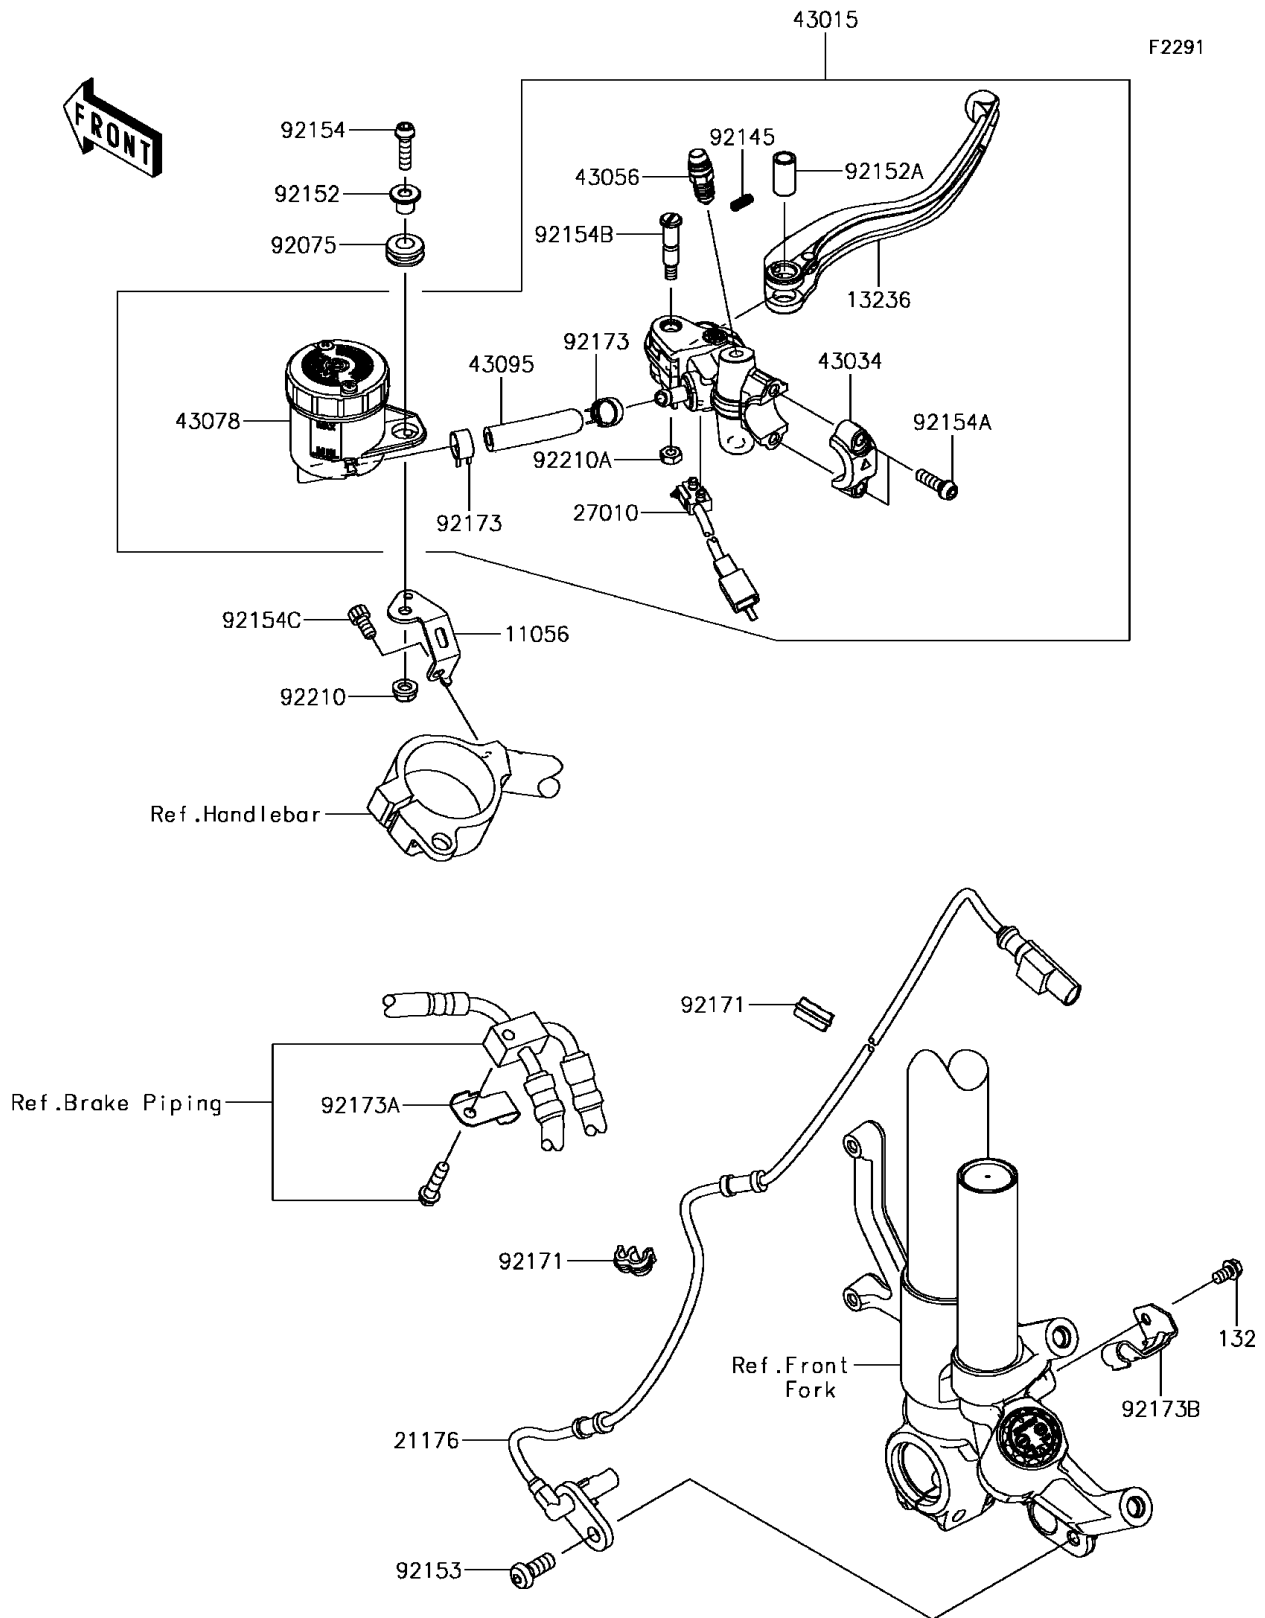

2016 Ninja ZX-10R ABS KRT Edition PARTS DIAGRAM

Front Master Cylinder

2016 Ninja ZX-10R ABS KRT Edition PARTS LIST

Front Master Cylinder

ITEM NAME	PART NUMBER	QUANTITY
BOLT-FLANGED-SMALL,6X10 (Ref # 132)	132BA0610	1
BRACKET,RESERVOIR TANK (Ref # 11056)	11056-7023	1
LEVER-COMP,BRAKE (Ref # 13236)	13236-0770	1
SENSOR,FR WHEEL (Ref # 21176)	21176-0813	1
SWITCH,BRAKE (Ref # 27010)	27010-0831	1
CYLINDER-ASSY-MASTER,FR (Ref # 43015)	43015-0642	1
HOLDER-BRAKE (Ref # 43034)	43034-0121	1
BREATHER-BRAKE (Ref # 43056)	43056-0012	1
RESERVOIR (Ref # 43078)	43078-0577	1
HOSE-BRAKE (Ref # 43095)	43095-0908	1
DAMPER (Ref # 92075)	92075-1028	1
SPRING (Ref # 92145)	92145-1683	1
COLLAR,6X16X10.6 (Ref # 92152)	92152-2110	1
COLLAR,LEVER (Ref # 92152A)	92152-2151	1
BOLT,SOCKET,8X20 (Ref # 92153)	92153-0912	1
BOLT,SOCKET,6X22 (Ref # 92154)	92154-1456	1
BOLT,SOCKET,6X20 (Ref # 92154A)	92154-1644	2
BOLT,LEVER (Ref # 92154B)	92154-1809	1
BOLT,SOCKET,6X12 (Ref # 92154C)	92154-1978	1
CLAMP (Ref # 92171)	92171-0921	2
CLAMP,HOSE (Ref # 92173)	92173-1498	2
CLAMP,UNDER BRACKET (Ref # 92173A)	92173-1507	1
CLAMP,FRONT FORK,LH (Ref # 92173B)	92173-1508	1
NUT,6MM (Ref # 92210)	92210-0991	1
NUT,U (Ref # 92210A)	92210-1424	1