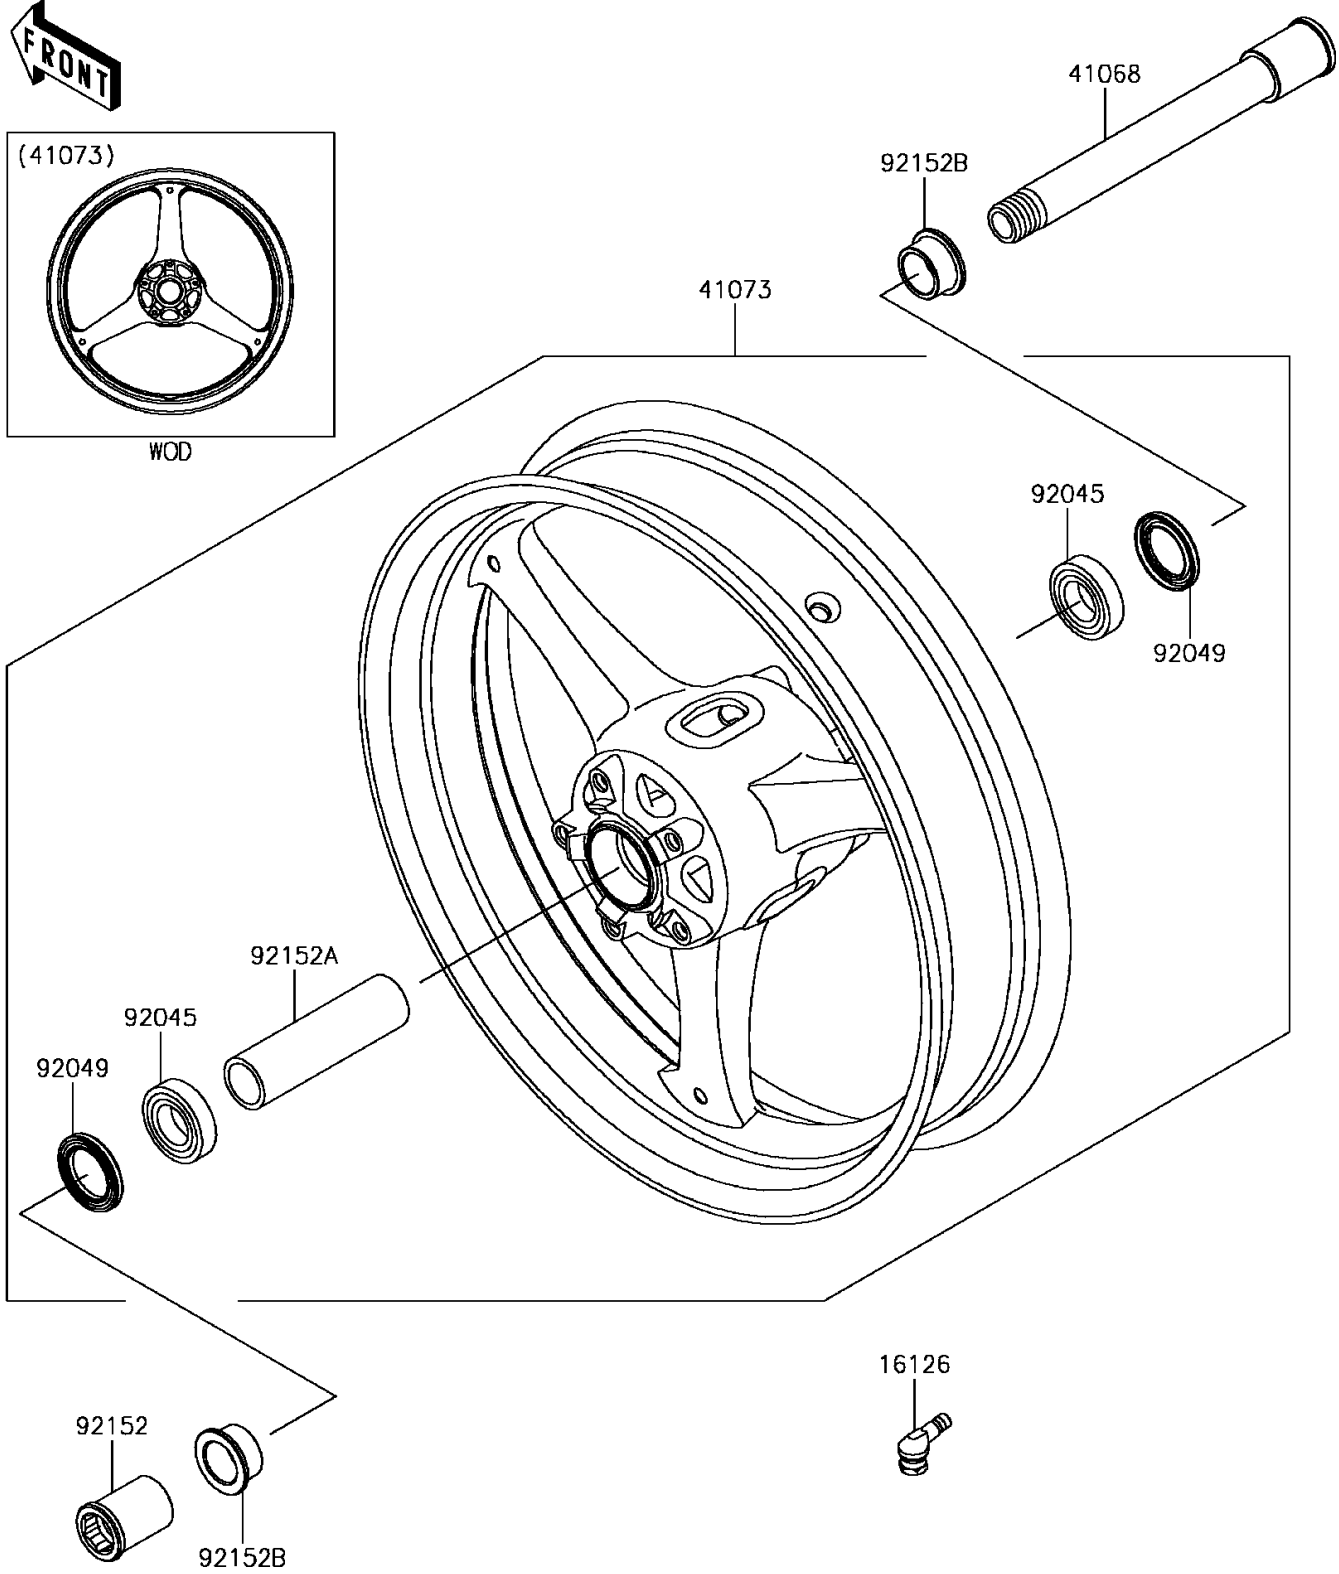

2016 Ninja ZX-10R ABS KRT Edition PARTS DIAGRAM

Front Wheel

F2230

WOD

2016 Ninja ZX-10R ABS KRT Edition PARTS LIST

Front Wheel

ITEM NAME	PART NUMBER	QUANTITY
VALVE (Ref # 16126)	16126-0735	1
AXLE,FR,25X205 (Ref # 41068)	41068-0594	1
WHEEL-ASSY,FR,G.BLACK (Ref # 41073)	41073-0677-18F	1
BEARING-BALL,25X47X12 (Ref # 92045)	92045-0803	2
SEAL-OIL,BJN-C2 32X47X5 (Ref # 92049)	92049-0050	2
COLLAR,FR AXLE,LH,L=44.5 (Ref # 92152)	92152-0240	1
COLLAR,FR HUB,L=115 (Ref # 92152A)	92152-0616	1
COLLAR,25X40X18 (Ref # 92152B)	92152-1947	2