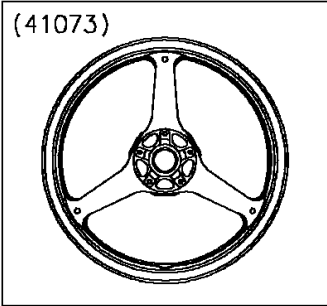

2016 Ninja ZX-10R ABS KRT Edition PARTS DIAGRAM

Front Wheel

F2230

WOD

2016 Ninja ZX-10R ABS KRT Edition PARTS LIST

Front Wheel

ITEM NAME	PART NUMBER	QUANTITY
VALVE (Ref # 16126)	16126-0735	1
AXLE,FR,25X205 (Ref # 41068)	41068-0594	1
WHEEL-ASSY,FR,G.BLACK (Ref # 41073)	41073-0677-18F	1
BEARING-BALL,25X47X12 (Ref # 92045)	92045-0803	2
SEAL-OIL,BJN-C2 32X47X5 (Ref # 92049)	92049-0050	2
COLLAR,FR AXLE,LH,L=44.5 (Ref # 92152)	92152-0240	1
COLLAR,FR HUB,L=115 (Ref # 92152A)	92152-0616	1
COLLAR,25X40X18 (Ref # 92152B)	92152-1947	2