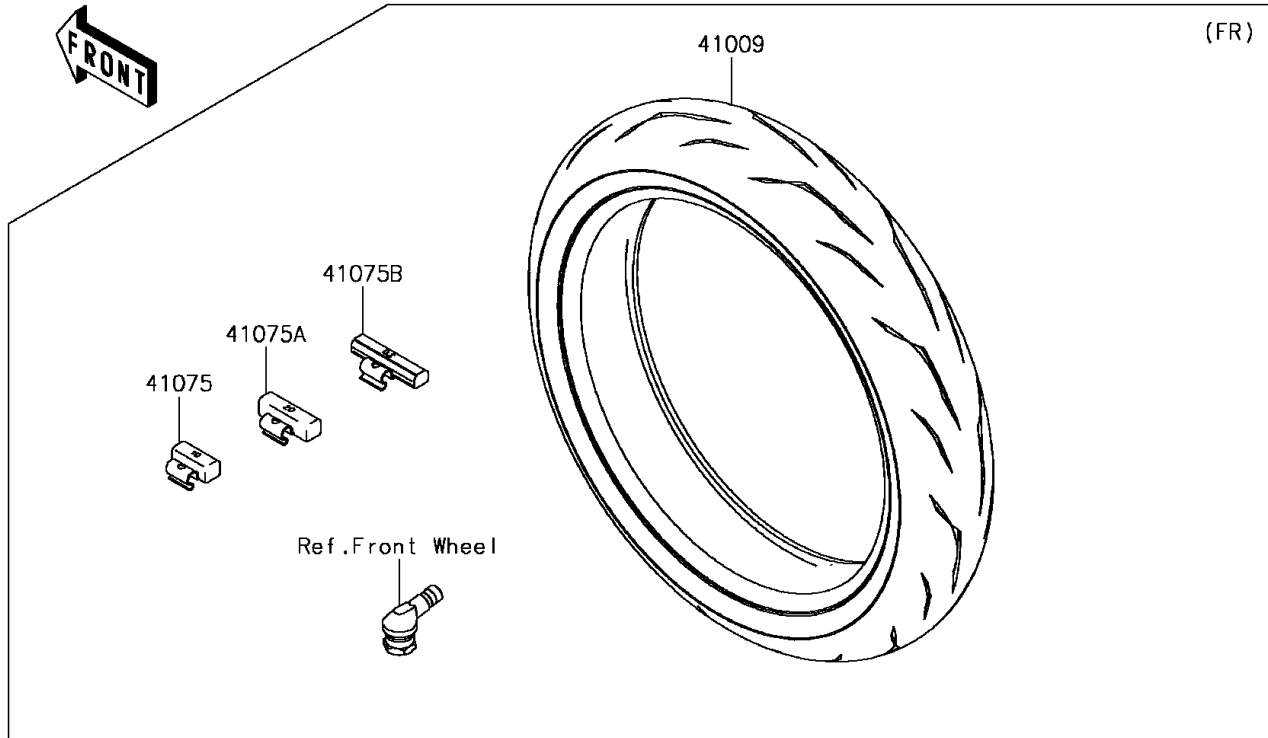

# 2016 Ninja ZX-10R ABS KRT Edition PARTS DIAGRAM

Tires

F2210

### Tires

ITEM NAME	PART NUMBER	QUANTITY
TIRE,FR,120/70ZR17(58W),RS10F (Ref # 41009)	41009-0726	1
TIRE,RR,190/55ZR17(75W),RS10 (Ref # 41009A)	41009-0727	1
BALANCER-WHEEL,10G,SILVER (Ref # 41075)	41075-0007	AR
BALANCER-WHEEL,20G,SILVER (Ref # 41075A)	41075-0008	AR
BALANCER-WHEEL,30G,SILVER (Ref # 41075B)	41075-0009	AR