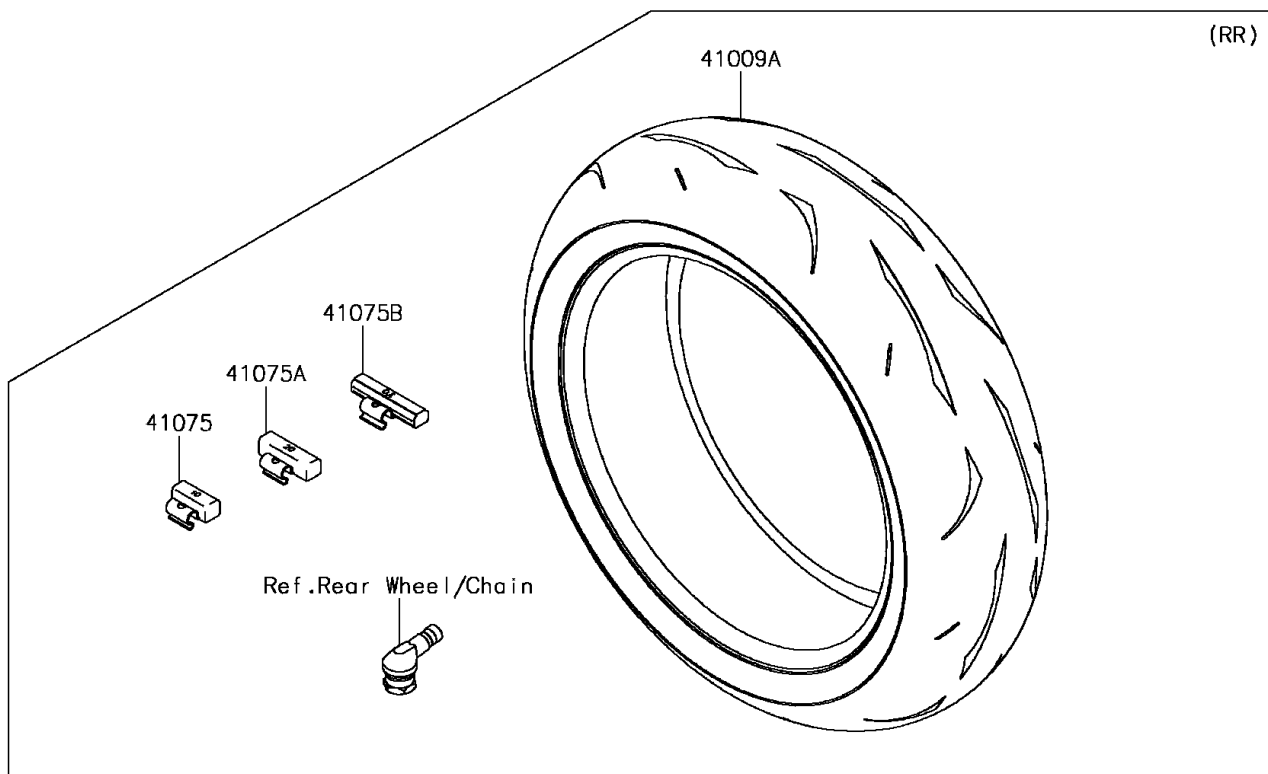

# 2016 Ninja ZX-10R ABS KRT Edition PARTS DIAGRAM

Tires

F2210

### Tires

ITEM NAME	PART NUMBER	QUANTITY
TIRE,FR,120/70ZR17(58W),RS10F (Ref # 41009)	41009-0726	1
TIRE,RR,190/55ZR17(75W),RS10 (Ref # 41009A)	41009-0727	1
BALANCER-WHEEL,10G,SILVER (Ref # 41075)	41075-0007	AR
BALANCER-WHEEL,20G,SILVER (Ref # 41075A)	41075-0008	AR
BALANCER-WHEEL,30G,SILVER (Ref # 41075B)	41075-0009	AR