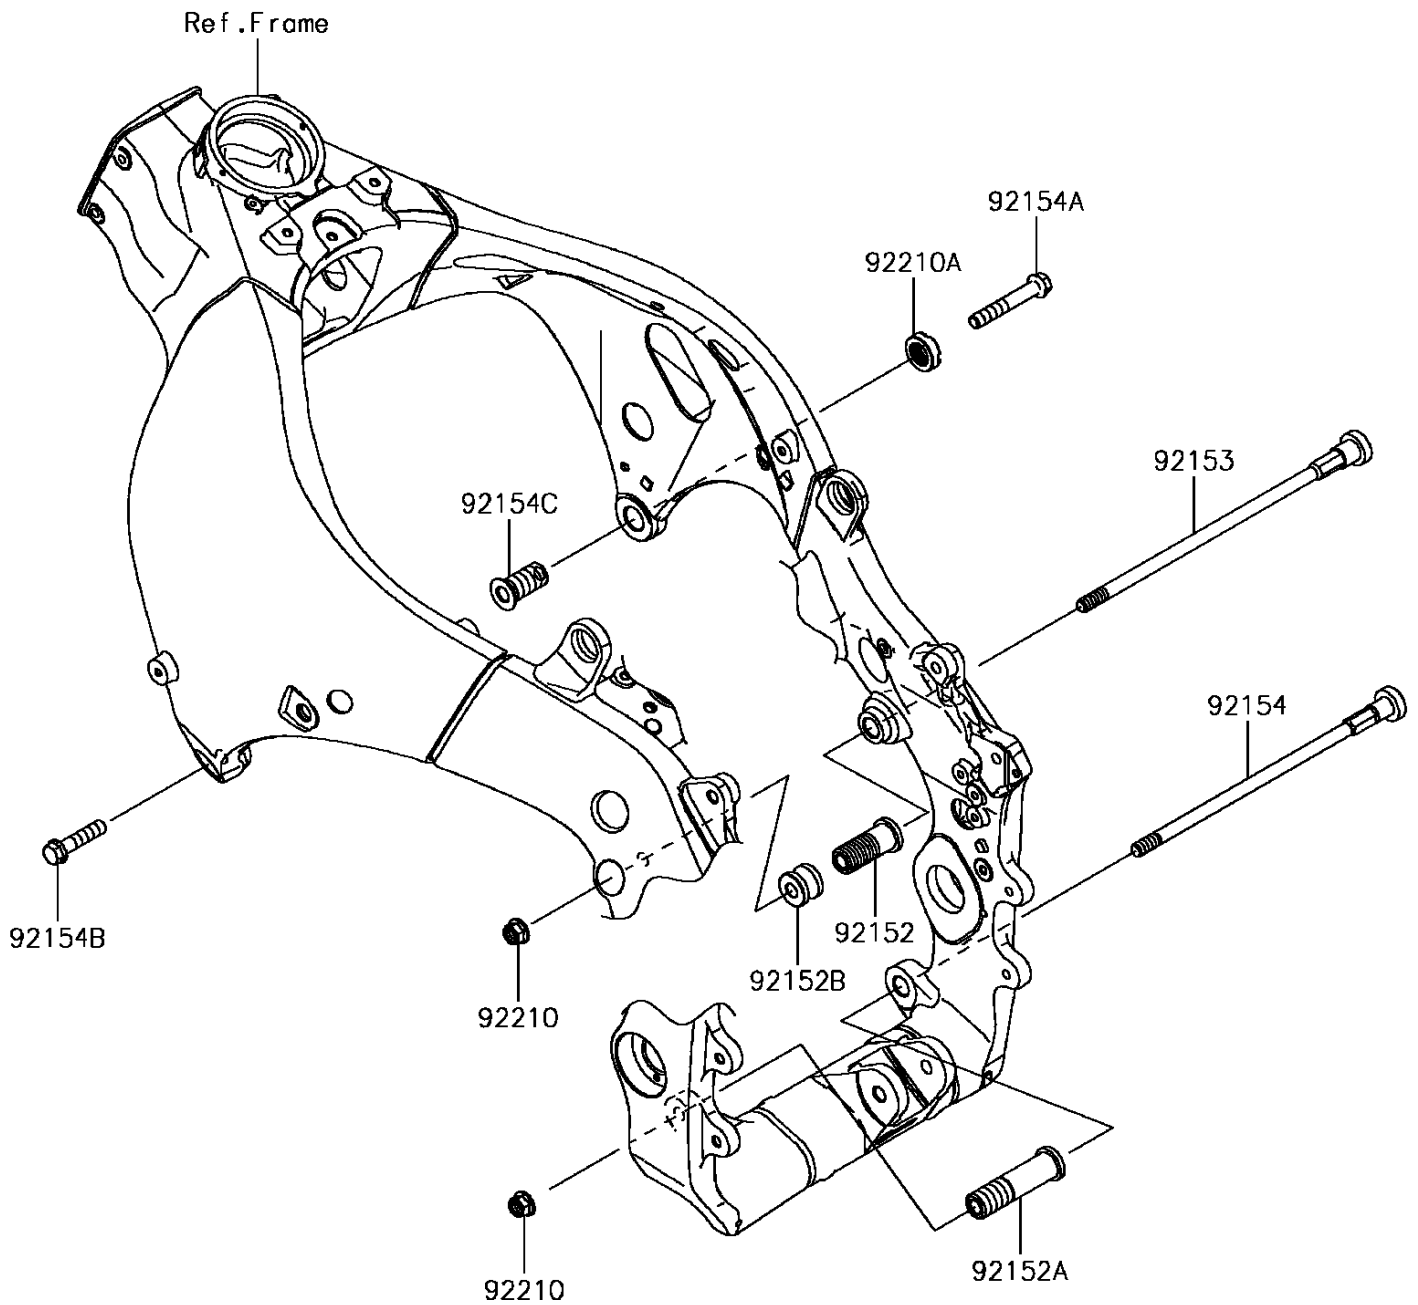

2016 Ninja ZX-10R ABS KRT Edition PARTS DIAGRAM

Engine Mount

F2122

2016 Ninja ZX-10R ABS KRT Edition PARTS LIST

Engine Mount

ITEM NAME	PART NUMBER	QUANTITY
COLLAR,ENGINE MOUNT (Ref # 92152)	92152-0076	1
COLLAR,10.5X20X80 (Ref # 92152A)	92152-0860	1
COLLAR (Ref # 92152B)	92152-0984	1
BOLT,SOCKET,10X279 (Ref # 92153)	92153-1329	1
BOLT,SOCKET,10X260 (Ref # 92154)	92154-0386	1
BOLT,FLANGED,10X65 (Ref # 92154A)	92154-1964	1
BOLT,FLANGED,10X40 (Ref # 92154B)	92154-1965	1
BOLT,SOCKET,18X38 (Ref # 92154C)	92154-1966	1
NUT,LOCK,FLANGED,10MM (Ref # 92210)	92210-1139	2
NUT,CASTLE,18MM (Ref # 92210A)	92210-1390	1