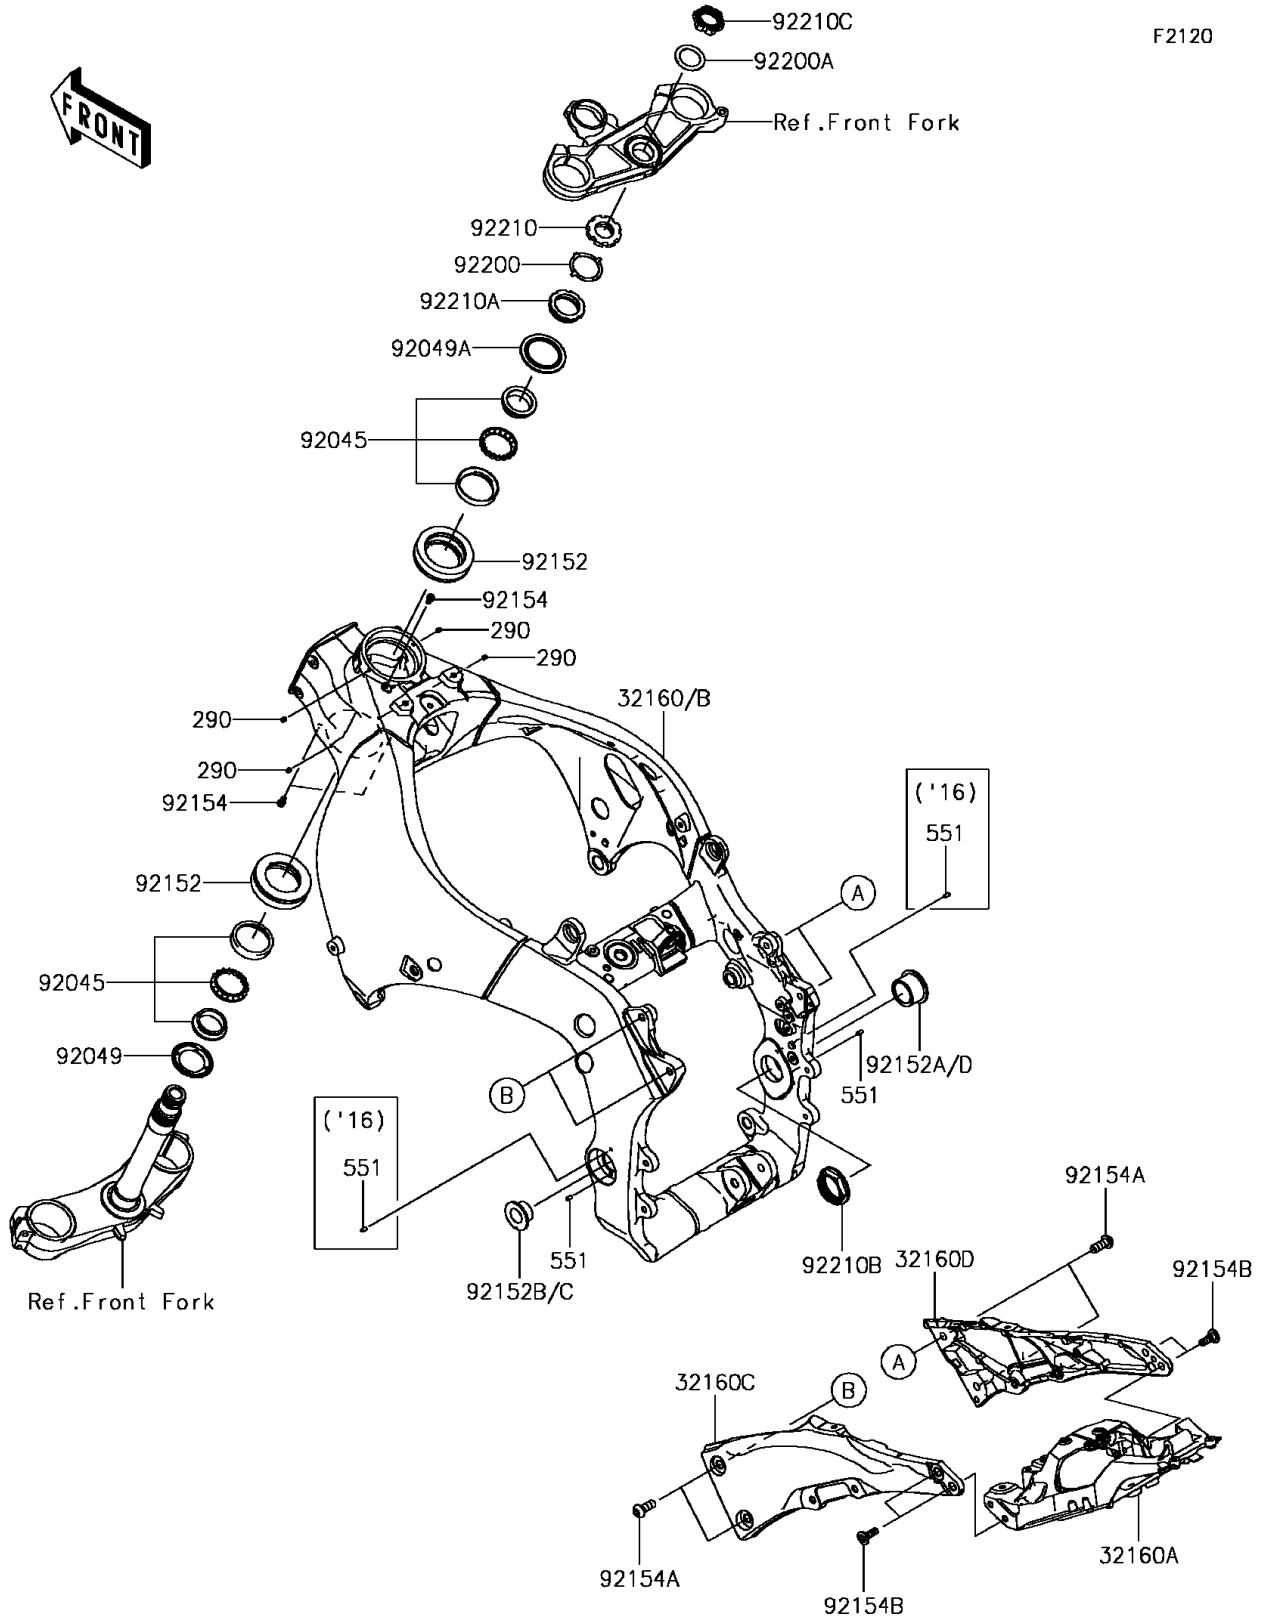

2016 Ninja ZX-10R ABS KRT Edition PARTS DIAGRAM

Frame

2016 Ninja ZX-10R ABS KRT Edition PARTS LIST

Frame

ITEM NAME	PART NUMBER	QUANTITY
SCREW-SET-SOCKET,5X6 (Ref # 290)	290Q0506	4
PIN-DOWEL (Ref # 551)	551R0408	4
FRAME-COMP,MAIN (Ref # 32160)	32160-0800	1
FRAME-COMP (Ref # 32160A)	32160-0801	1
FRAME-COMP,RR,LH,F.S.BLACK (Ref # 32160C)	32160-0885-18R	1
FRAME-COMP,RR,RH,F.S.BLACK (Ref # 32160D)	32160-0886-18R	1
BEARING-BALL,SF07A17PX1V1 (Ref # 92045)	92045-1384	2
SEAL-OIL,DS35X55X4 (Ref # 92049)	92049-0022	1
SEAL-OIL,43X55.5X8.6 (Ref # 92049A)	92049-0742	1
COLLAR,55X77X18.5 (Ref # 92152)	92152-2165	2
COLLAR,30X38X24 (Ref # 92152A)	92152-2168	1
COLLAR,20.5X27X17.5 (Ref # 92152B)	92152-2170	1
BOLT,SOCKET,5X10 (Ref # 92154)	92154-1642	3
BOLT,SOCKET,10X25 (Ref # 92154A)	92154-1900	4
BOLT,SOCKET,8X23 (Ref # 92154B)	92154-1901	4
WASHER (Ref # 92200)	92200-0036	1
WASHER,28.5X40X1.6 (Ref # 92200A)	92200-0595	1
NUT,35MM (Ref # 92210)	92210-0095	1
NUT,35MM (Ref # 92210A)	92210-0823	1
NUT,38MM (Ref # 92210B)	92210-1441	1
NUT,28MM (Ref # 92210C)	92210-1460	1