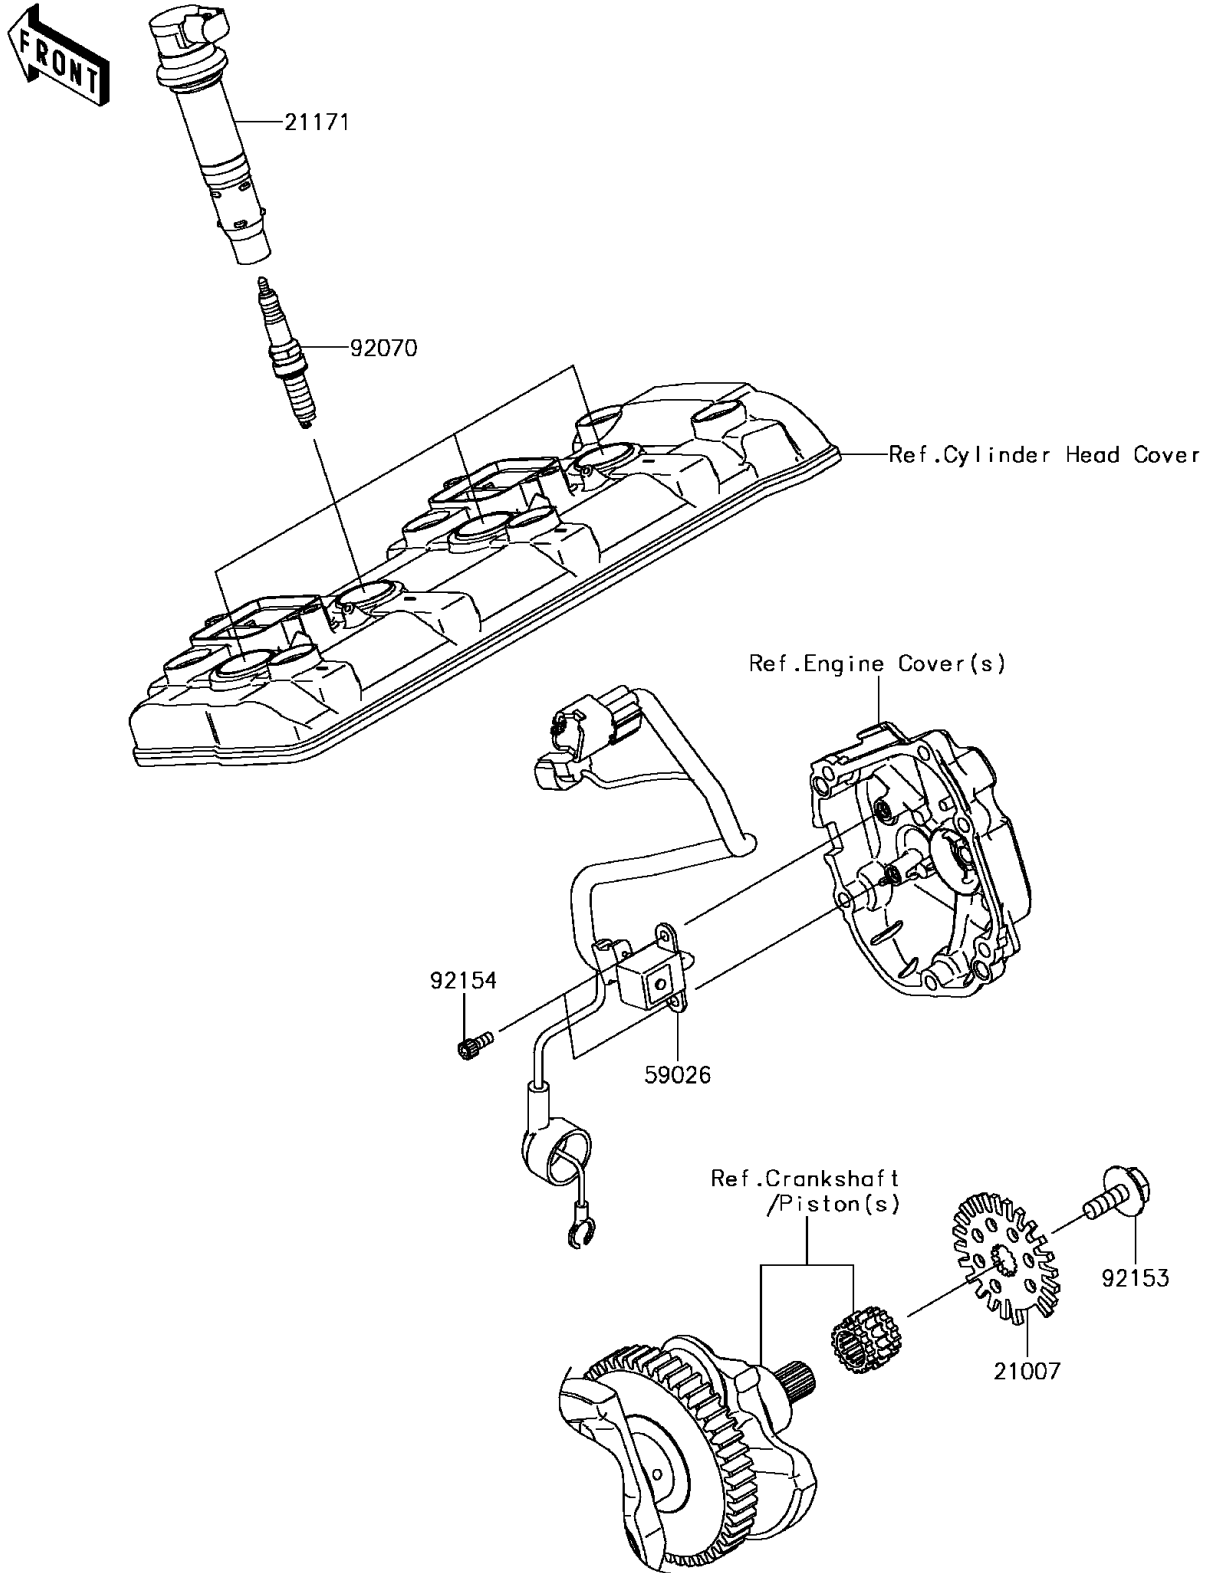

2016 Ninja ZX-10R ABS KRT Edition PARTS DIAGRAM

Ignition System

E1830

2016 Ninja ZX-10R ABS KRT Edition PARTS LIST

Ignition System

ITEM NAME	PART NUMBER	QUANTITY
ROTOR,PULSING (Ref # 21007)	21007-0019	1
COIL-ASSY-IGNITION (Ref # 21171)	21171-0741	4
COIL-PULSING (Ref # 59026)	59026-0044	1
PLUG-SPARK,SILMAR9B9(NGK) (Ref # 92070)	92070-0047	4
BOLT,FLANGED,8X23 (Ref # 92153)	92153-0549	1
BOLT,SOCKET,5X12 (Ref # 92154)	92154-0503	2