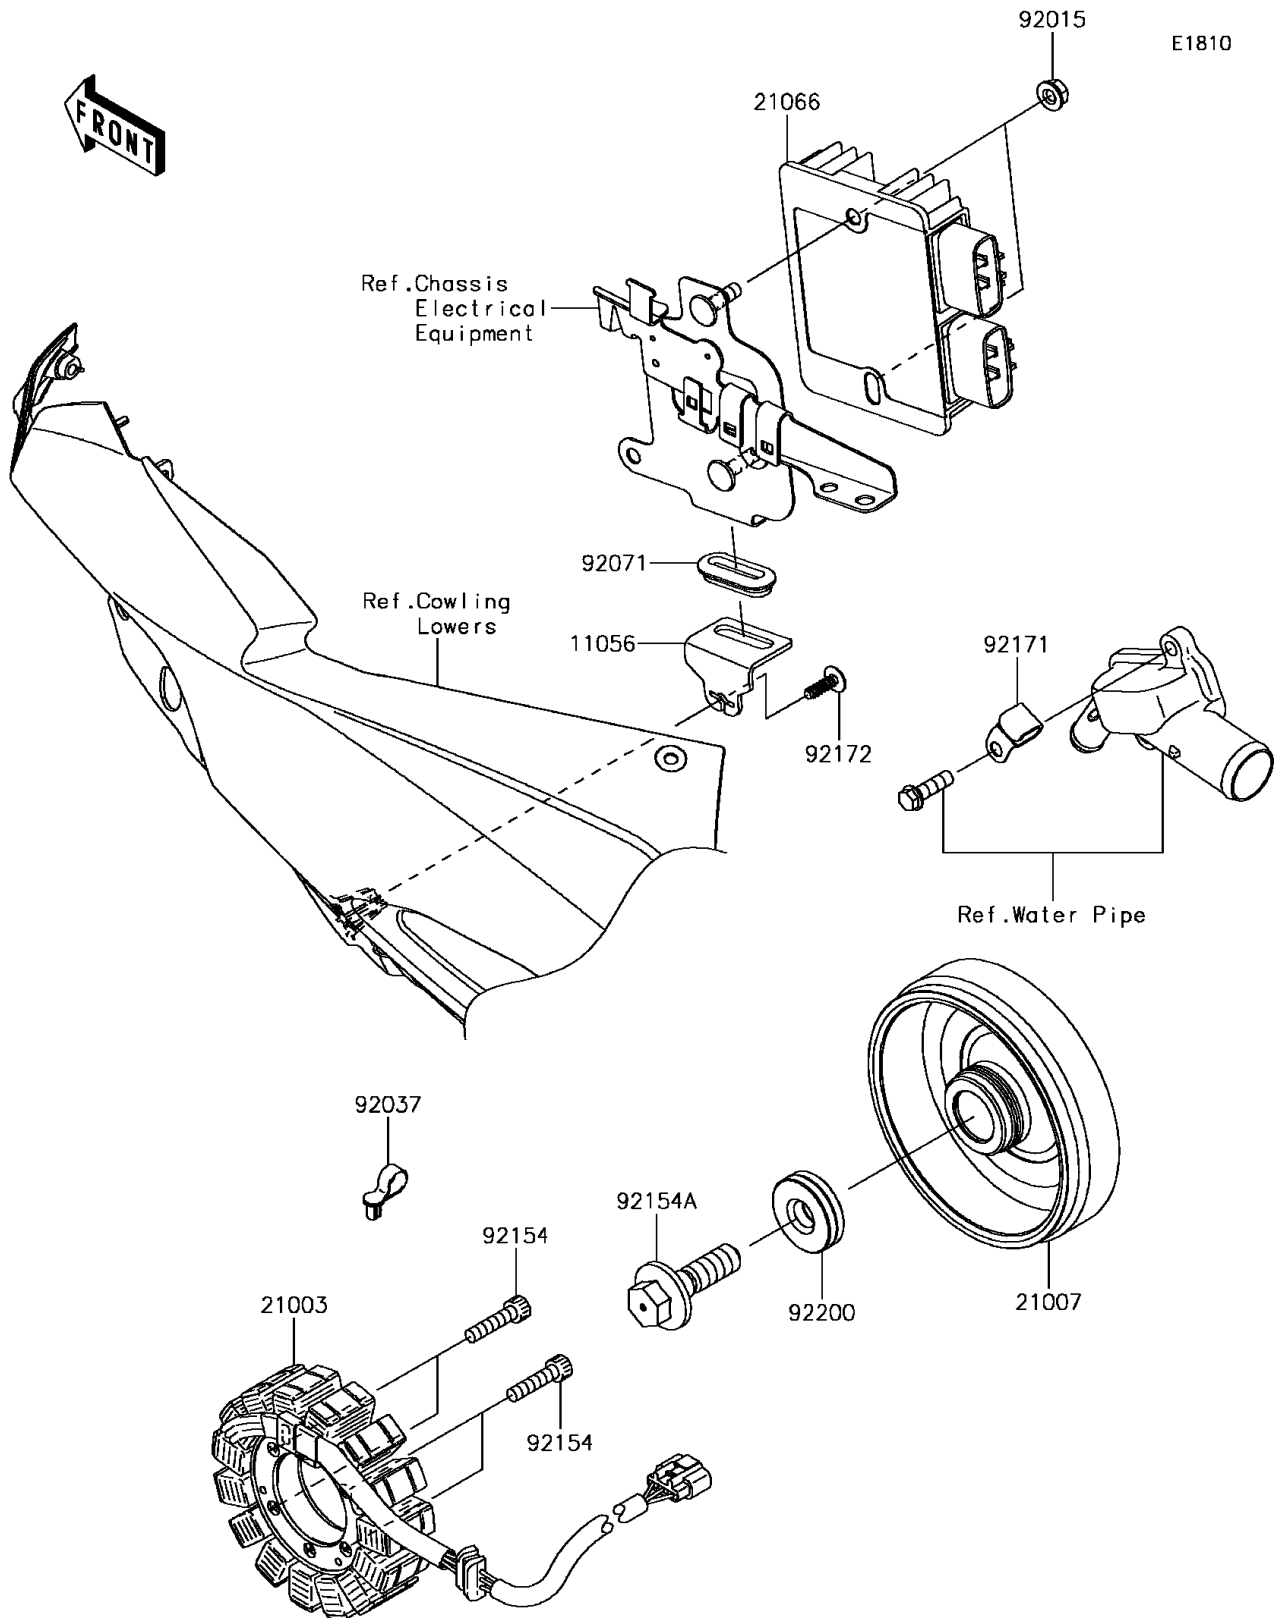

2016 Ninja ZX-10R ABS KRT Edition PARTS DIAGRAM

Generator

2016 Ninja ZX-10R ABS KRT Edition PARTS LIST

Generator

ITEM NAME	PART NUMBER	QUANTITY
BRACKET,REGULATOR (Ref # 11056)	11056-7812	1
STATOR (Ref # 21003)	21003-0107	1
ROTOR (Ref # 21007)	21007-0591	1
REGULATOR-VOLTAGE (Ref # 21066)	21066-0748	1
NUT,FLANGED,6MM (Ref # 92015)	92015-1367	2
CLAMP,SPEED,L=43 (Ref # 92037)	92037-1290	1
GROMMET (Ref # 92071)	92071-1187	1
BOLT,SOCKET,6X25 (Ref # 92154)	92154-0477	4
BOLT,12X40 (Ref # 92154A)	92154-1944	1
CLAMP (Ref # 92171)	92171-0534	1
SCREW,TAPPING,5X16 (Ref # 92172)	92172-0175	1
WASHER,12X34X9 (Ref # 92200)	92200-0369	1