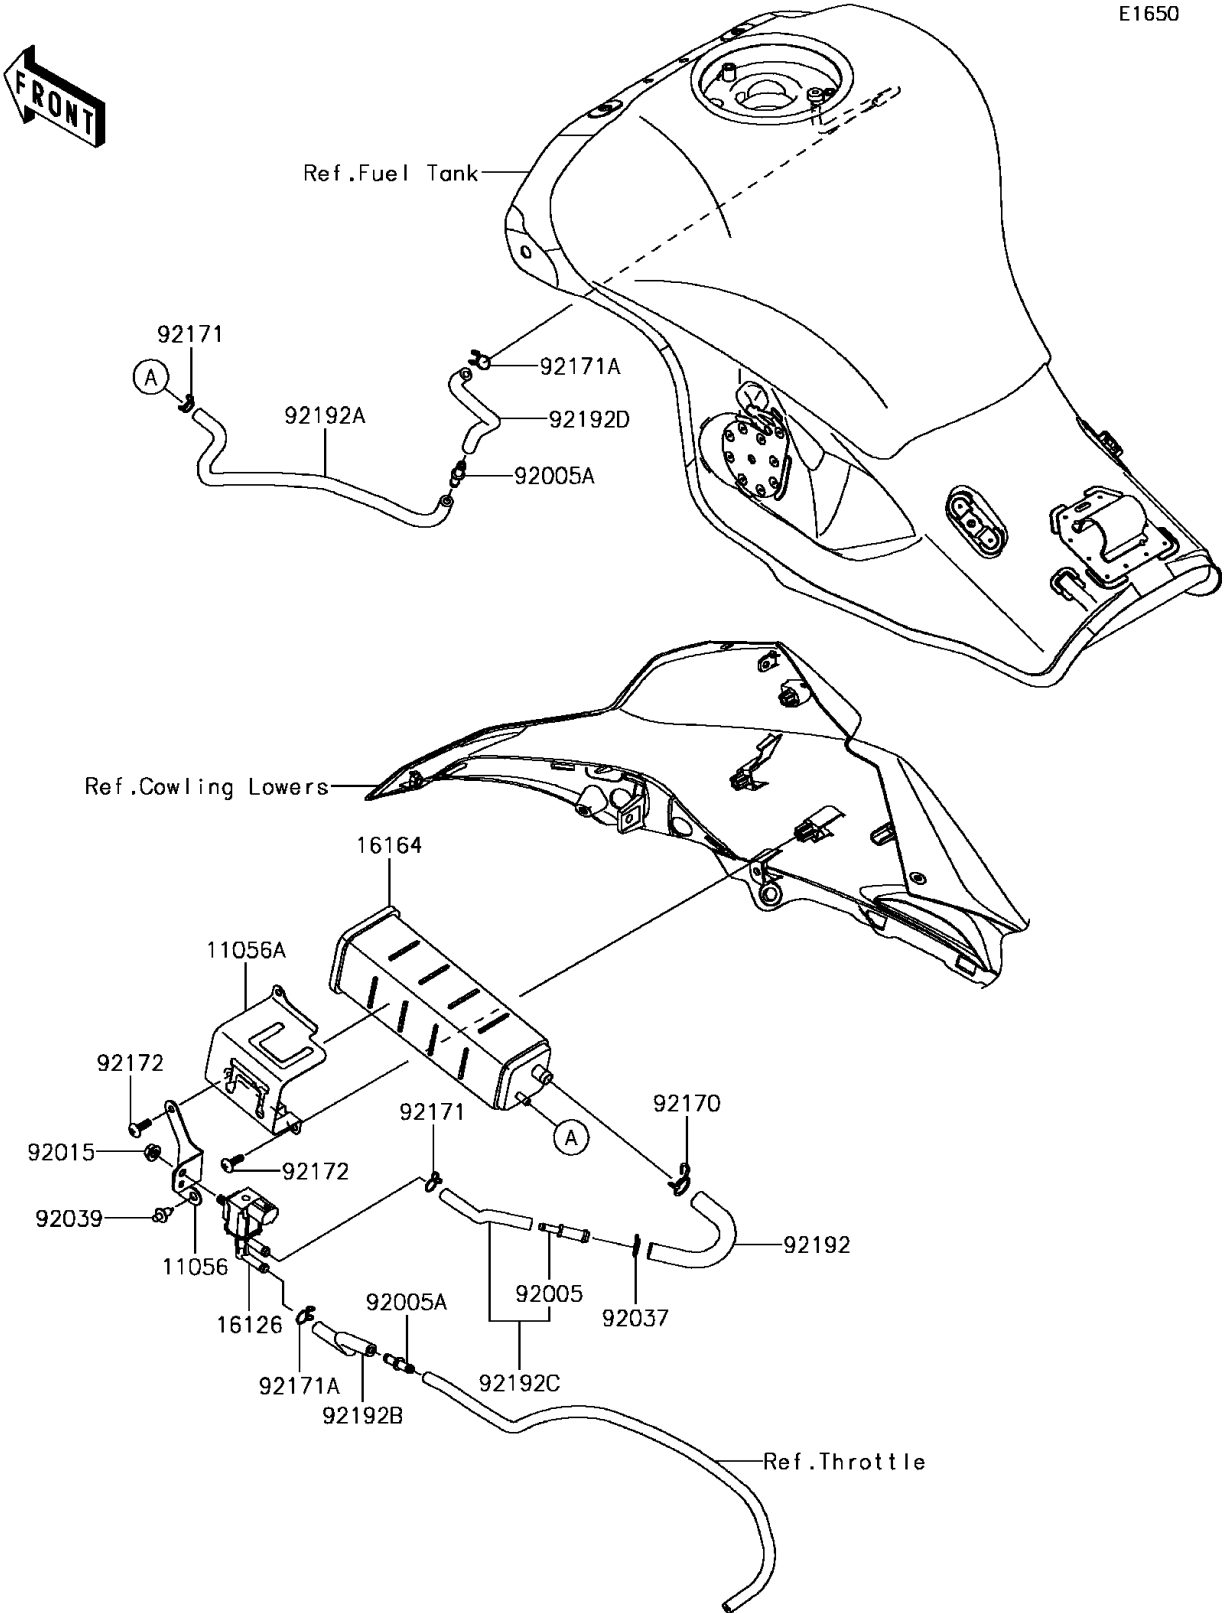

2016 Ninja ZX-10R ABS KRT Edition PARTS DIAGRAM

Fuel Evaporative System(CA)

E1650

2016 Ninja ZX-10R ABS KRT Edition PARTS LIST

Fuel Evaporative System(CA)

ITEM NAME	PART NUMBER	QUANTITY
BRACKET,SOLENOID VALVE (Ref # 11056)	11056-7697	1
BRACKET,CANISTER (Ref # 11056A)	11056-7751	1
VALVE,SOLENOID (Ref # 16126)	16126-0705	1
CANISTER (Ref # 16164)	16164-0009	1
FITTING (Ref # 92005)	92005-0032	1
FITTING (Ref # 92005A)	92005-0721	2
NUT,FLANGED,6MM (Ref # 92015)	92015-1367	1
CLAMP,12.5MM (Ref # 92037)	92037-1271	1
RIVET (Ref # 92039)	92039-0068	1
CLAMP (Ref # 92170)	92170-1695	1
CLAMP (Ref # 92171)	92171-0576	2
CLAMP (Ref # 92171A)	92171-0718	2
SCREW,TAPPING,5X16 (Ref # 92172)	92172-0175	2
TUBE,TUBE(VALUE)-CANISTER (Ref # 92192)	92192-1502	1
TUBE,CANISTER-FITTING(TANK) (Ref # 92192A)	92192-1503	1
TUBE,VALVE-THROTTLE BODY (Ref # 92192B)	92192-1504	1
TUBE,VALVE-TUBE(CANISTER) (Ref # 92192C)	92192-1505	1
TUBE,FITTING(CANISTER)-TANK (Ref # 92192D)	92192-1506	1