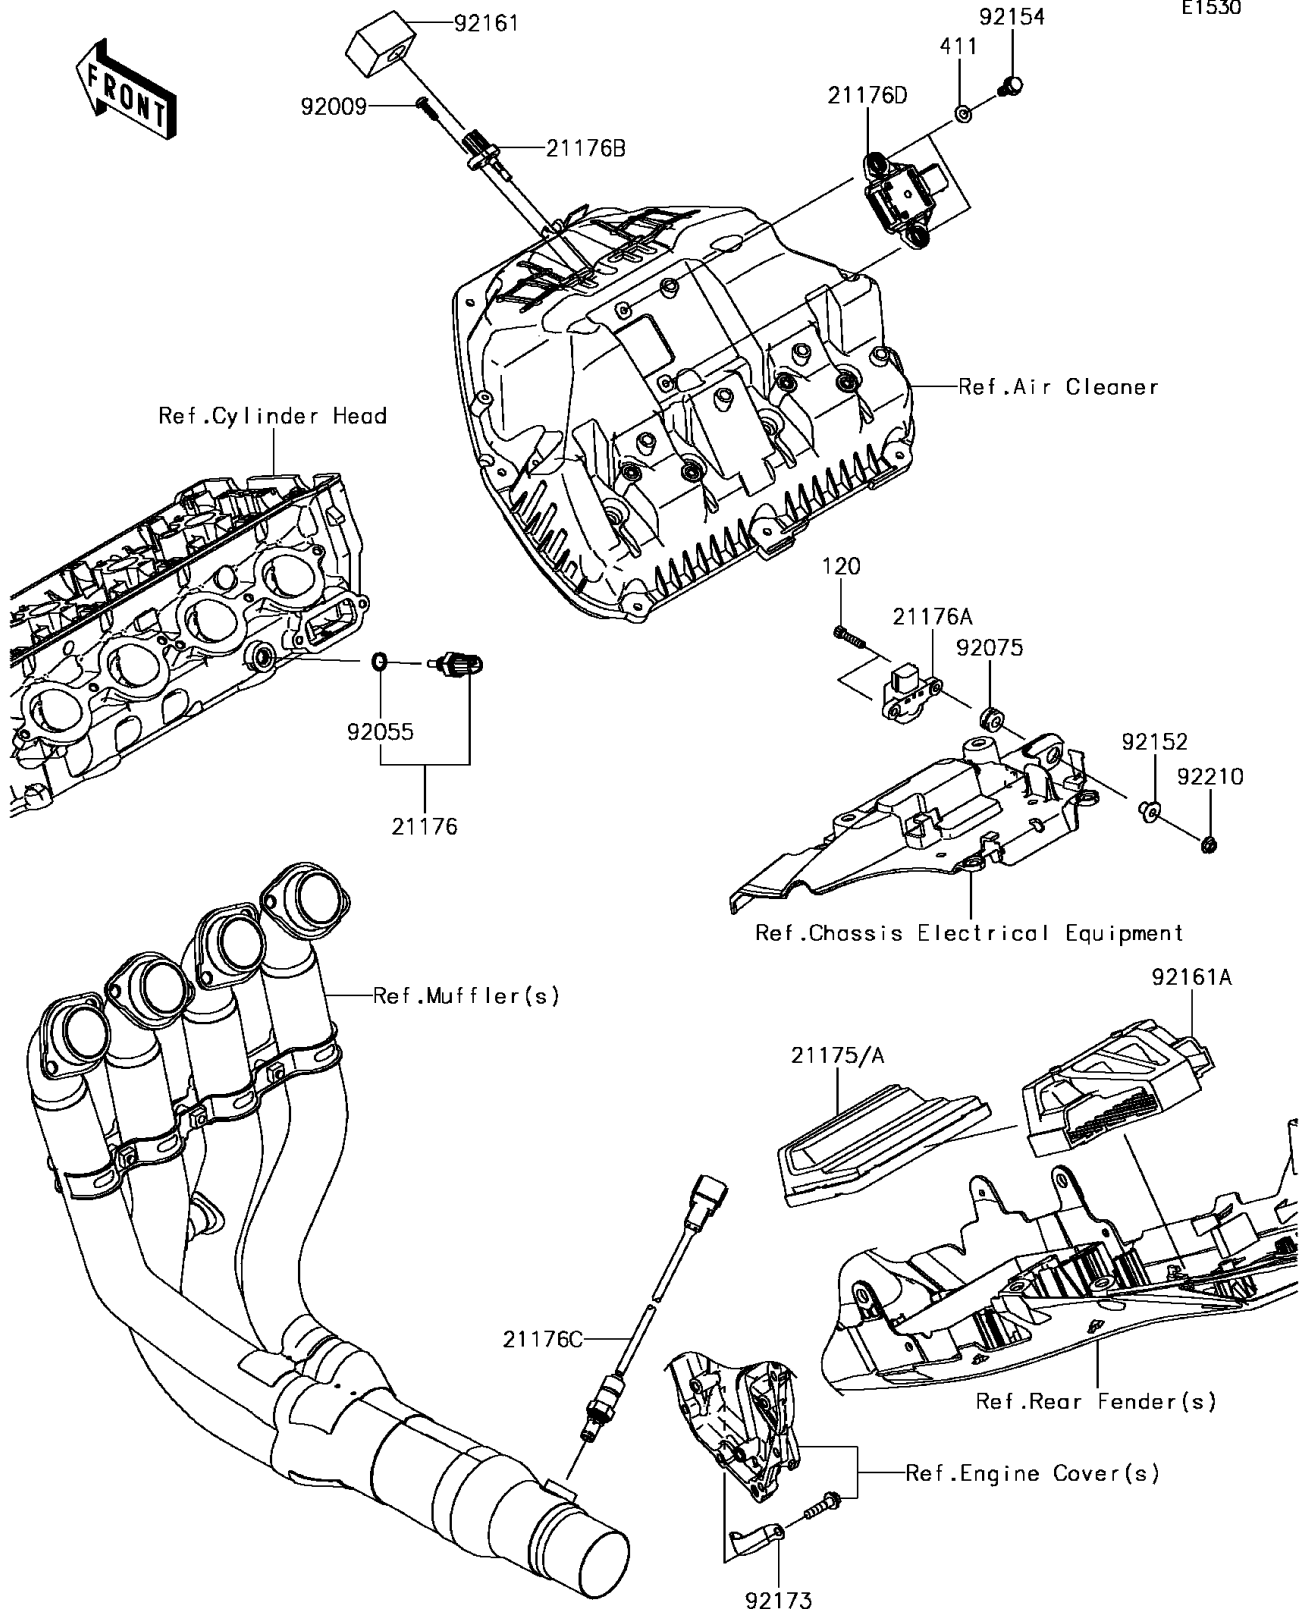

2016 Ninja ZX-10R ABS KRT Edition PARTS DIAGRAM

Fuel Injection

E1530

2016 Ninja ZX-10R ABS KRT Edition PARTS LIST

Fuel Injection

ITEM NAME	PART NUMBER	QUANTITY
BOLT-SOCKET,5X22 (Ref # 120)	120R0522	2
WASHER-PLAIN,6MM (Ref # 411)	411S0600	2
SENSOR,WATER TEMP (Ref # 21176)	21176-0009	1
SENSOR,VEHICLE-DOWN (Ref # 21176A)	21176-0026	1
SENSOR,AIR TEMPERATURE (Ref # 21176B)	21176-0048	1
SENSOR,OXYGEN (Ref # 21176C)	21176-0789	1
SENSOR,GYRO (Ref # 21176D)	21176-0819	1
SCREW,TAPPING,5X16 (Ref # 92009)	92009-1984	1
RING-O,9.5X1.9 (Ref # 92055)	92055-0016	1
DAMPER (Ref # 92075)	92075-1912	2
COLLAR (Ref # 92152)	92152-1969	2
BOLT,FLANGED,6X16 (Ref # 92154)	92154-1851	2
DAMPER (Ref # 92161)	92161-0985	1
DAMPER,ECU (Ref # 92161A)	92161-1719	1
CLAMP (Ref # 92173)	92173-1549	1
NUT,FLANGED,5MM (Ref # 92210)	92210-0950	2
CONTROL UNIT-ELECTRONIC (Ref # 21175)	21175-1128	1
CONTROL UNIT-ELECTRONIC (Ref # 21175A)	21175-1129	1