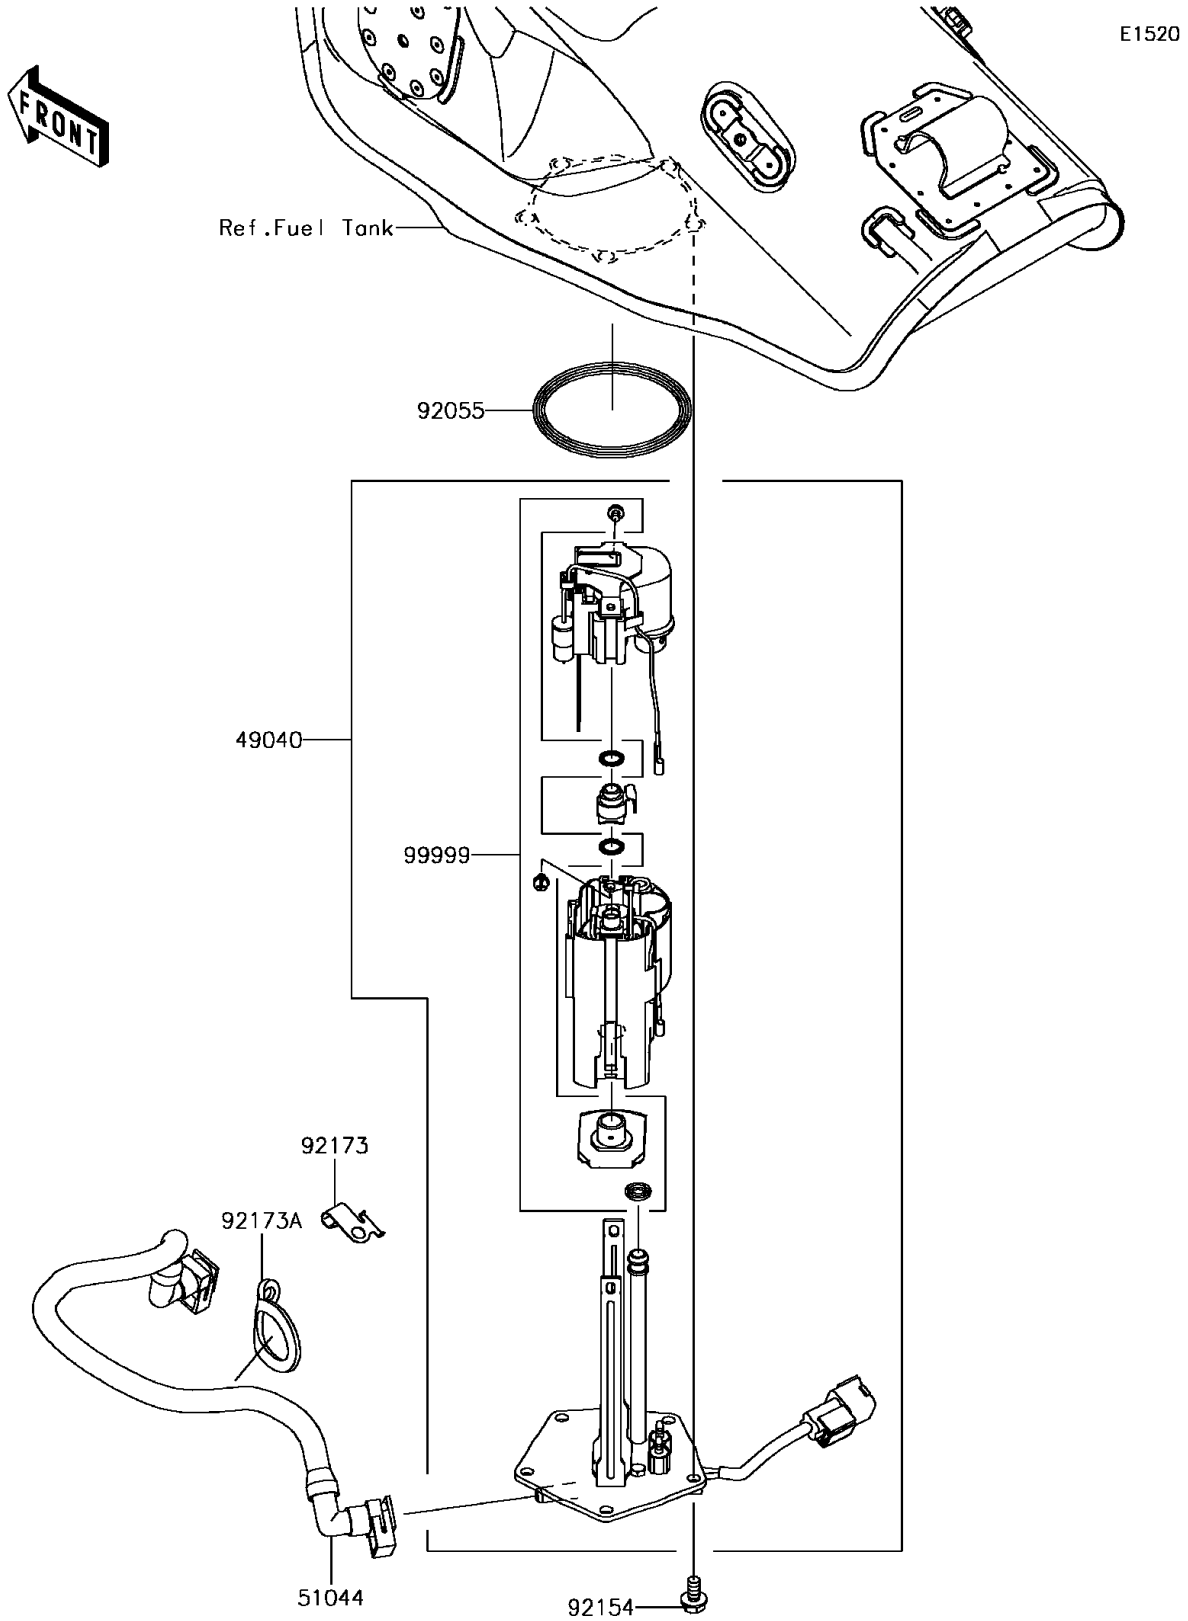

# 2016 Ninja ZX-10R ABS KRT Edition PARTS DIAGRAM

## Fuel Pump

### Fuel Pump

ITEM NAME	PART NUMBER	QUANTITY
PUMP-FUEL (Ref # 49040)	49040-0750	1
TUBE-ASSY,FUEL (Ref # 51044)	51044-0118	1
RING-O,70.6X5.7 (Ref # 92055)	92055-0210	1
BOLT,FLANGED,6X12 (Ref # 92154)	92154-1848	5
CLAMP (Ref # 92173)	92173-0831	1
CLAMP (Ref # 92173A)	92173-0832	1
KIT,FUEL FILTER (Ref # 99999)	99999-0521	1