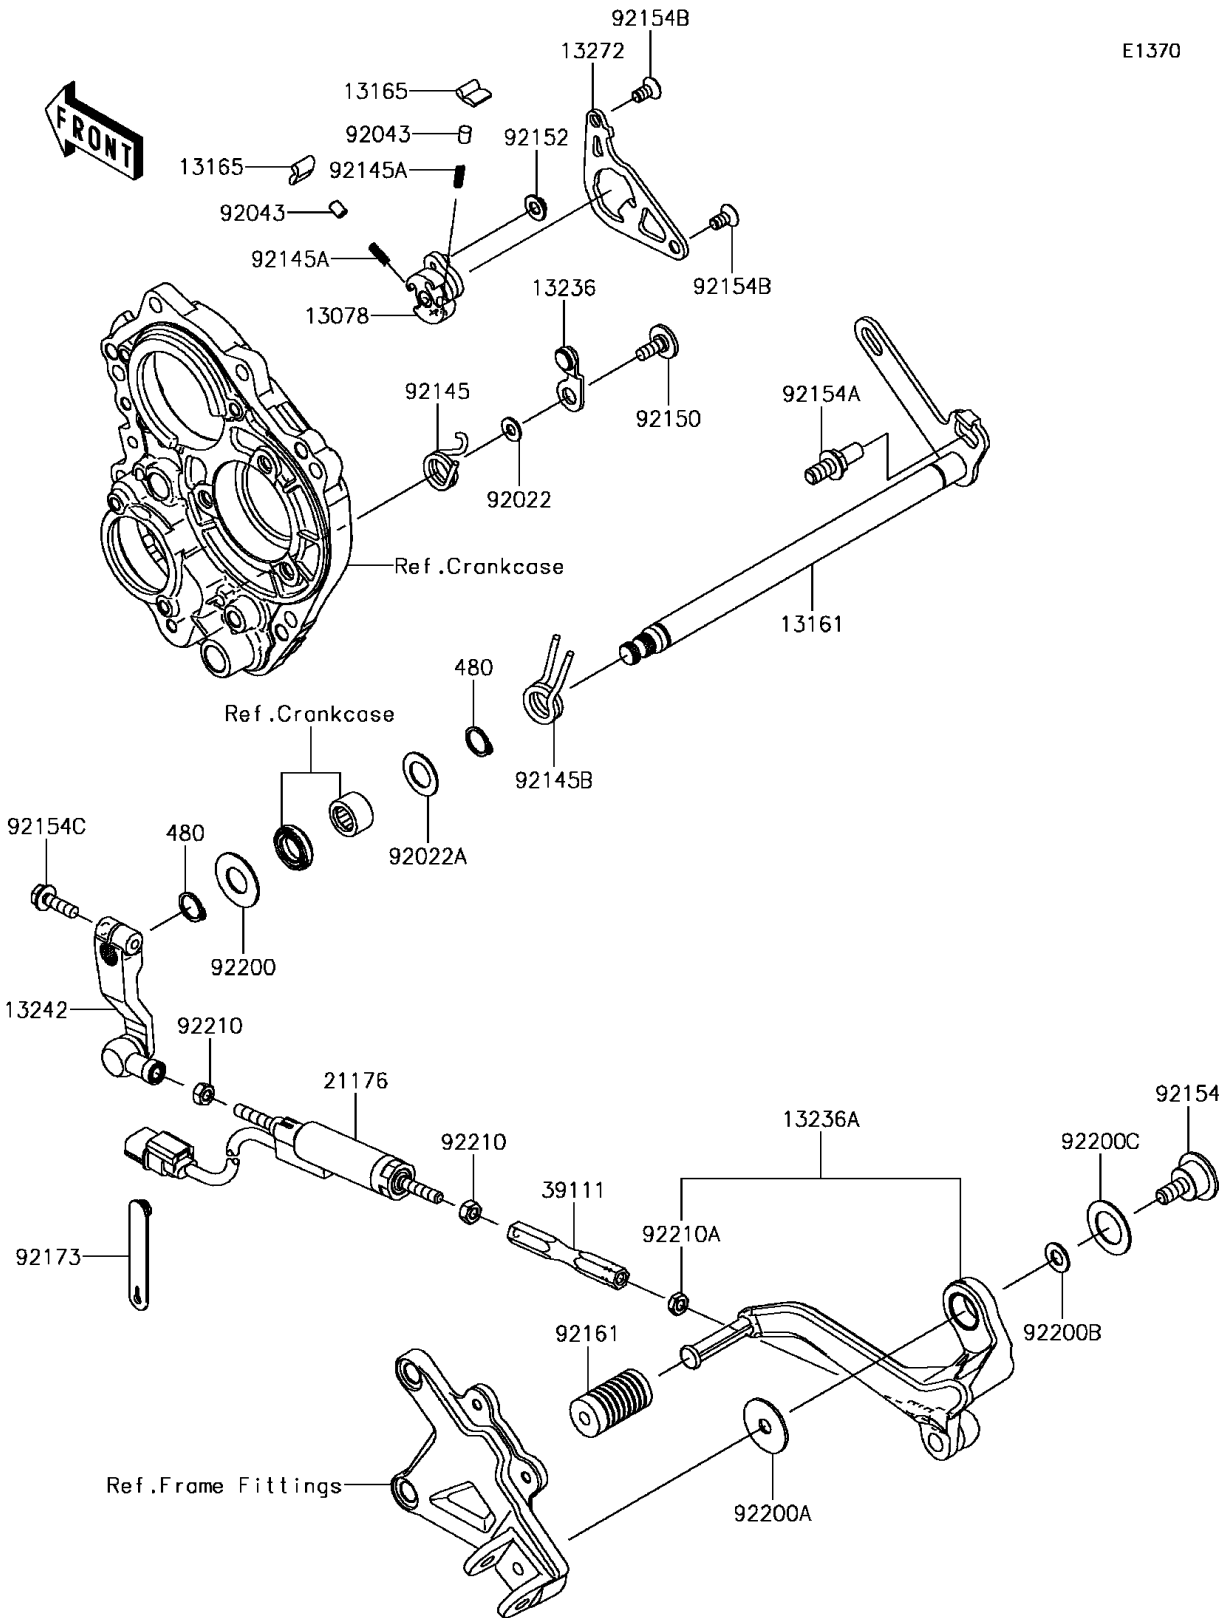

2016 Ninja ZX-10R ABS KRT Edition PARTS DIAGRAM

Gear Change Mechanism

E1370

2016 Ninja ZX-10R ABS KRT Edition PARTS LIST

Gear Change Mechanism

ITEM NAME	PART NUMBER	QUANTITY
CIRCLIP-TYPE-C,14MM (Ref # 480)	480J1400	2
RATCHET (Ref # 13078)	13078-0012	1
LEVER-COMP-CHANGE SHAFT (Ref # 13161)	13161-0078	1
PAWL (Ref # 13165)	13165-0018	2
LEVER-COMP,POSITION (Ref # 13236)	13236-0192	1
LEVER-COMP,CHANGE PEDAL (Ref # 13236A)	13236-0769	1
LEVER-ASSY-CHANGE (Ref # 13242)	13242-0128	1
PLATE (Ref # 13272)	13272-2171	1
SENSOR,QUICK SHIFTER (Ref # 21176)	21176-0811	1
ROD-TIE (Ref # 39111)	39111-0338	1
WASHER,6X12.8X1.2 (Ref # 92022)	92022-1827	1
WASHER,14.3X24X1 (Ref # 92022A)	92022-272	1
PIN,PLUNGER (Ref # 92043)	92043-1676	2
SPRING (Ref # 92145)	92145-0849	1
SPRING (Ref # 92145A)	92145-1490	2
SPRING (Ref # 92145B)	92145-1734	1
BOLT,SOCKET,6X16 (Ref # 92150)	92150-1673	1
COLLAR (Ref # 92152)	92152-1414	1
BOLT (Ref # 92154)	92154-1884	1
BOLT,RETURN SPRING (Ref # 92154A)	92154-1885	1
BOLT,TORX,6X8.7 (Ref # 92154B)	92154-1886	2
BOLT,FLANGED,6X20 (Ref # 92154C)	92154-2090	1
DAMPER (Ref # 92161)	92161-0871	1
CLAMP (Ref # 92173)	92173-1526	1
WASHER (Ref # 92200)	92200-0265	1
WASHER,8.2X30X1.5 (Ref # 92200A)	92200-0810	1
WASHER,8.2X18X1.2 (Ref # 92200B)	92200-0811	1
WASHER,18.3X30X1 (Ref # 92200C)	92200-0812	1
NUT,6MM (Ref # 92210)	92210-1100	2

2016 Ninja ZX-10R ABS KRT Edition PARTS LIST

Gear Change Mechanism

ITEM NAME	PART NUMBER	QUANTITY
NUT,LEFT HANDED,6MM (Ref # 92210A)	92210-1101	1