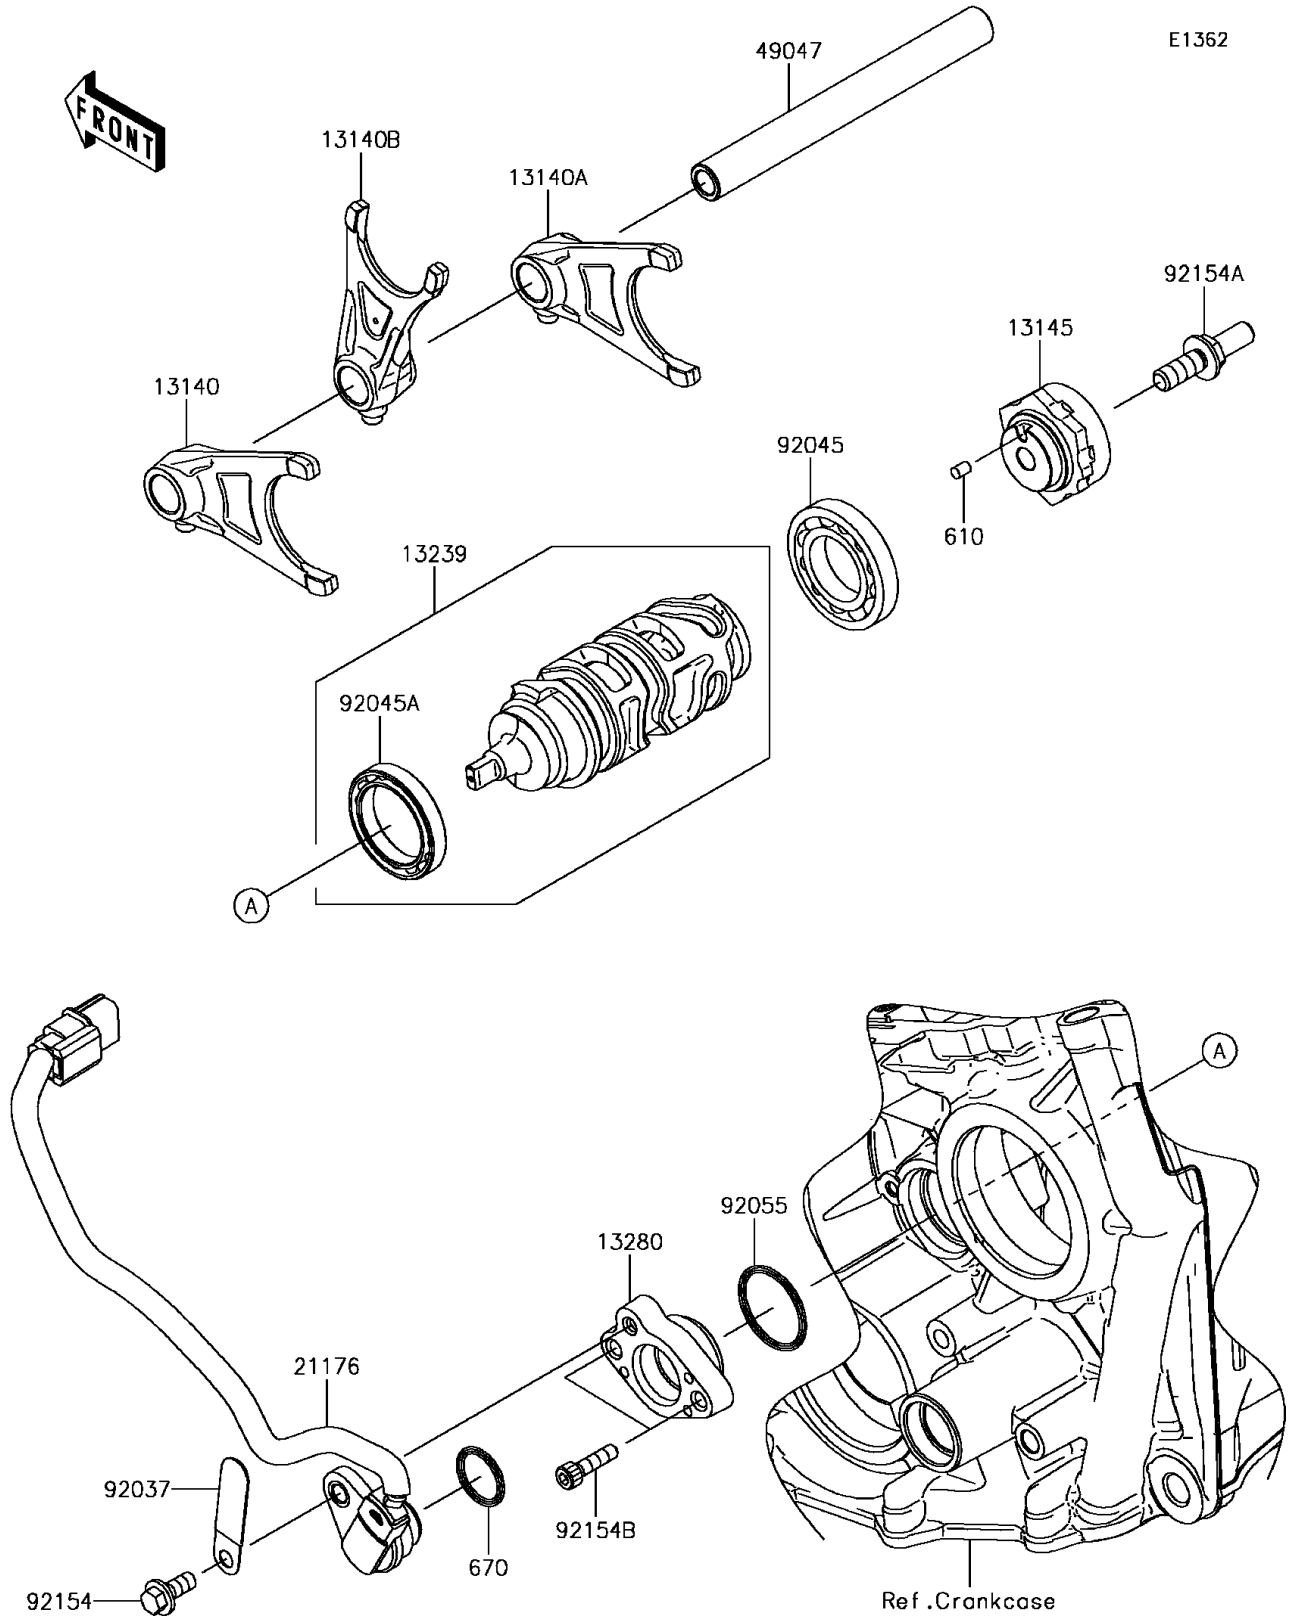

2016 Ninja ZX-10R ABS KRT Edition PARTS DIAGRAM

Gear Change Drum/Shift Fork(s)

2016 Ninja ZX-10R ABS KRT Edition PARTS LIST

Gear Change Drum/Shift Fork(s)

ITEM NAME	PART NUMBER	QUANTITY
ROLLER,4X6 (Ref # 610)	610A0406	1
O RING,18MM (Ref # 670)	670D2018	1
FORK-SHIFT,OUTPUT,LH (Ref # 13140)	13140-0064	1
FORK-SHIFT,OUTPUT,RH (Ref # 13140A)	13140-0065	1
FORK-SHIFT,INPUT,CNT (Ref # 13140B)	13140-0650	1
CAM-CHANGE DRUM (Ref # 13145)	13145-0051	1
DRUM-ASSY-CHANGE (Ref # 13239)	13239-0041	1
HOLDER,GEAR POSITION SENSOR (Ref # 13280)	13280-0846	1
SENSOR,GEAR POSITION (Ref # 21176)	21176-0820	1
ROD-SHIFT (Ref # 49047)	49047-0623	1
CLAMP,L=45 (Ref # 92037)	92037-1539	1
BEARING-BALL,16005 (Ref # 92045)	92045-1045	1
BEARING-BALL,6806 (Ref # 92045A)	92045-1152	1
RING-O,27.7X2.4 (Ref # 92055)	92055-091	1
BOLT,FLANGED,6X14 (Ref # 92154)	92154-1797	1
BOLT (Ref # 92154A)	92154-1883	1
BOLT,SOCKET,5X20 (Ref # 92154B)	92154-2084	2