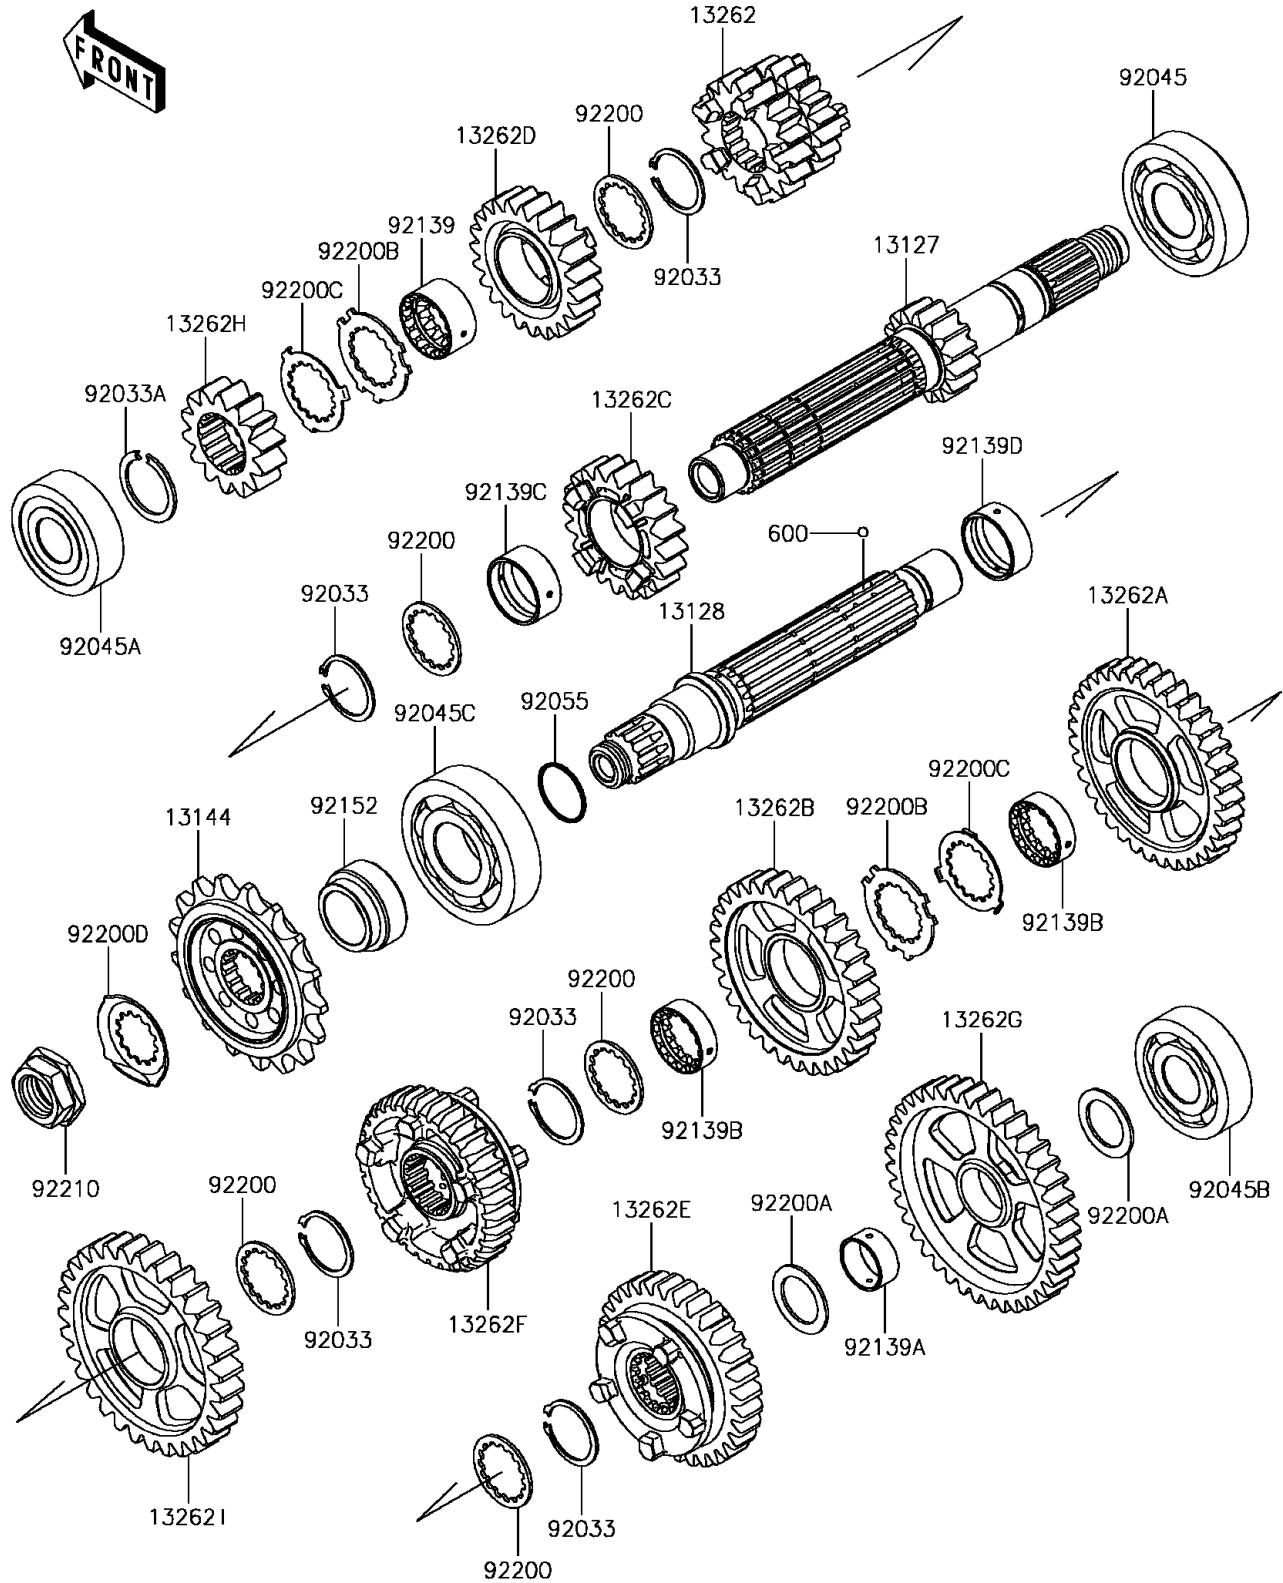

2016 Ninja ZX-10R ABS KRT Edition PARTS DIAGRAM

Transmission

E1361

2016 Ninja ZX-10R ABS KRT Edition PARTS LIST

Transmission

ITEM NAME	PART NUMBER	QUANTITY
BALL-STEEL,5/32 (Ref # 600)	600A0500	3
SHAFT-TRANSMISSION INPUT,15T (Ref # 13127)	13127-0671	1
SHAFT-TRANSMISSION OUTPUT (Ref # 13128)	13128-0670	1
SPROCKET-OUTPUT,17T,#525 (Ref # 13144)	13144-0004	1
GEAR,INPUT 3RD&4TH,18T&18T (Ref # 13262)	13262-1188	1
GEAR,OUTPUT 3RD,35T (Ref # 13262A)	13262-1192	1
GEAR,OUTPUT 4TH,31T (Ref # 13262B)	13262-1193	1
GEAR,INPUT 5TH,20T (Ref # 13262C)	13262-1203	1
GEAR,INPUT 6TH,23T (Ref # 13262D)	13262-1204	1
GEAR,OUTPUT 5TH,31T (Ref # 13262E)	13262-1205	1
GEAR,OUTPUT 6TH,32T (Ref # 13262F)	13262-1206	1
GEAR,OUTPUT LOW,39T (Ref # 13262G)	13262-1207	1
GEAR,INPUT 2ND,14T (Ref # 13262H)	13262-1210	1
GEAR,OUTPUT 2ND,31T (Ref # 13262I)	13262-1211	1
RING-SNAP,25.9X30.6X1.2 (Ref # 92033)	92033-1037	5
RING-SNAP,T=1.5 (Ref # 92033A)	92033-1249	1
BEARING-BALL,830045-5SH2 (Ref # 92045)	92045-0047	1
BEARING-BALL,DG2152RDDSH2 (Ref # 92045A)	92045-0048	1
BEARING-BALL,63/22LU (Ref # 92045B)	92045-0156	1
BEARING-BALL,63/28 (Ref # 92045C)	92045-1189	1
RING-O,21.5X1.5 (Ref # 92055)	92055-1293	1
BUSHING,GEAR,6TH IN (Ref # 92139)	92139-0036	1
BUSHING,GEAR,LOW OUT (Ref # 92139A)	92139-0038	1
BUSHING,25.0X31.0X9.4 (Ref # 92139B)	92139-0309	2
BUSHING,28.1X31.0X13.5 (Ref # 92139C)	92139-0324	1
BUSHING,28.1X31.0X11.5 (Ref # 92139D)	92139-0734	1
COLLAR (Ref # 92152)	92152-0885	1
WASHER,28.3X34.0X1.6 (Ref # 92200)	92200-0050	5
WASHER,22.1X32.0X1.4 (Ref # 92200A)	92200-0138	2

2016 Ninja ZX-10R ABS KRT Edition PARTS LIST

Transmission

ITEM NAME	PART NUMBER	QUANTITY
WASHER,25.8X40.5X1.5 (Ref # 92200B)	92200-1522	2
WASHER,25.2X37.0X1.0 (Ref # 92200C)	92200-1523	2
WASHER (Ref # 92200D)	92200-1720	1
NUT,20MM (Ref # 92210)	92210-0850	1