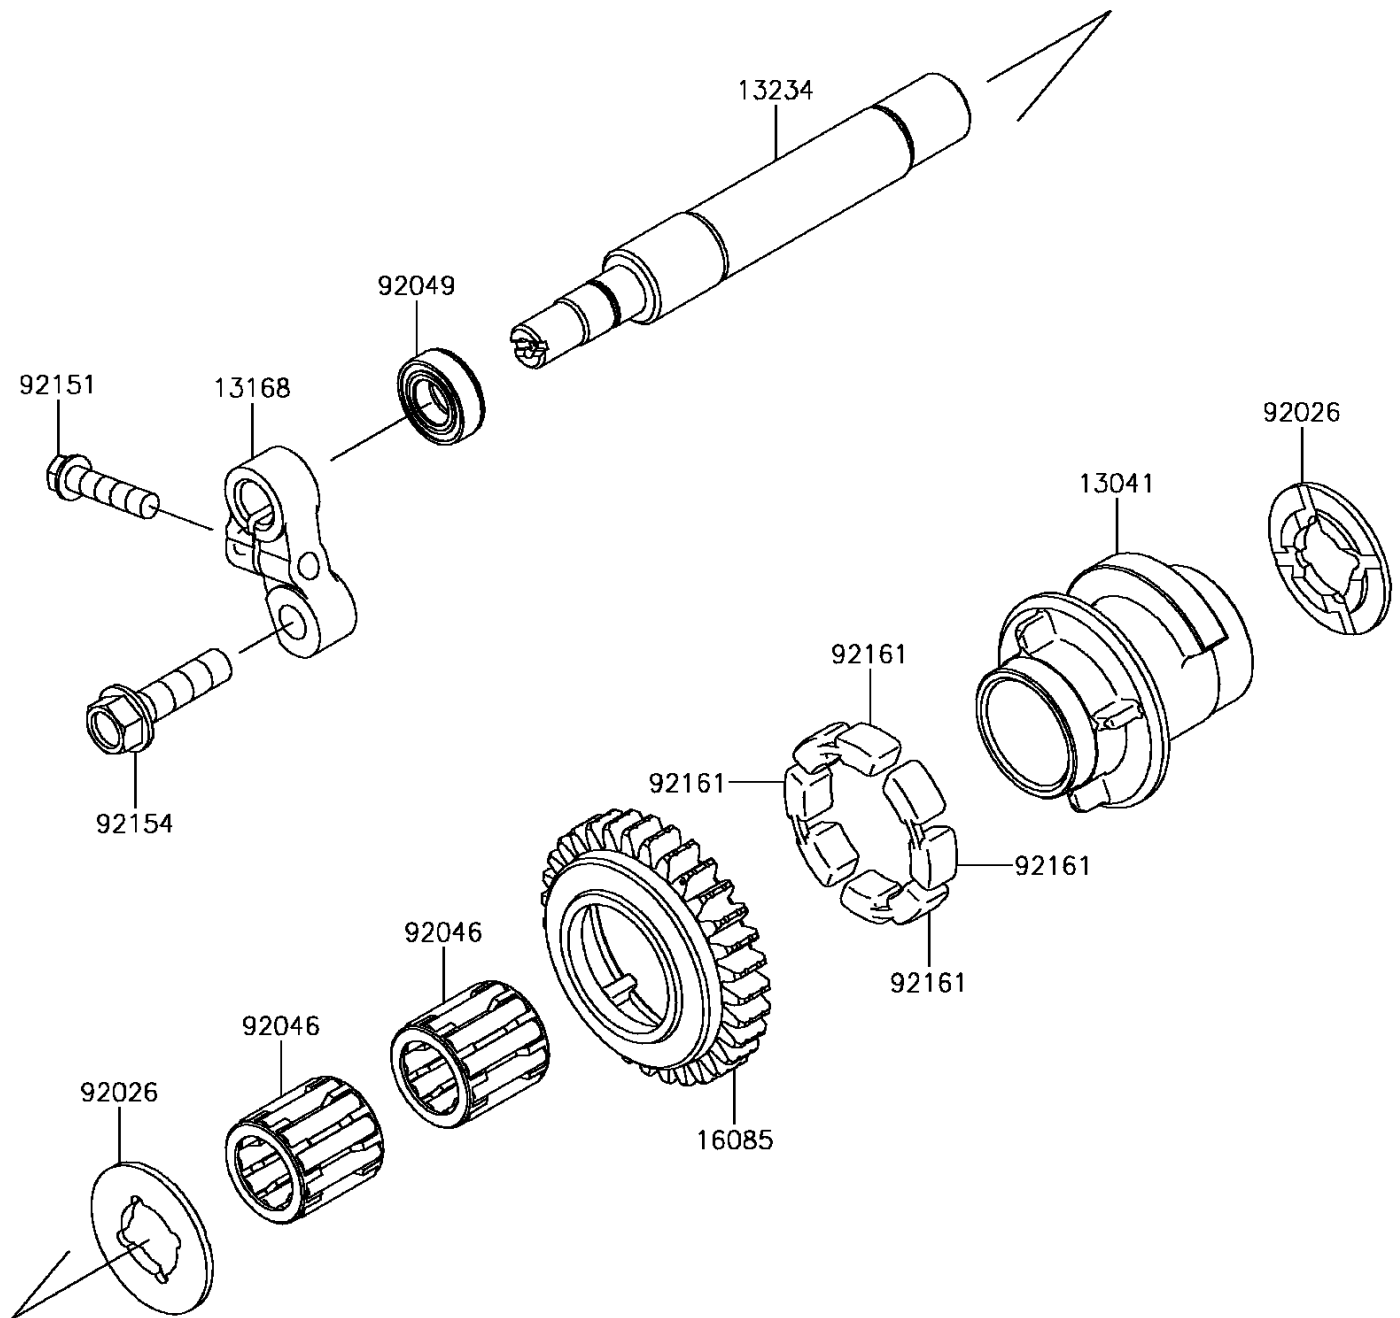

# 2016 Ninja ZX-10R ABS KRT Edition PARTS DIAGRAM

Balancer

E1323

## 2016 Ninja ZX-10R ABS KRT Edition PARTS LIST

### Balancer

ITEM NAME	PART NUMBER	QUANTITY
BALANCER (Ref # 13041)	13041-0047	1
LEVER,BACKLASH ADJUSTMENT (Ref # 13168)	13168-0831	1
SHAFT-COMP (Ref # 13234)	13234-0589	1
GEAR,BALANCER,31T (Ref # 16085)	16085-0144	1
SPACER (Ref # 92026)	92026-0082	2
BEARING-NEEDLE (Ref # 92046)	92046-1266	2
SEAL-OIL (Ref # 92049)	92049-0720	1
BOLT,FLANGED-SMALL,6X25 (Ref # 92151)	92151-1930	1
BOLT,FLANGED,8X30 (Ref # 92154)	92154-1796	1
DAMPER (Ref # 92161)	92161-1055	4