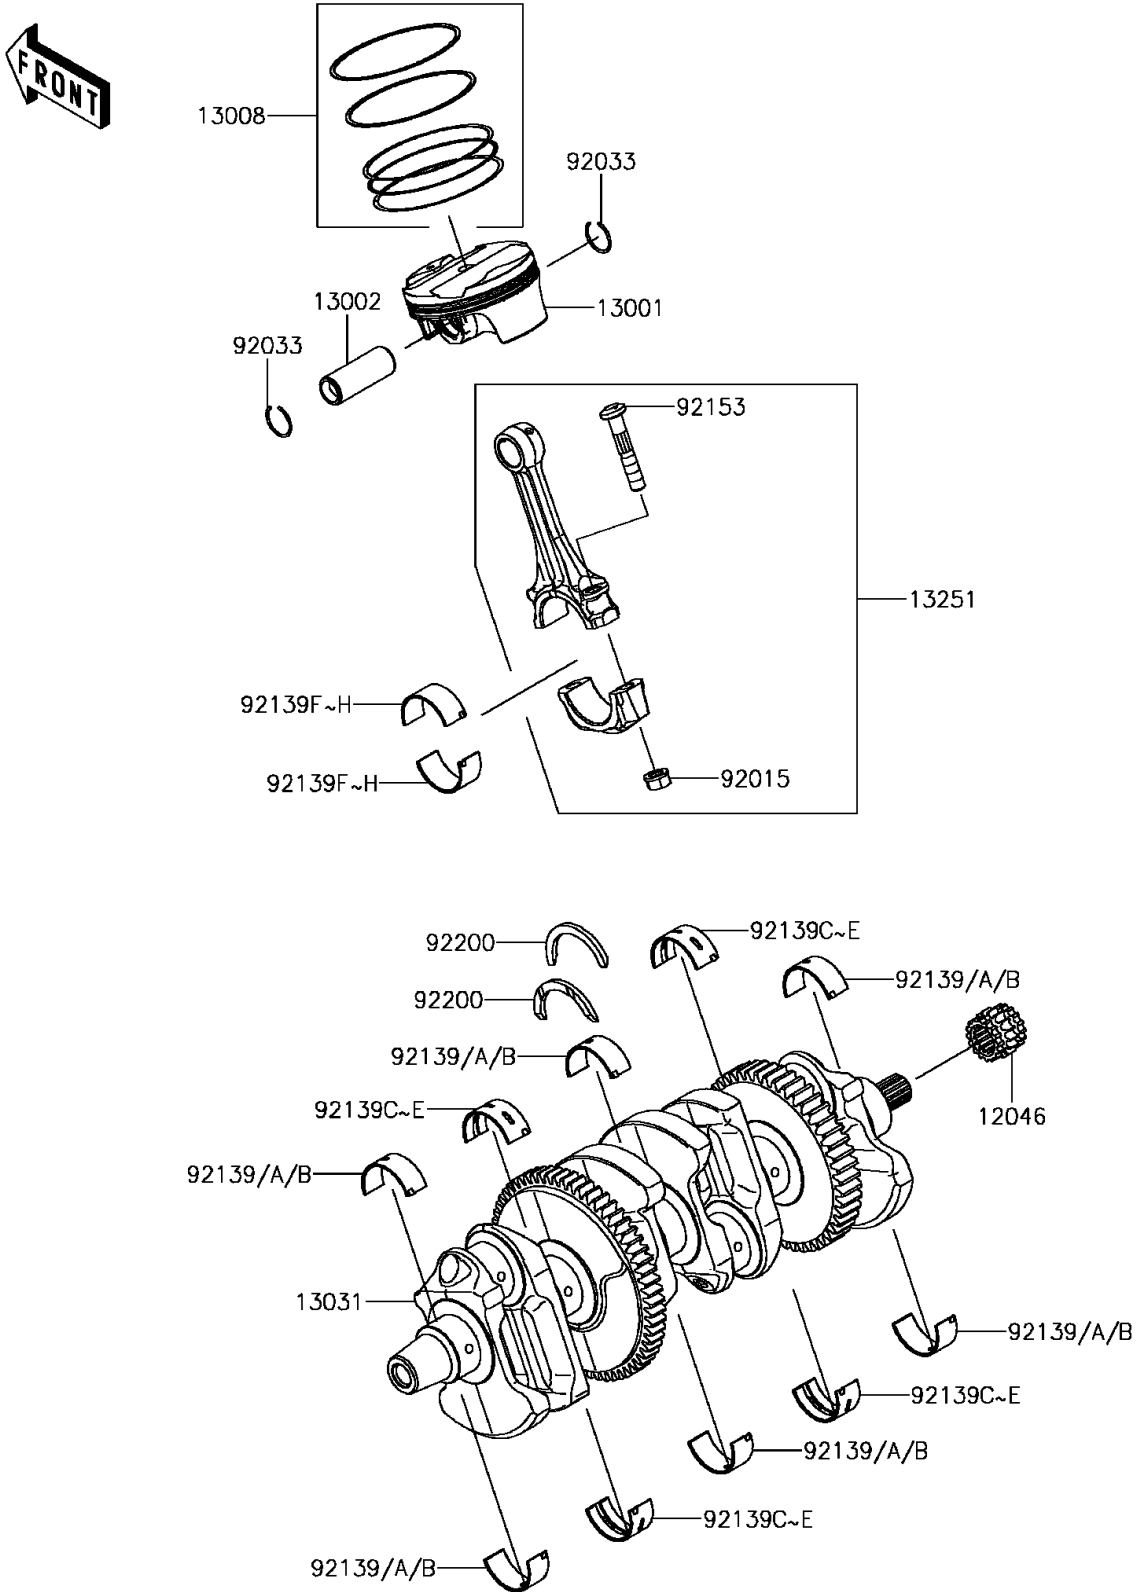

2016 Ninja ZX-10R ABS KRT Edition PARTS DIAGRAM

Crankshaft/Piston(s)

E1320

2016 Ninja ZX-10R ABS KRT Edition PARTS LIST

Crankshaft/Piston(s)

ITEM NAME	PART NUMBER	QUANTITY
SPROCKET,16T (Ref # 12046)	12046-0033	1
PISTON-ENGINE (Ref # 13001)	13001-0774	4
PIN-PISTON (Ref # 13002)	13002-0004	4
RING-SET-PISTON (Ref # 13008)	13008-0562	4
CRANKSHAFT-COMP (Ref # 13031)	13031-0833	1
ROD-ASSY-CONNECTING,H (Ref # 13251)	13251-0725-HH	4
NUT,FLANGED,8MM (Ref # 92015)	92015-1311	8
RING-SNAP (Ref # 92033)	92033-1054	8
BUSHING,#1,BLUE (Ref # 92139)	92139-0298	AR
BUSHING,#1,BLACK (Ref # 92139A)	92139-0299	6
BUSHING,#1,BROWN (Ref # 92139B)	92139-0300	AR
BUSHING,#2,BLUE (Ref # 92139C)	92139-0301	AR
BUSHING,#2,BLACK (Ref # 92139D)	92139-0302	4
BUSHING,#2,BROWN (Ref # 92139E)	92139-0303	AR
BUSHING,PIN,BLUE (Ref # 92139F)	92139-0853	8
BUSHING,PIN,BLACK (Ref # 92139G)	92139-0854	AR
BUSHING,PIN,BROWN (Ref # 92139H)	92139-0855	AR
BOLT,CON-ROD,M8X45.5 (Ref # 92153)	92153-0809	8
WASHER,T=3.25 (Ref # 92200)	92200-0424	2