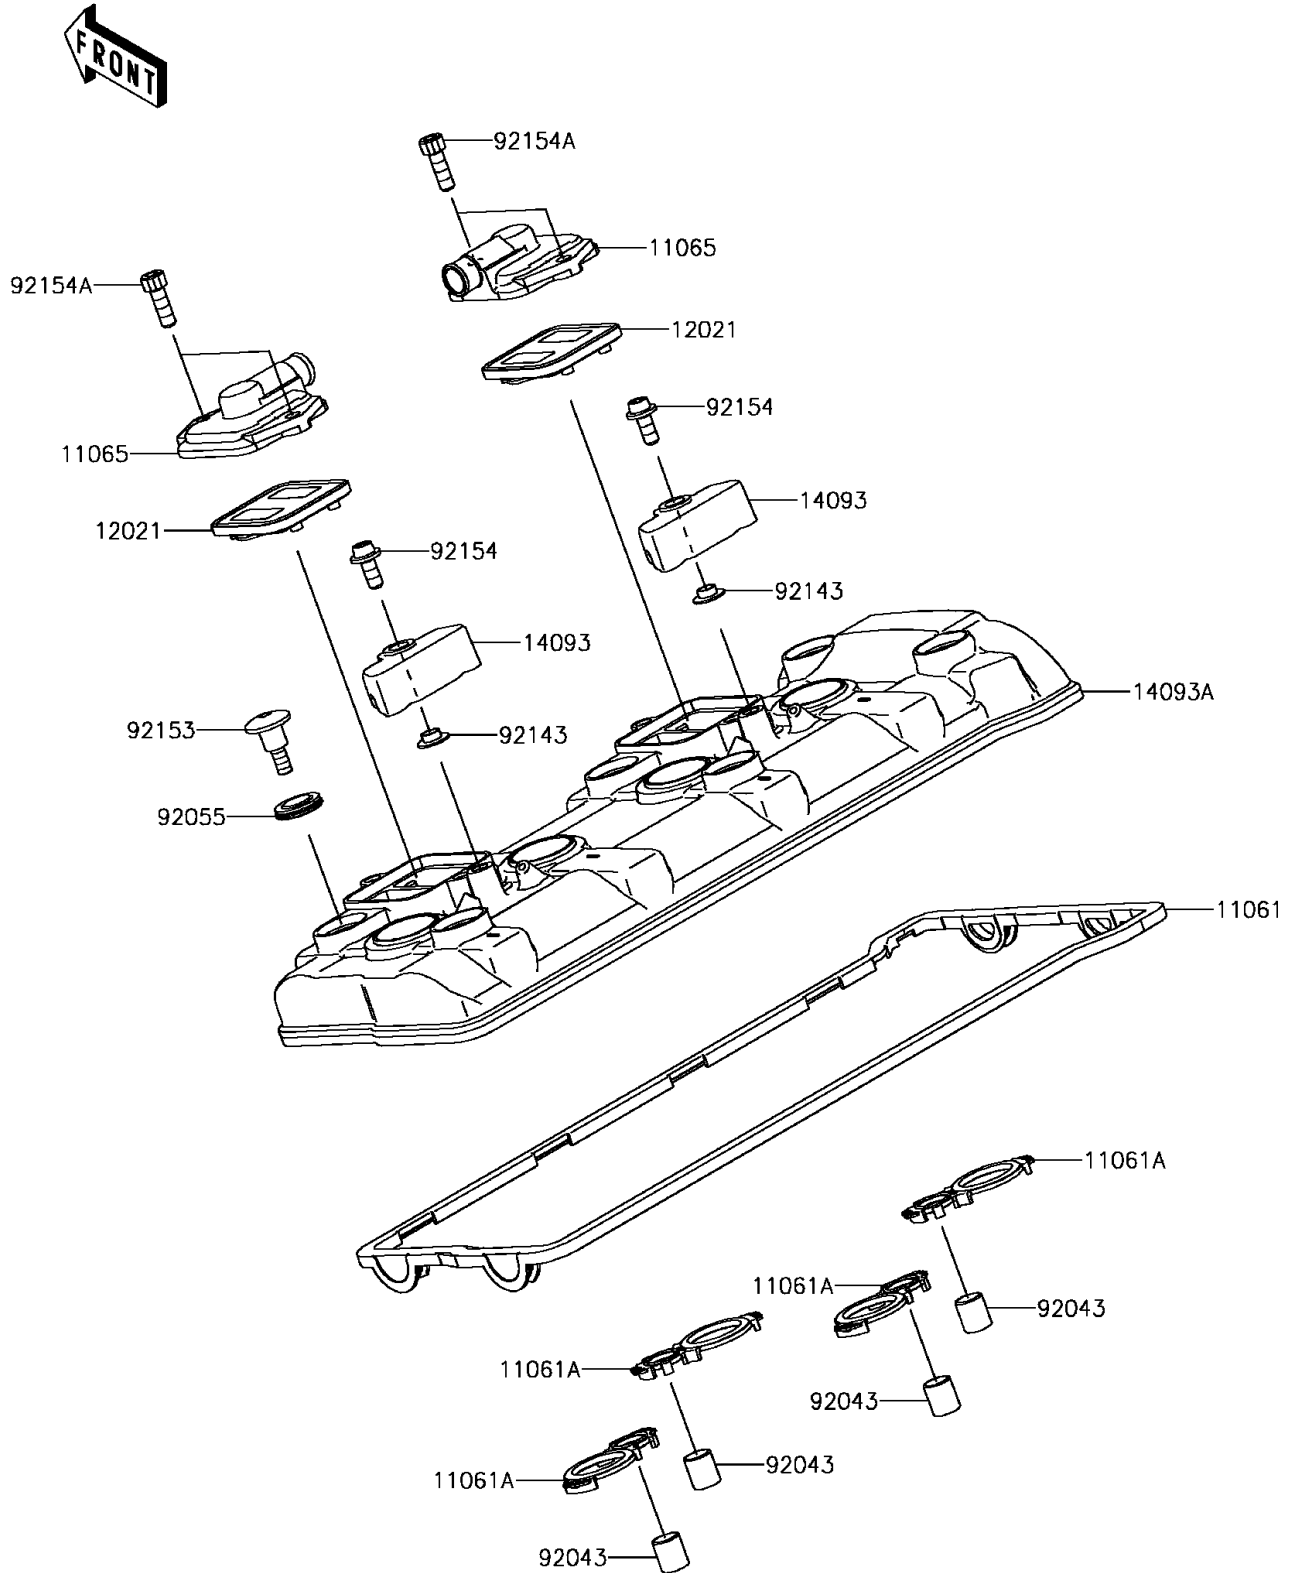

# 2016 Ninja ZX-10R ABS KRT Edition PARTS DIAGRAM

Cylinder Head Cover

E1112

## 2016 Ninja ZX-10R ABS KRT Edition PARTS LIST

### Cylinder Head Cover

ITEM NAME	PART NUMBER	QUANTITY
GASKET,HEAD COVER (Ref # 11061)	11061-0436	1
GASKET,PLUG HOLE (Ref # 11061A)	11061-0437	4
CAP (Ref # 11065)	11065-0360	2
VALVE-ASSY-REED (Ref # 12021)	12021-0021	2
COVER (Ref # 14093)	14093-0291	2
COVER,HEAD (Ref # 14093A)	14093-0335	1
PIN,10.1X12X14 (Ref # 92043)	92043-4009	4
RING-O (Ref # 92055)	92055-0187	6
COLLAR (Ref # 92143)	92143-1331	2
BOLT,SOCKET,6X22.5 (Ref # 92153)	92153-1779	6
BOLT,SOCKET,6X14 (Ref # 92154)	92154-1460	2
BOLT,SOCKET,6X18 (Ref # 92154A)	92154-1832	4